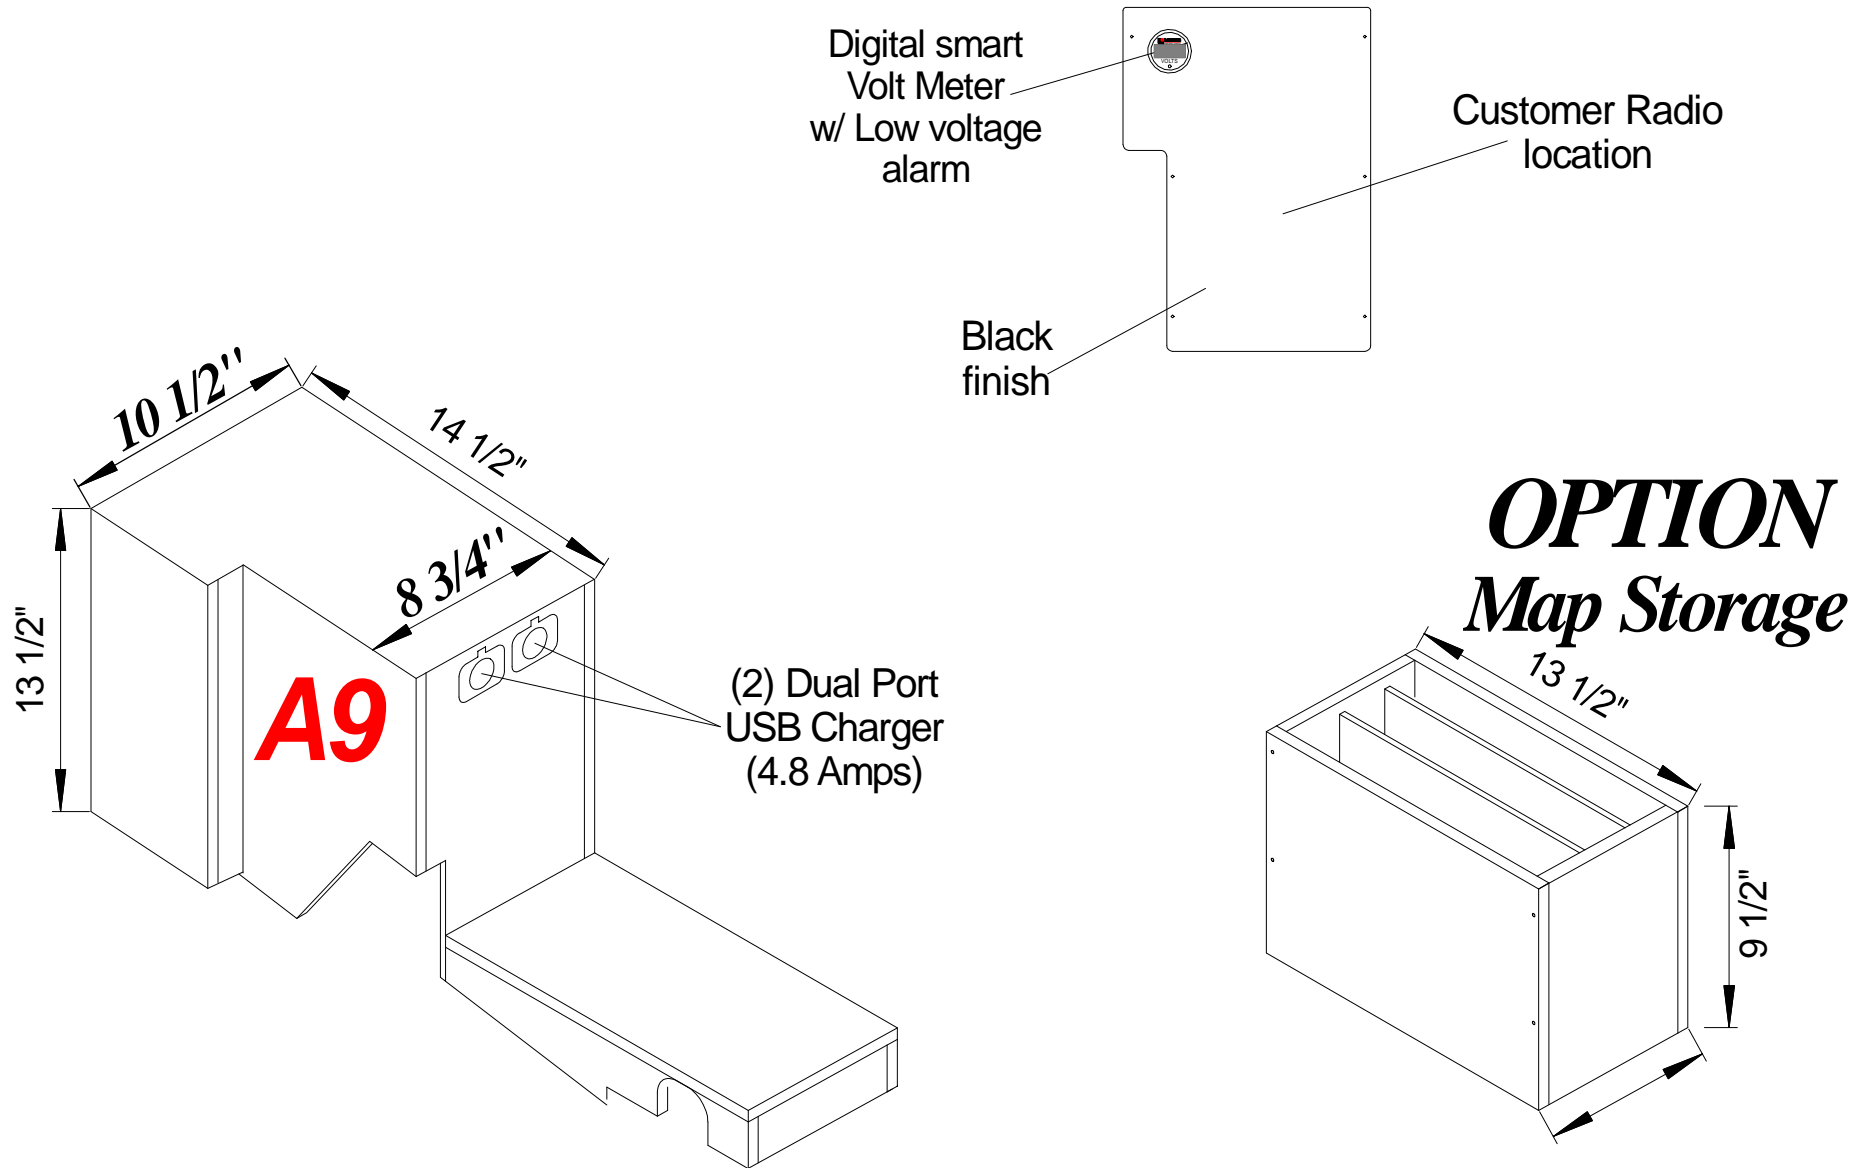

Note: All dimensions are approximate and subject to change.