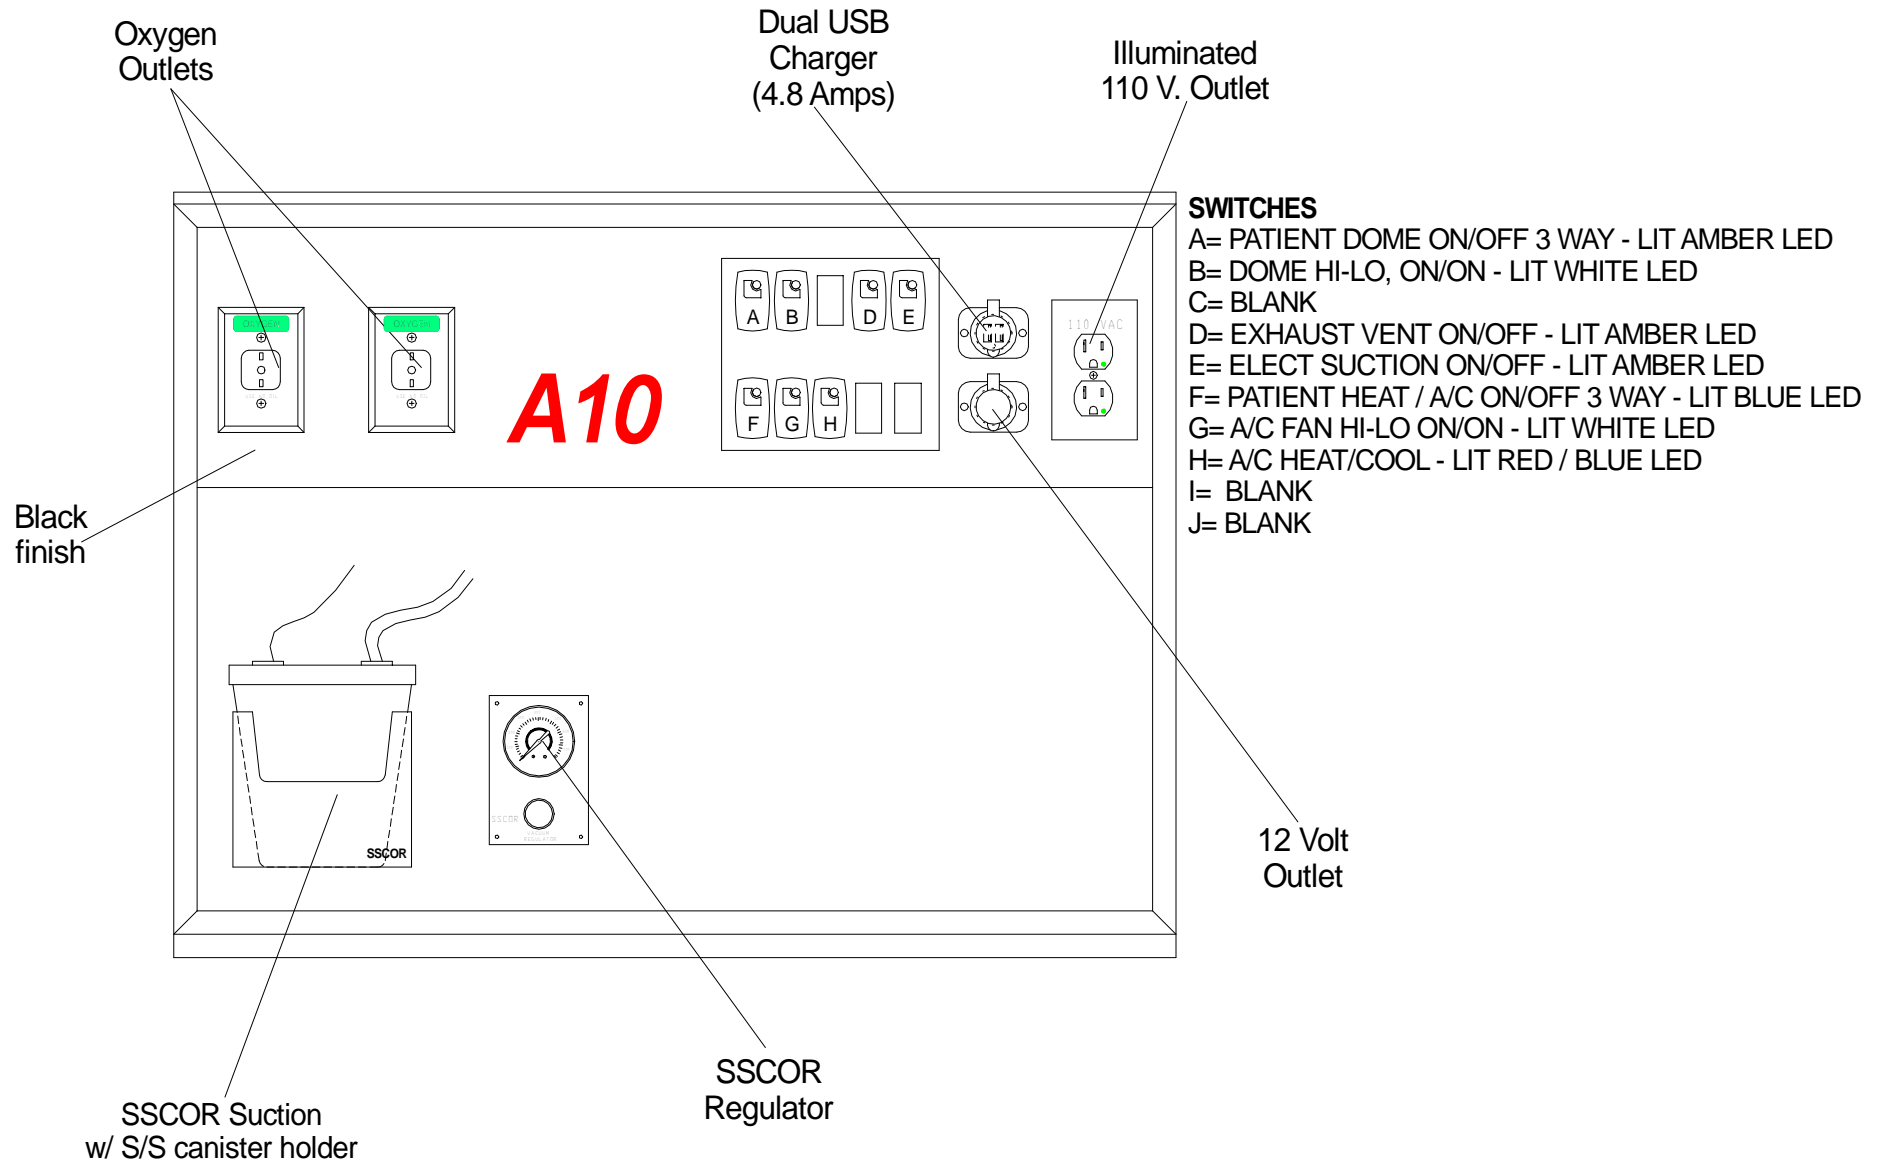

Note: All dimensions are approximate and subject to change.