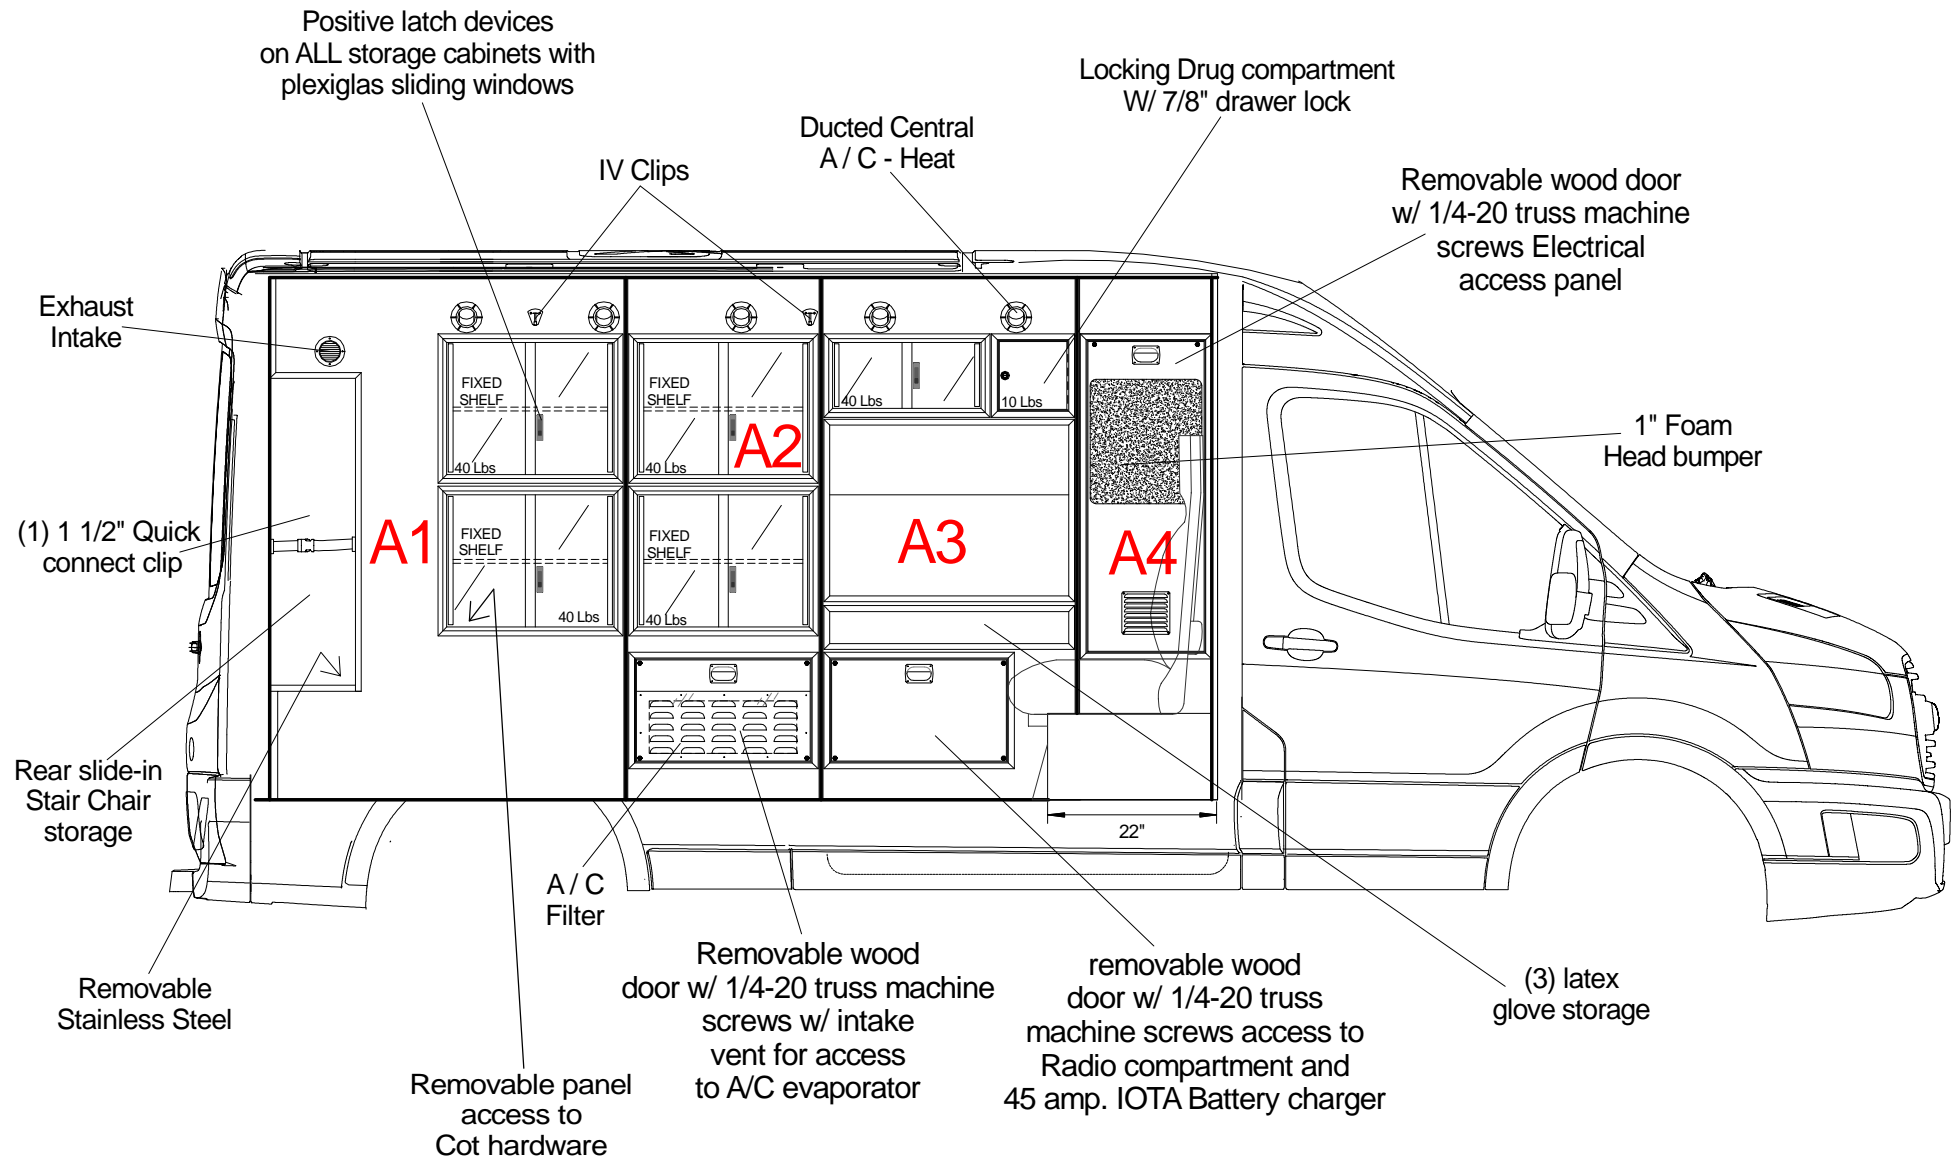

Leader Transit MR "SE"

Ford Transit Medium Roof 148" W.B. 69" Headroom

Note: All dimensions are approximate and subject to change.

VIEW: Streetside Interior

Drawn by: Jorge M.

LE-5

Note: All dimensions are approximate and subject to change.

- A. PRI-SEC - LIT RED / AMBER LED (SIREN ACTIVATED PRIMARY ONLY)
- B. BLANK
- C. BACK UP ALARM - (NON LIT) MOMENTARY ON
- D. LEFT SCENE - LIT WHITE LED
- E. REAR SCENE - LIT WHITE LED
- F. RIGHT SCENE - LIT WHITE LED
- G. PATIENT DOME 3 - WAY - LIT AMBER LED
- H. PATIENT HEAT/ AC 3 - WAY - LIT BLUE LED
- I. MODULE DISCONNECT - LIT GREEN LED
- J. BLANK
- K. BLANK
- L. INDICATOR LIGHT - LIT RED LED DOOR OPEN
- M. INDICATOR LIGHT - LIT AMBER LED LOW VOLTAGE
- N. BLANK
- O. INDICATOR LIGHT - LIT GREEN LED MASTER ON

Leader Transit MR "SE"

Ford Transit Medium Roof 148" W.B. 69" Headroom

Note: All dimensions are approximate and subject to change.

VIEW: Exterior Dimensions

Drawn by: Jorge M.

LE-14

Antenna access behind dome lights (6) Dome lights