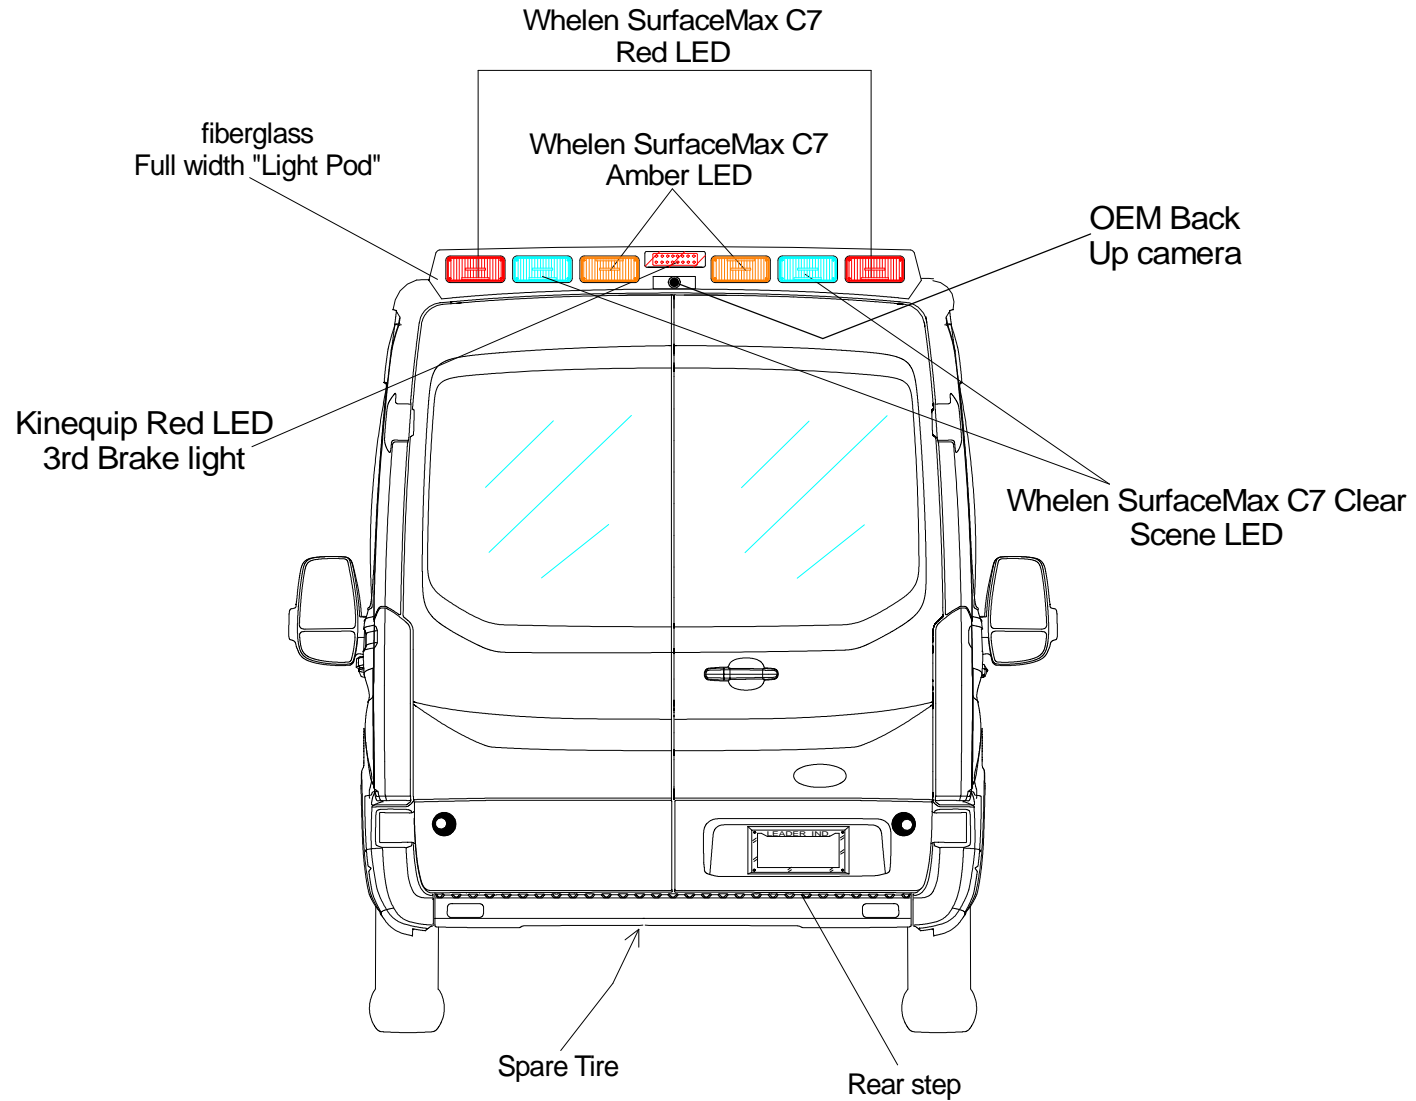

Note: All dimensions are approximate and subject to change.