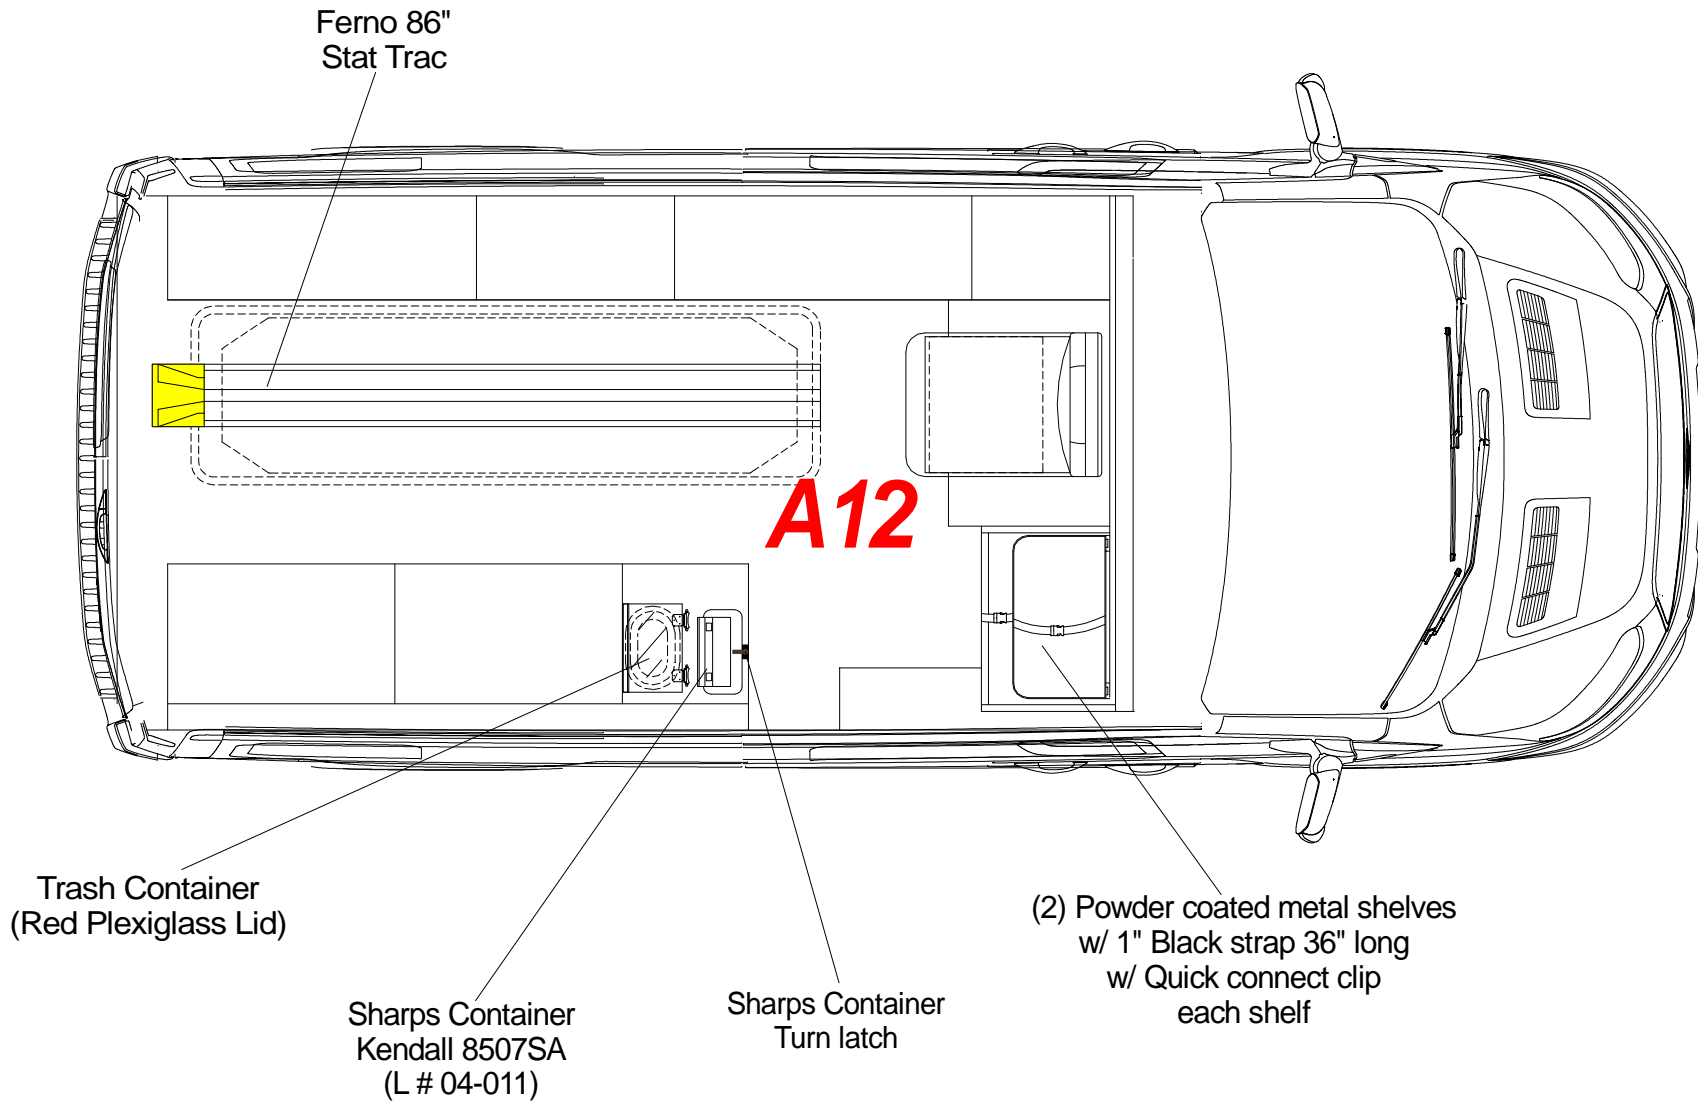

Note: All dimensions are approximate and subject to change.