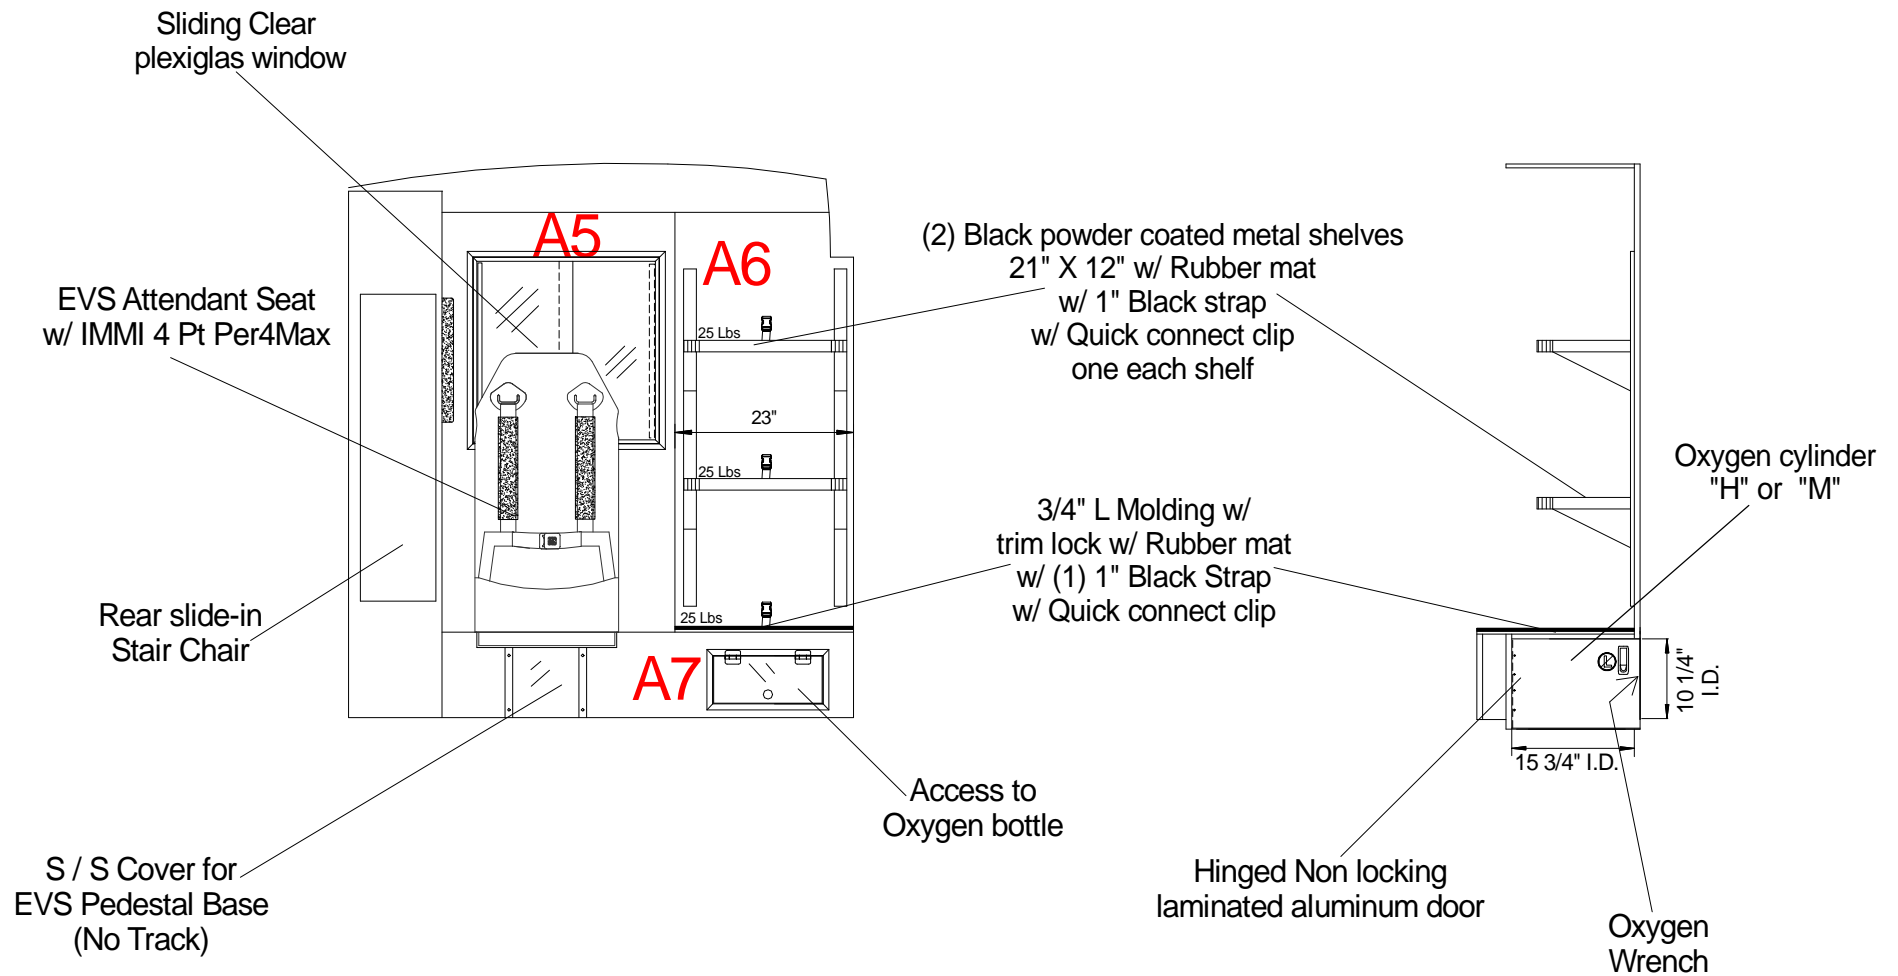

Leader Transit MR "SE"

Ford Transit Medium Roof 148" W.B. 69" Headroom

Note: All dimensions are approximate and subject to change.

VIEW: Streetside Interior

Drawn by: Jorge M.

LE-5

Note: All dimensions are approximate and subject to change.

Note: All dimensions are approximate and subject to change.

Note: All dimensions are approximate and subject to change.

Note: All dimensions are approximate and subject to change.

Note: All dimensions are approximate and subject to change.

Leader Transit MR "SE"

Ford Transit Medium Roof 148" W.B. 69" Headroom

Note: All dimensions are approximate and subject to change.

VIEW: Exterior Dimensions

Drawn by: Jorge M.

LE-14

Antenna access behind dome lights (6) Dome lights