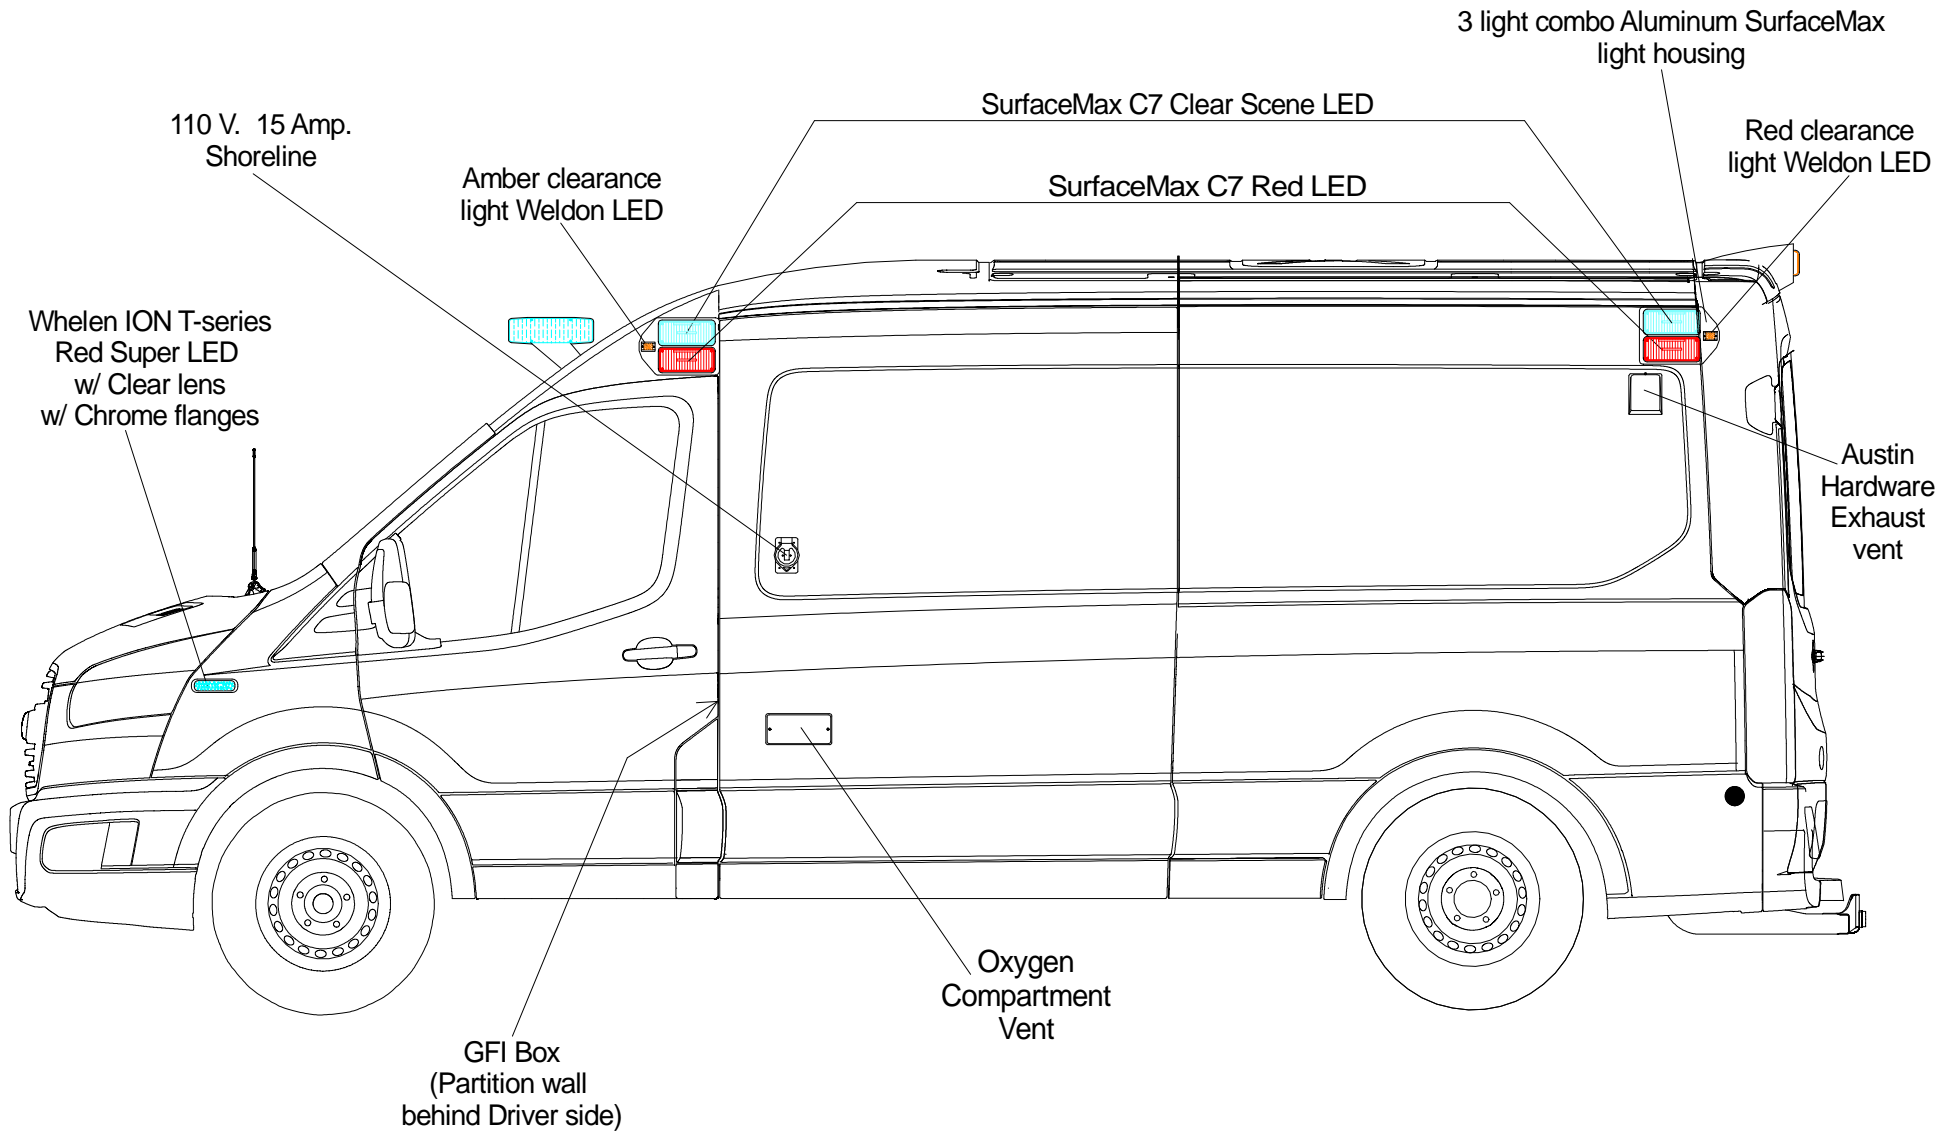

Note: All dimensions are approximate and subject to change.