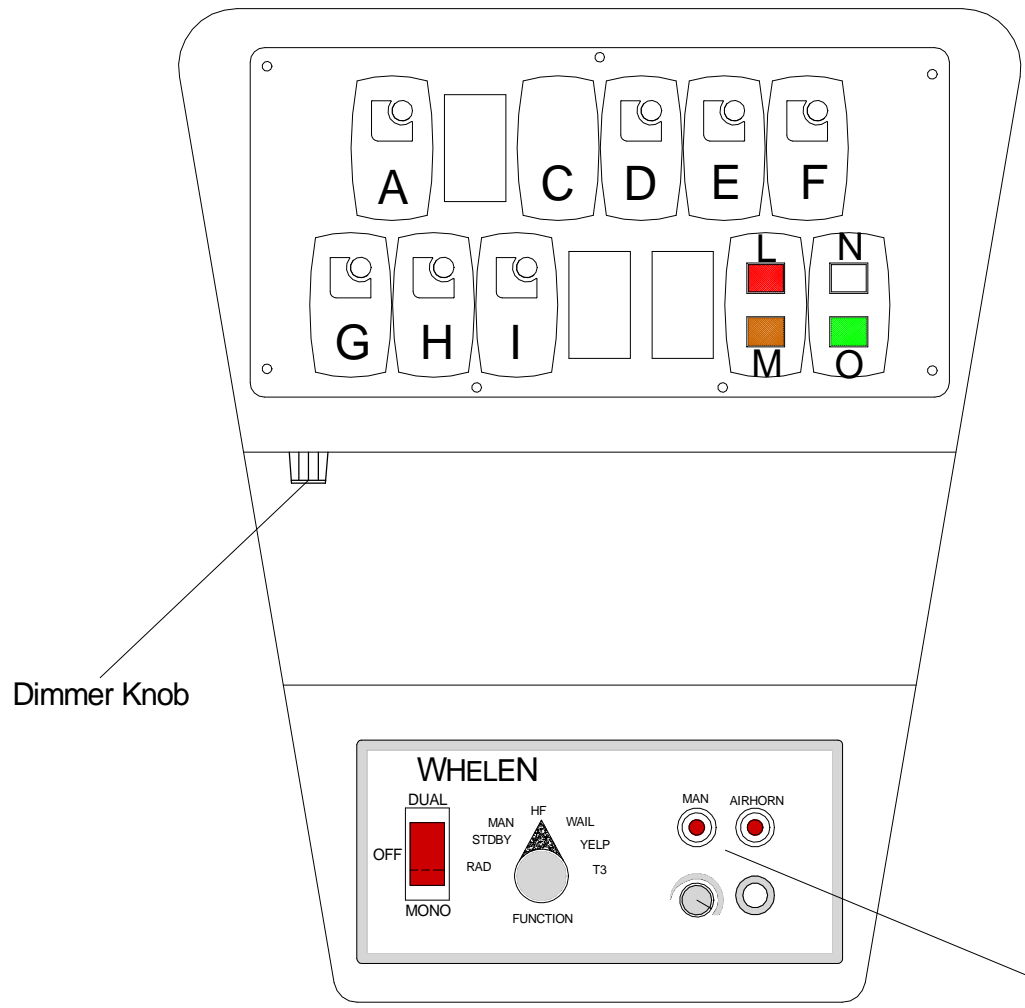

Leader Transit MR "SE"

Ford Transit Medium Roof 148" W.B. 69" Headroom

Note: All dimensions are approximate and subject to change.

VIEW: Streetside Interior

Drawn by: Jorge M.

LE-5

Note: All dimensions are approximate and subject to change.

Note: All dimensions are approximate and subject to change.

Note: All dimensions are approximate and subject to change.

Note: All dimensions are approximate and subject to change.

Note: All dimensions are approximate and subject to change.

- A. PRI-SEC - LIT RED / AMBER LED (SIREN ACTIVATED PRIMARY ONLY)
- B. BLANK
- C. BACK UP ALARM - (NON LIT) MOMENTARY ON
- D. LEFT SCENE - LIT WHITE LED
- E. REAR SCENE - LIT WHITE LED
- F. RIGHT SCENE - LIT WHITE LED
- G. PATIENT DOME 3 - WAY - LIT AMBER LED
- H. PATIENT HEAT/ AC 3 - WAY - LIT BLUE LED
- I. MODULE DISCONNECT - LIT GREEN LED
- J. BLANK
- K. BLANK
- L. INDICATOR LIGHT - LIT RED LED DOOR OPEN
- M. INDICATOR LIGHT - LIT AMBER LED LOW VOLTAGE
- N. BLANK
- O. INDICATOR LIGHT - LIT GREEN LED MASTER ON

Dimmer Knob

Whelen (Dual Mode) Remote Amp.
Siren # 295HFSA7 (W / Mic)

Note: All dimensions are approximate and subject to change.

Note: All dimensions are approximate and subject to change.

Note: All dimensions are approximate and subject to change.