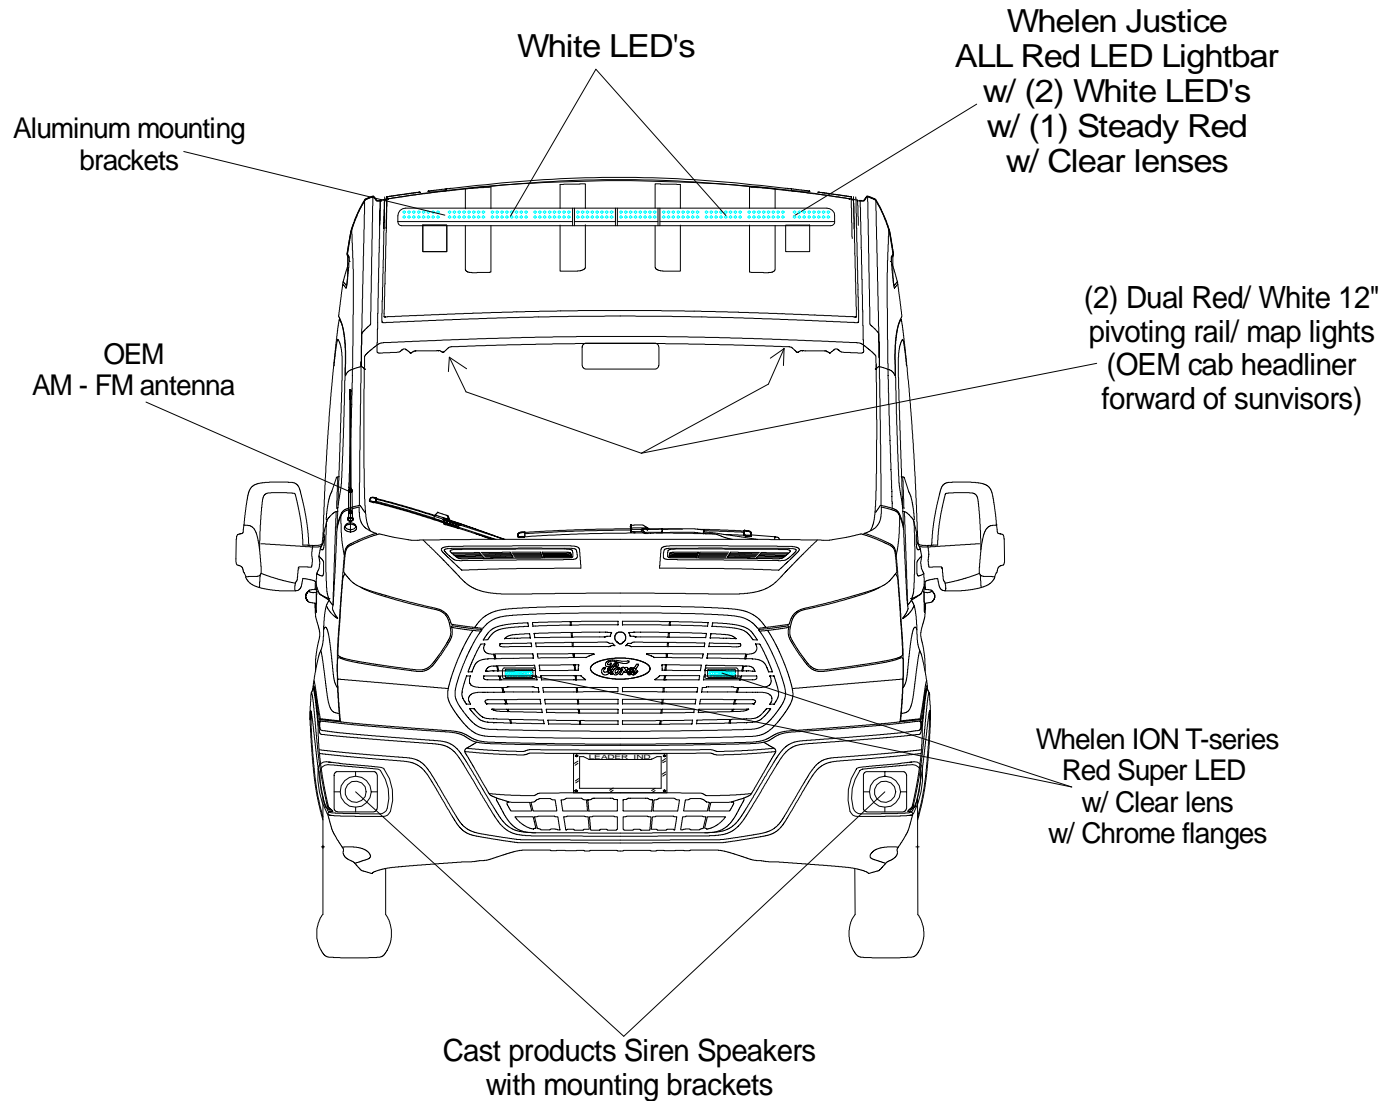

Note: All dimensions are approximate and subject to change.