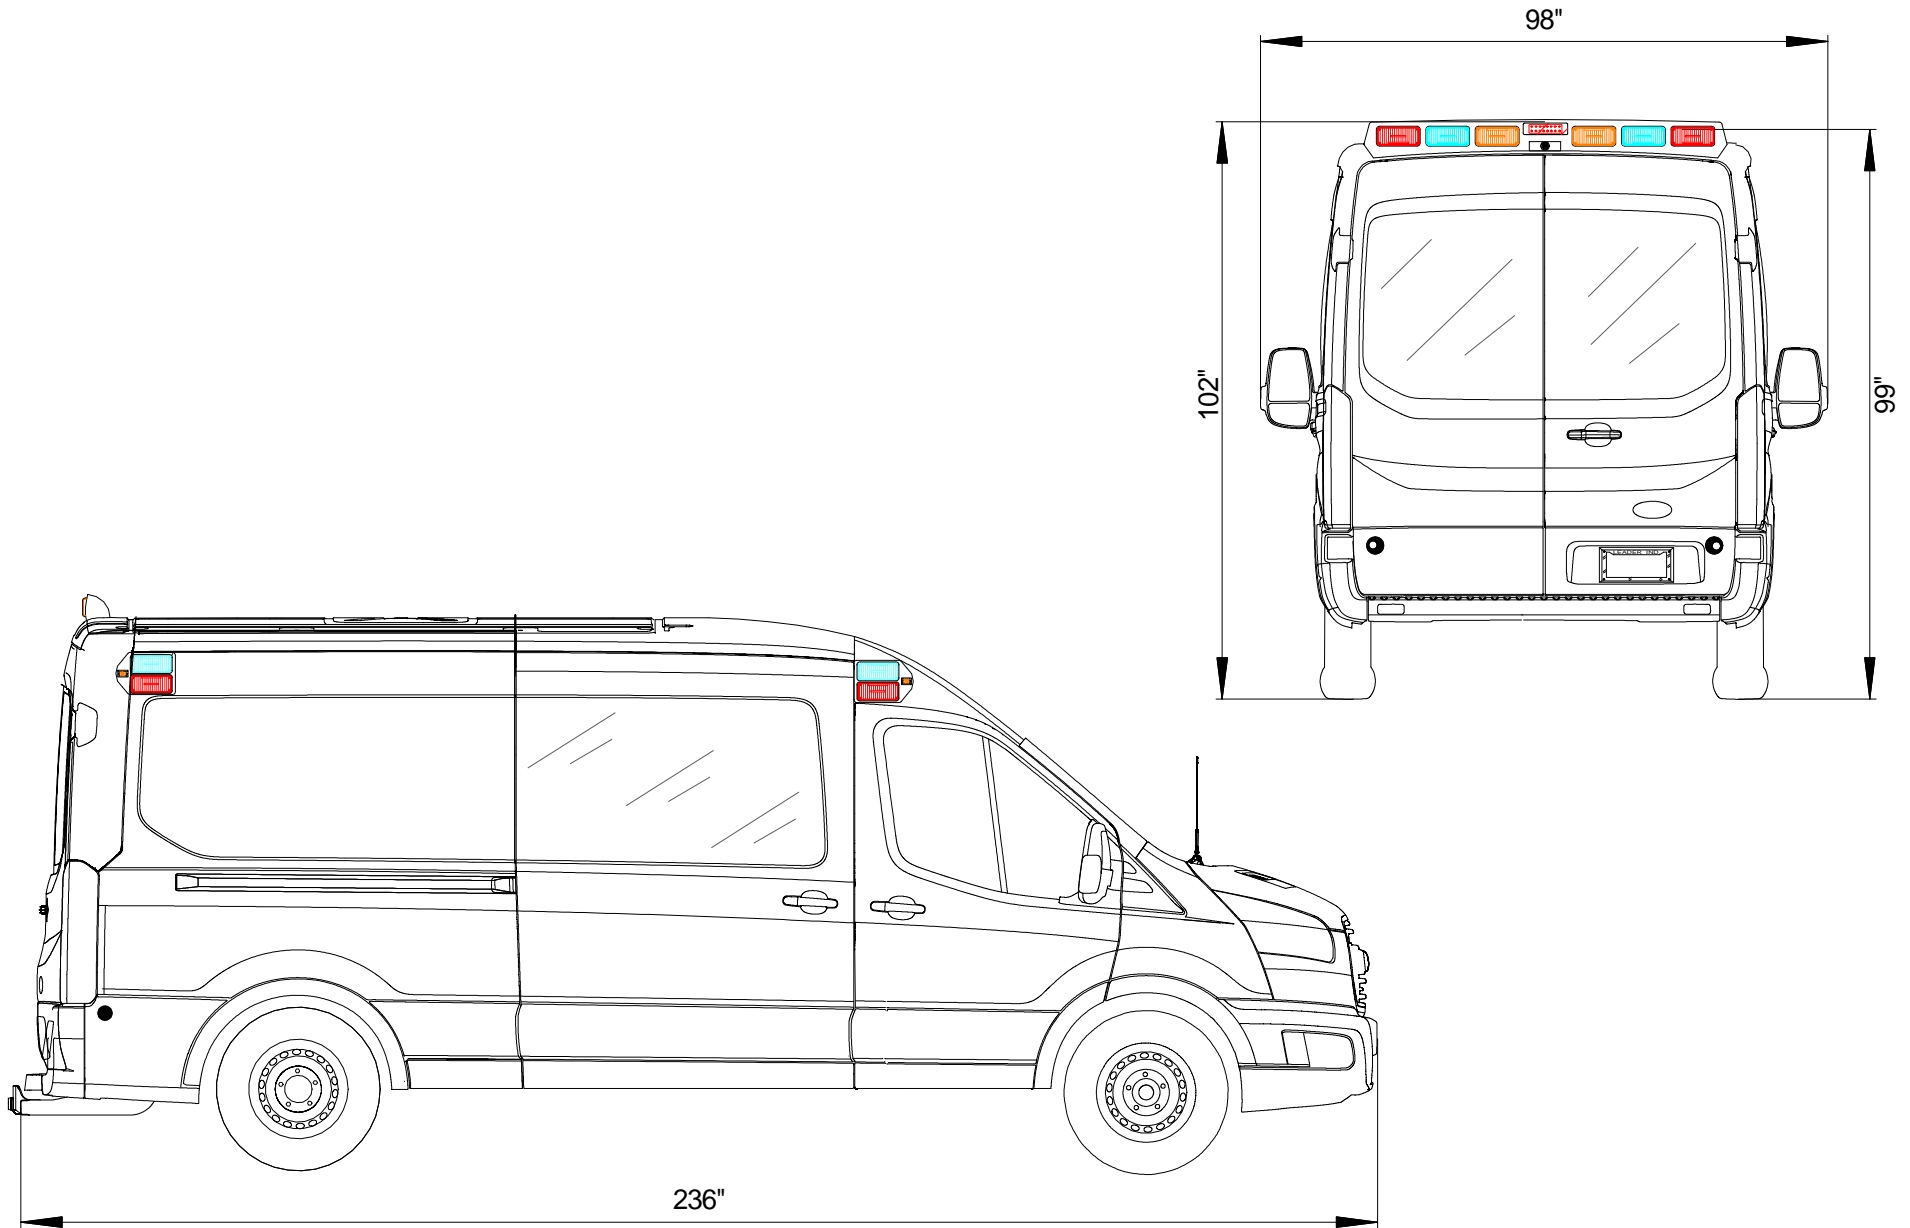

Leader Transit MR "SE"

Ford Transit Medium Roof 148" W.B. 69" Headroom

Note: All dimensions are approximate and subject to change.

VIEW: Streetside Interior

Drawn by: Jorge M.

LE-5

Note: All dimensions are approximate and subject to change.

Dimmer Knob

Whelen (Dual Mode) Remote Amp.
Siren # 295HFSA7 (W / Mic)

Note: All dimensions are approximate and subject to change.

Note: All dimensions are approximate and subject to change.

Note: All dimensions are approximate and subject to change.

Leader Transit MR "SE"

Ford Transit Medium Roof 148" W.B. 69" Headroom

Note: All dimensions are approximate and subject to change.

VIEW: Exterior Dimensions

Drawn by: Jorge M.

LE-14

Antenna access behind dome lights (6) Dome lights

Terminates

- 1) Behind driver seat
- 2) Behind driver seat
- 3) _____
- 4) _____
- 5) _____
- 6) _____

Note: All dimensions are approximate and subject to change.