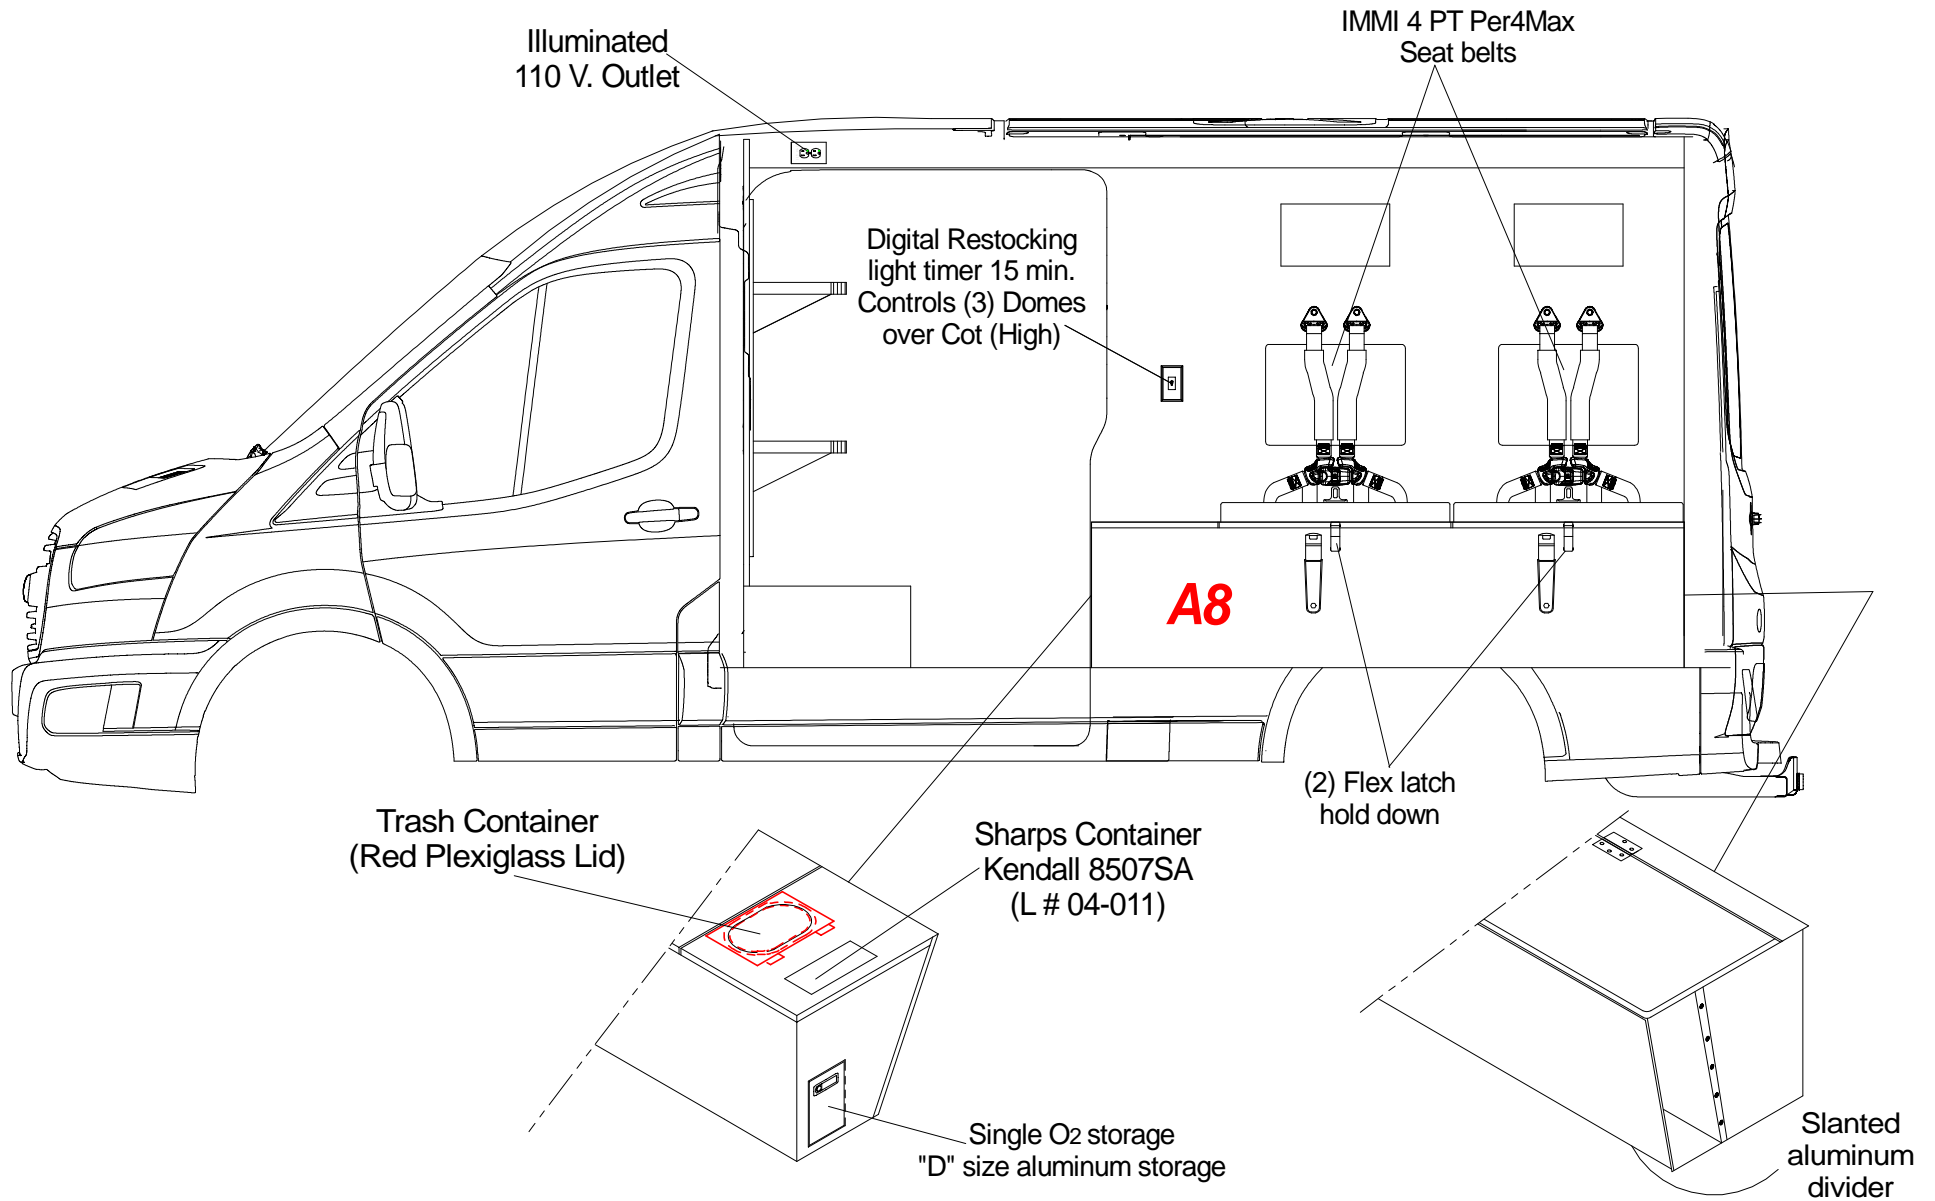

Leader Transit MR "SE"

Ford Transit Medium Roof 148" W.B. 69" Headroom

Note: All dimensions are approximate and subject to change.

VIEW: Streetside Interior

Drawn by: Jorge M.

LE-5

Note: All dimensions are approximate and subject to change.

- A. PRI-SEC - LIT RED / AMBER LED (SIREN ACTIVATED PRIMARY ONLY)
- B. BLANK
- C. BACK UP ALARM - (NON LIT) MOMENTARY ON
- D. LEFT SCENE - LIT WHITE LED
- E. REAR SCENE - LIT WHITE LED
- F. RIGHT SCENE - LIT WHITE LED
- G. PATIENT DOME 3 - WAY - LIT AMBER LED
- H. PATIENT HEAT/ AC 3 - WAY - LIT BLUE LED
- I. MODULE DISCONNECT - LIT GREEN LED
- J. BLANK
- K. BLANK
- L. INDICATOR LIGHT - LIT RED LED DOOR OPEN
- M. INDICATOR LIGHT - LIT AMBER LED LOW VOLTAGE
- N. BLANK
- O. INDICATOR LIGHT - LIT GREEN LED MASTER ON

Dimmer Knob

Whelen (Dual Mode) Remote Amp.
Siren # 295HFSA7 (W / Mic)

Note: All dimensions are approximate and subject to change.

Note: All dimensions are approximate and subject to change.

Note: All dimensions are approximate and subject to change.

Leader Transit MR "SE"

Ford Transit Medium Roof 148" W.B. 69" Headroom

Note: All dimensions are approximate and subject to change.

VIEW: Exterior Dimensions

Drawn by: Jorge M.

LE-14

Antenna access behind dome lights (6) Dome lights