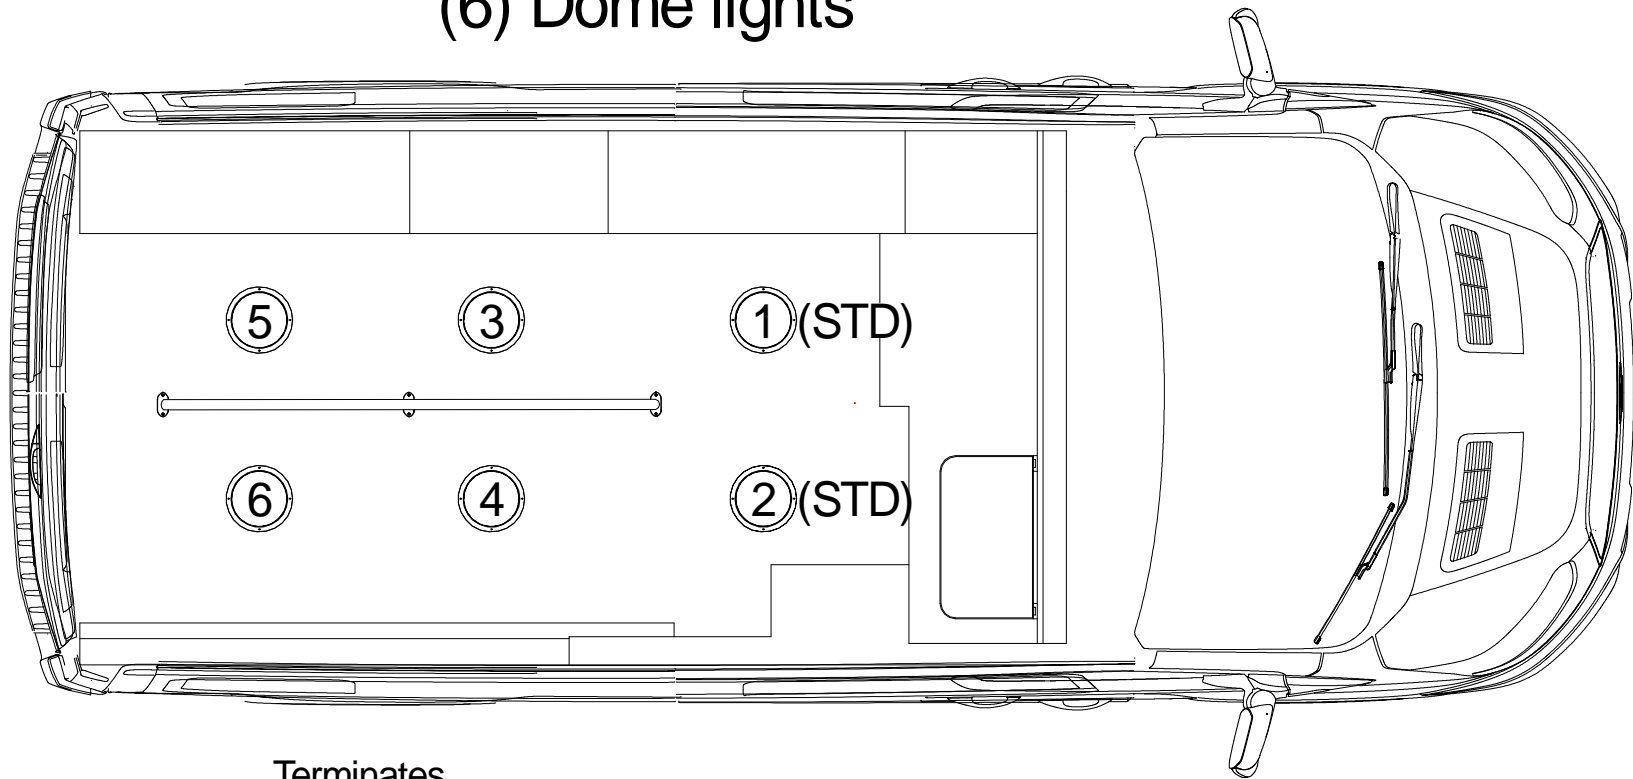

Leader Transit MR "SE"

Ford Transit Medium Roof 148" W.B. 69" Headroom

Note: All dimensions are approximate and subject to change.

VIEW: Exterior Dimensions

Drawn by: Jorge M.

LE-14

Antenna access behind dome lights (6) Dome lights

Terminates

- 1) Behind driver seat
- 2) Behind driver seat
- 3) _____
- 4) _____
- 5) _____
- 6) _____

Note: All dimensions are approximate and subject to change.