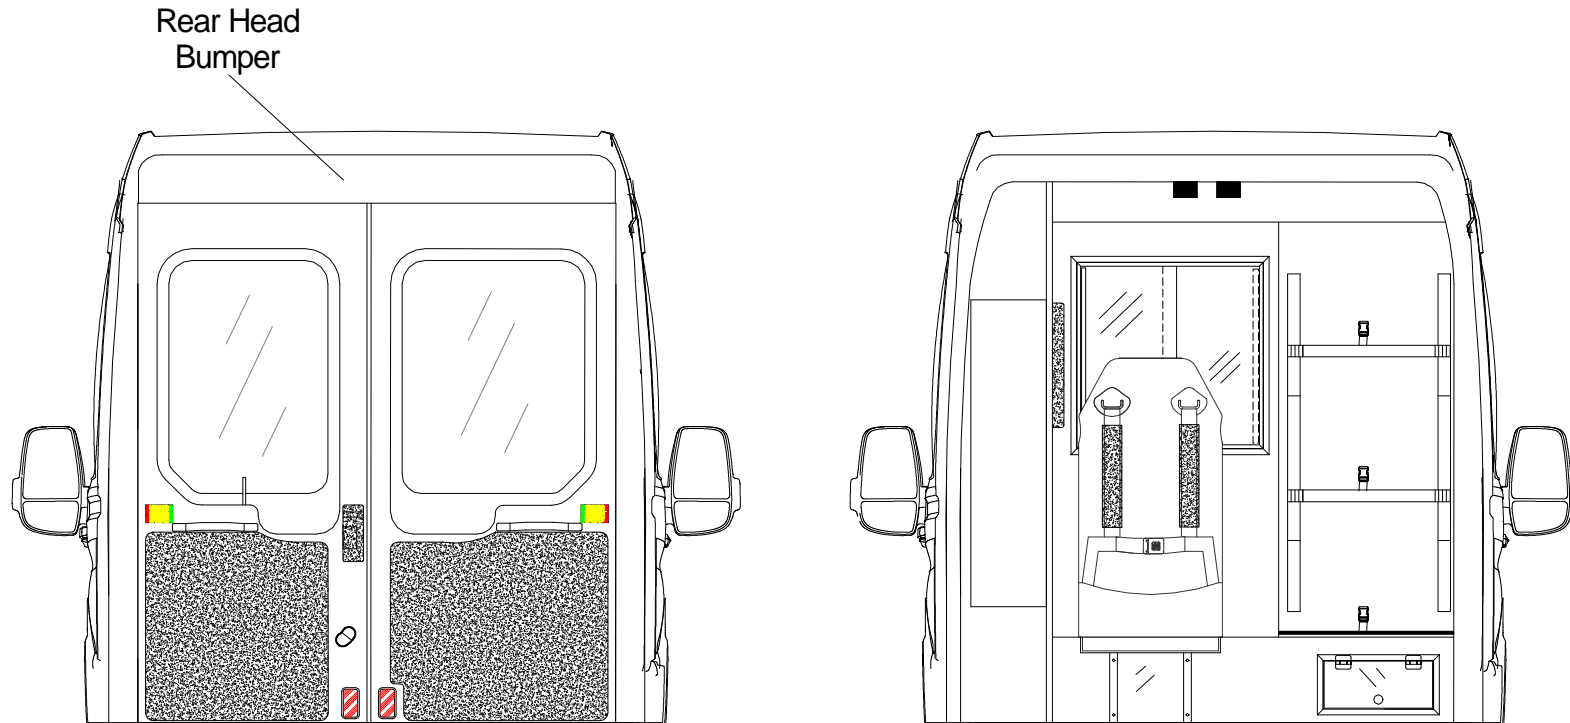

Note: All dimensions are approximate and subject to change.