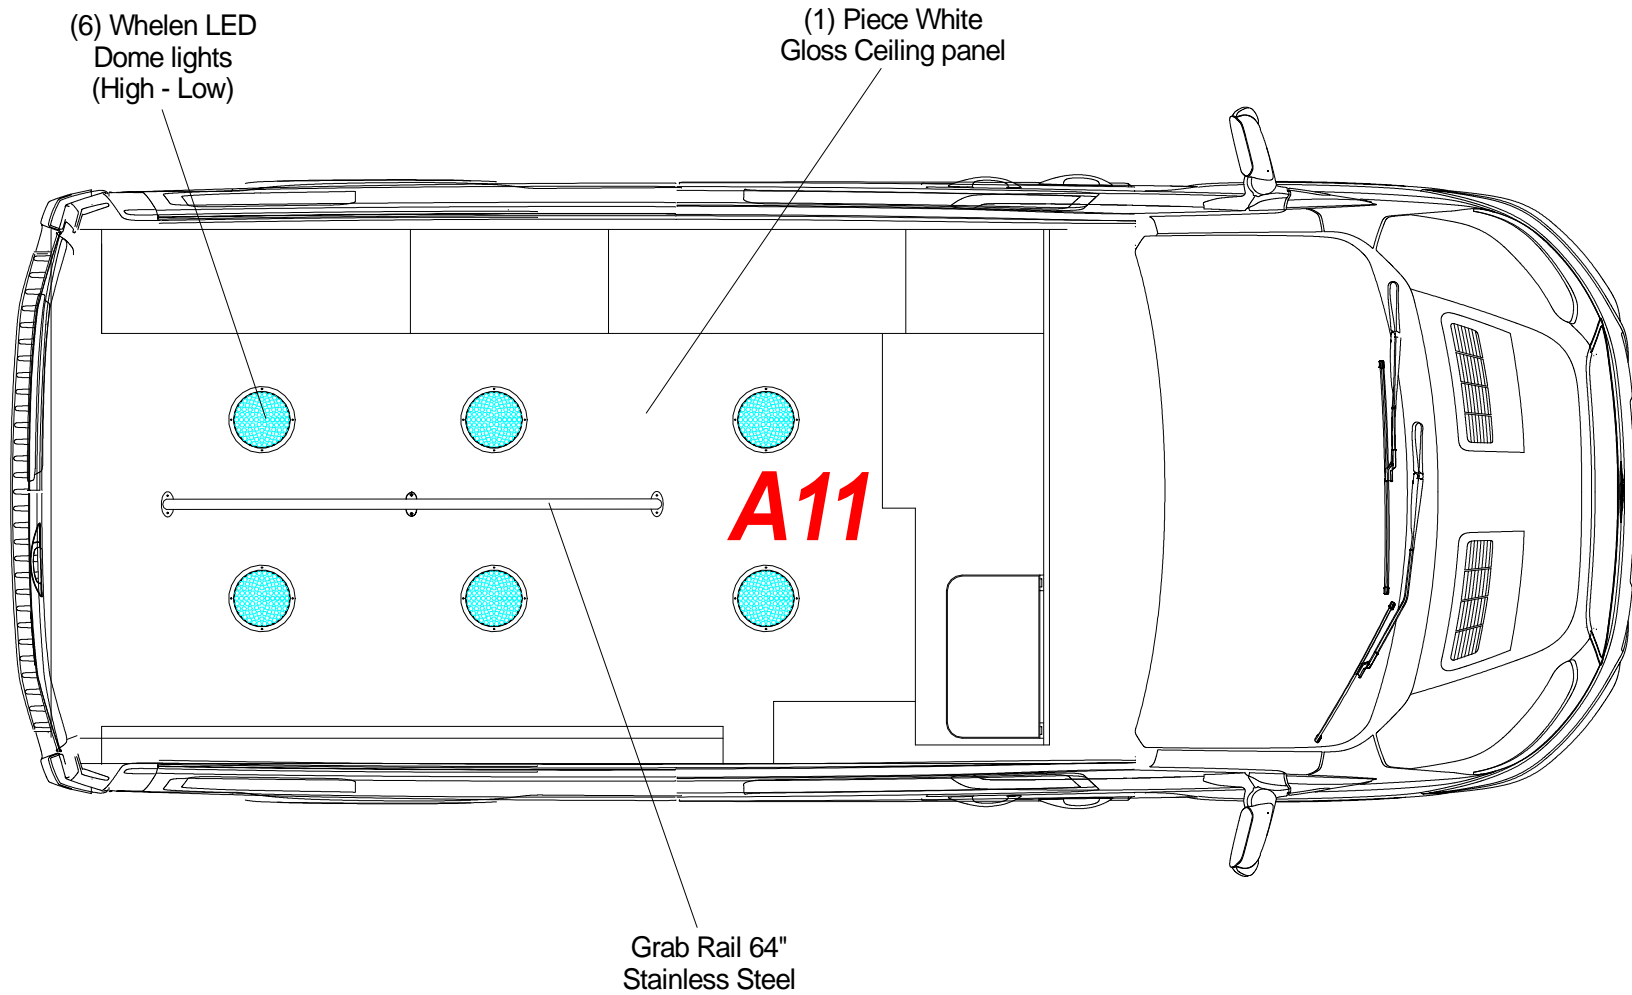

Note: All dimensions are approximate and subject to change.