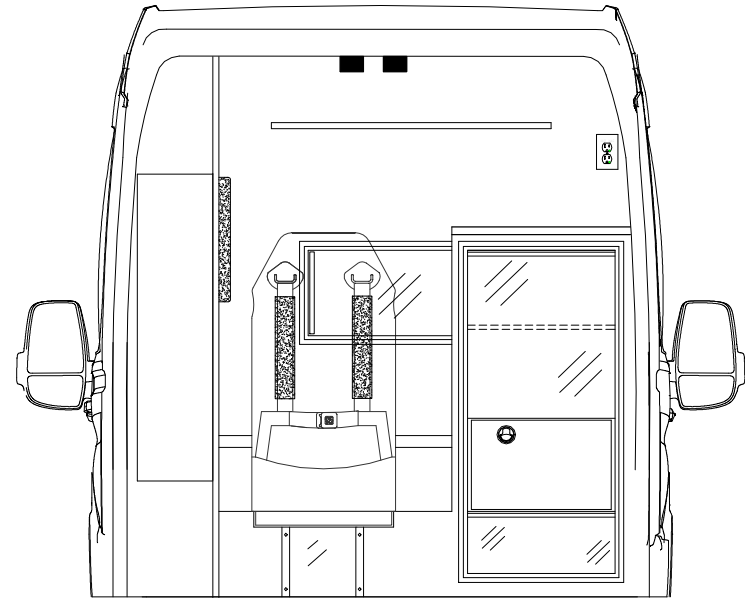

Note: All dimensions are approximate and subject to change.