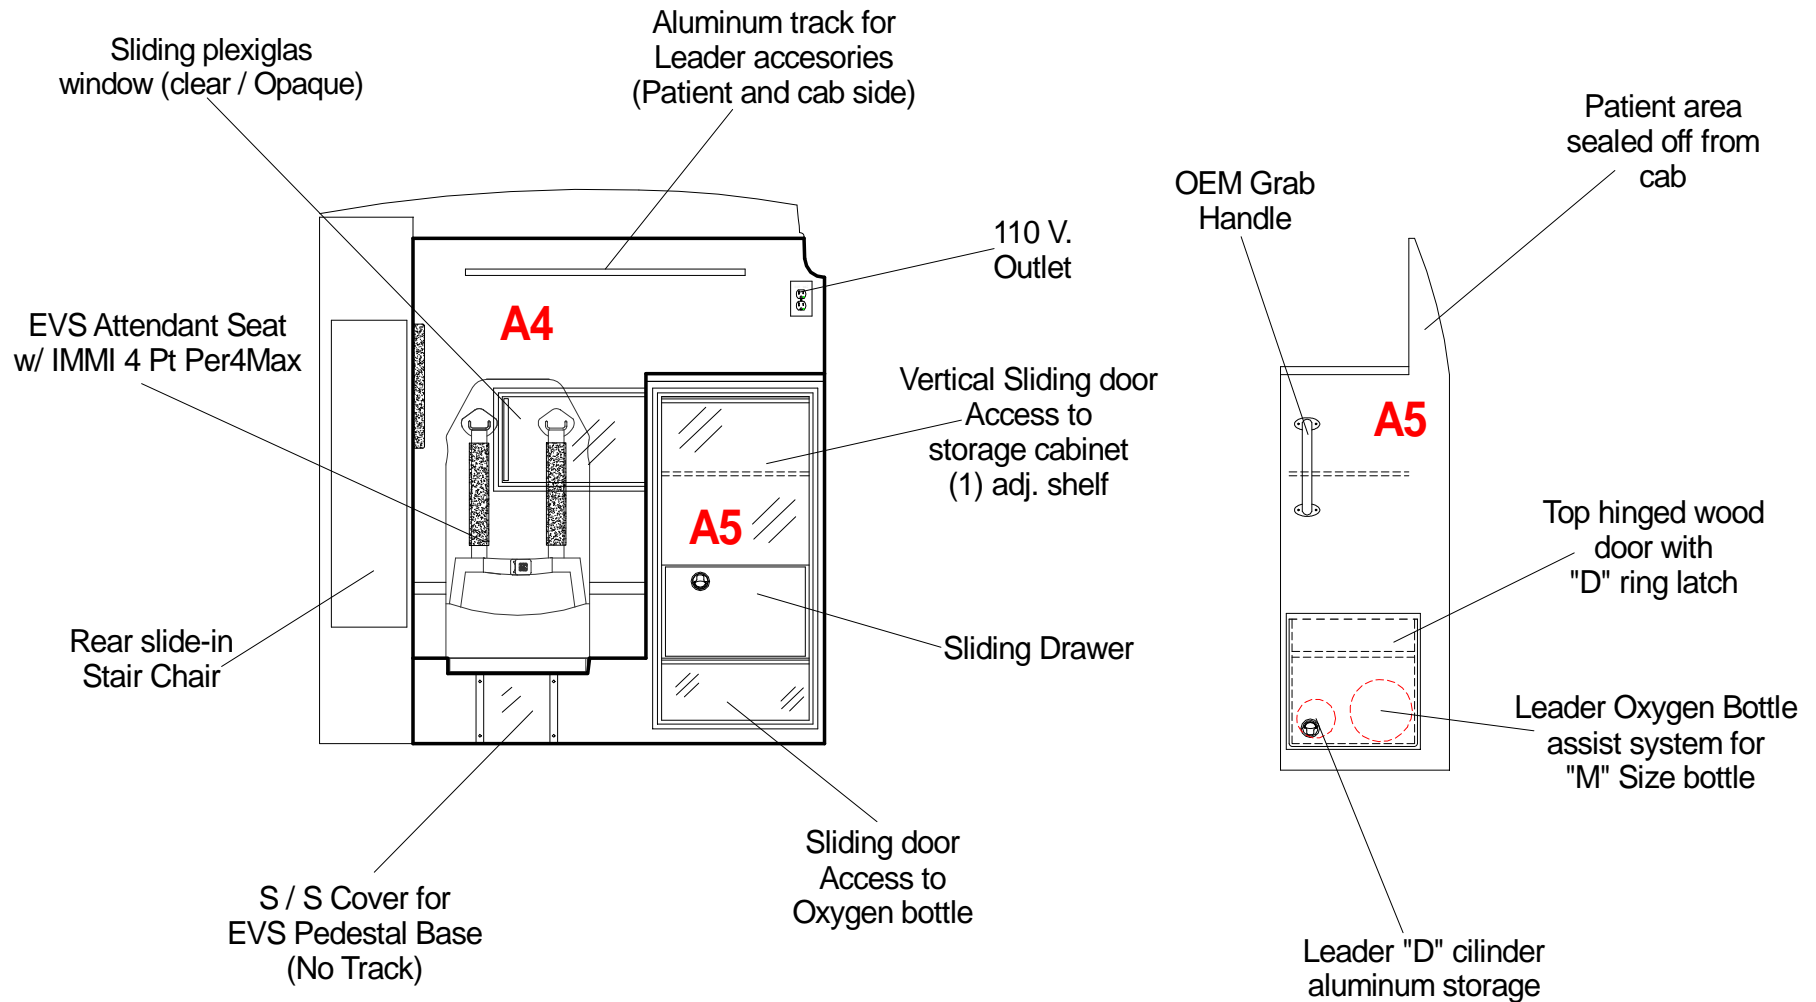

Note: All dimensions are approximate and subject to change.

Leader MR "CE"

Ford Transit Medium Roof 148" W.B. 69" Headroom

Note: All dimensions are approximate and subject to change.

VIEW: Streetside Interior

Drawn by: Jorge M.

LE-5

Note: All dimensions are approximate and subject to change.

Leader MR "CE"

Ford Transit Medium Roof 148" W.B. 69" Headroom

Note: All dimensions are approximate and subject to change.

Note: All dimensions are approximate and subject to change.

Leader MR "CE"

Ford Transit Medium Roof 148" W.B. 69" Headroom

Note: All dimensions are approximate and subject to change.

VIEW: Exterior Dimensions

Drawn by: Jorge M.

LE-14

Antenna access behind dome lights (6) Dome lights

Terminates

- 1) Behind driver seat
- 2) Behind driver seat
- 3) _____
- 4) _____
- 5) _____
- 6) _____

Note: All dimensions are approximate and subject to change.