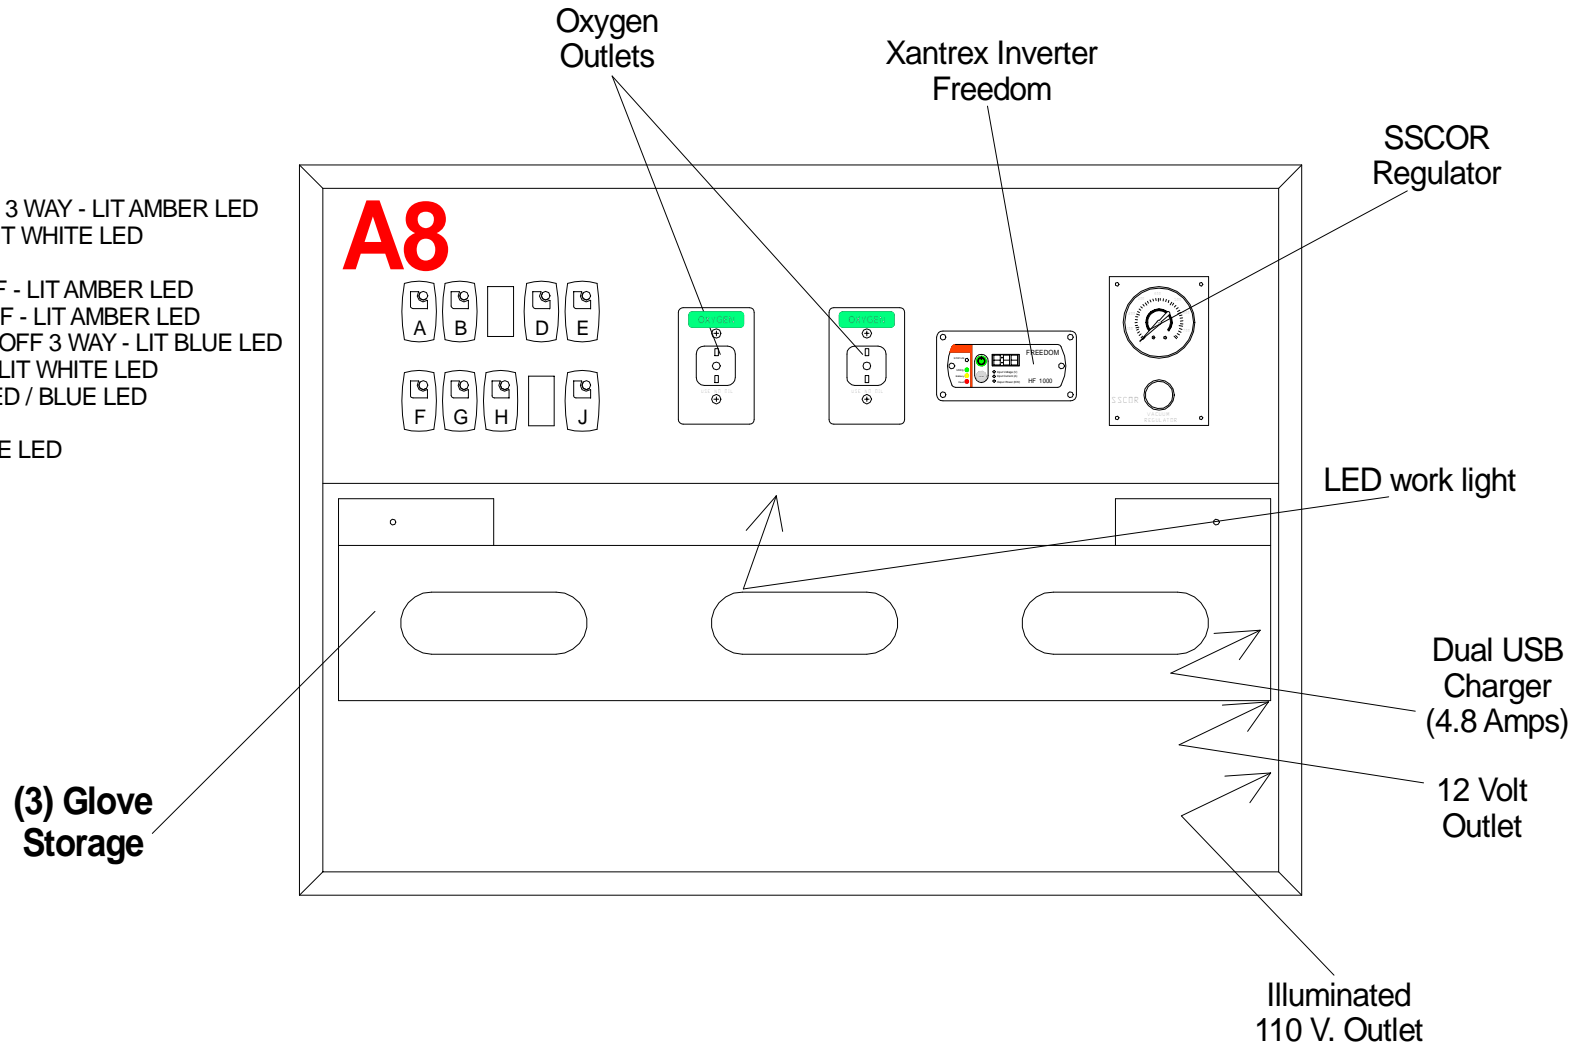

VIEW: Curbside Interior

Drawn by: Jorge M.

LE-7

Note: All dimensions are approximate and subject to change.

Customer Radio location
on acrylic removable lid

Storage

Note: All dimensions are approximate and subject to change.

SWITCHES

- A= PATIENT DOME ON/OFF 3 WAY - LIT AMBER LED
- B= DOME HI-LO, ON/ON - LIT WHITE LED
- C= BLANK
- D= EXHAUST VENT ON/OFF - LIT AMBER LED
- E= ELECT SUCTION ON/OFF - LIT AMBER LED
- F= PATIENT HEAT / A/C ON/OFF 3 WAY - LIT BLUE LED
- G= A/C FAN HI-LO ON/ON - LIT WHITE LED
- H= A/C HEAT/COOL - LIT RED / BLUE LED
- I= BLANK
- J= WORK LIGHT - LIT WHITE LED

Note: All dimensions are approximate and subject to change.

Switches Located on Cab OEM top shelf

Digital smart Volt Meter w/ Low voltage alarm

- A. PRI-SEC - LIT RED / AMBER LED (SIREN ACTIVATED PRIMARY ONLY)
- B. BLANK
- C. BACK UP ALARM - (NON LIT) MOMENTARY ON
- D. LEFT SCENE - LIT WHITE LED
- E. REAR SCENE - LIT WHITE LED
- F. RIGHT SCENE - LIT WHITE LED
- G. PATIENT DOME 3 - WAY - LIT AMBER LED
- H. PATIENT HEAT/ AC 3 - WAY - LIT BLUE LED
- I. MODULE DISCONNECT - LIT GREEN LED
- J. BLANK
- K. INDICATOR LIGHT - LIT RED LED DOOR OPEN
- L. INDICATOR LIGHT - LIT AMBER LED LOW VOLTAGE
- M. BLANK
- N. INDICATOR LIGHT - LIT GREEN LED MASTER ON
- O. BLANK
- P. DIMMER KNOW

Note: All dimensions are approximate and subject to change.

Leader MR "CE"

Ford Transit Medium Roof 148" W.B. 69" Headroom

Note: All dimensions are approximate and subject to change.

VIEW: Exterior Dimensions