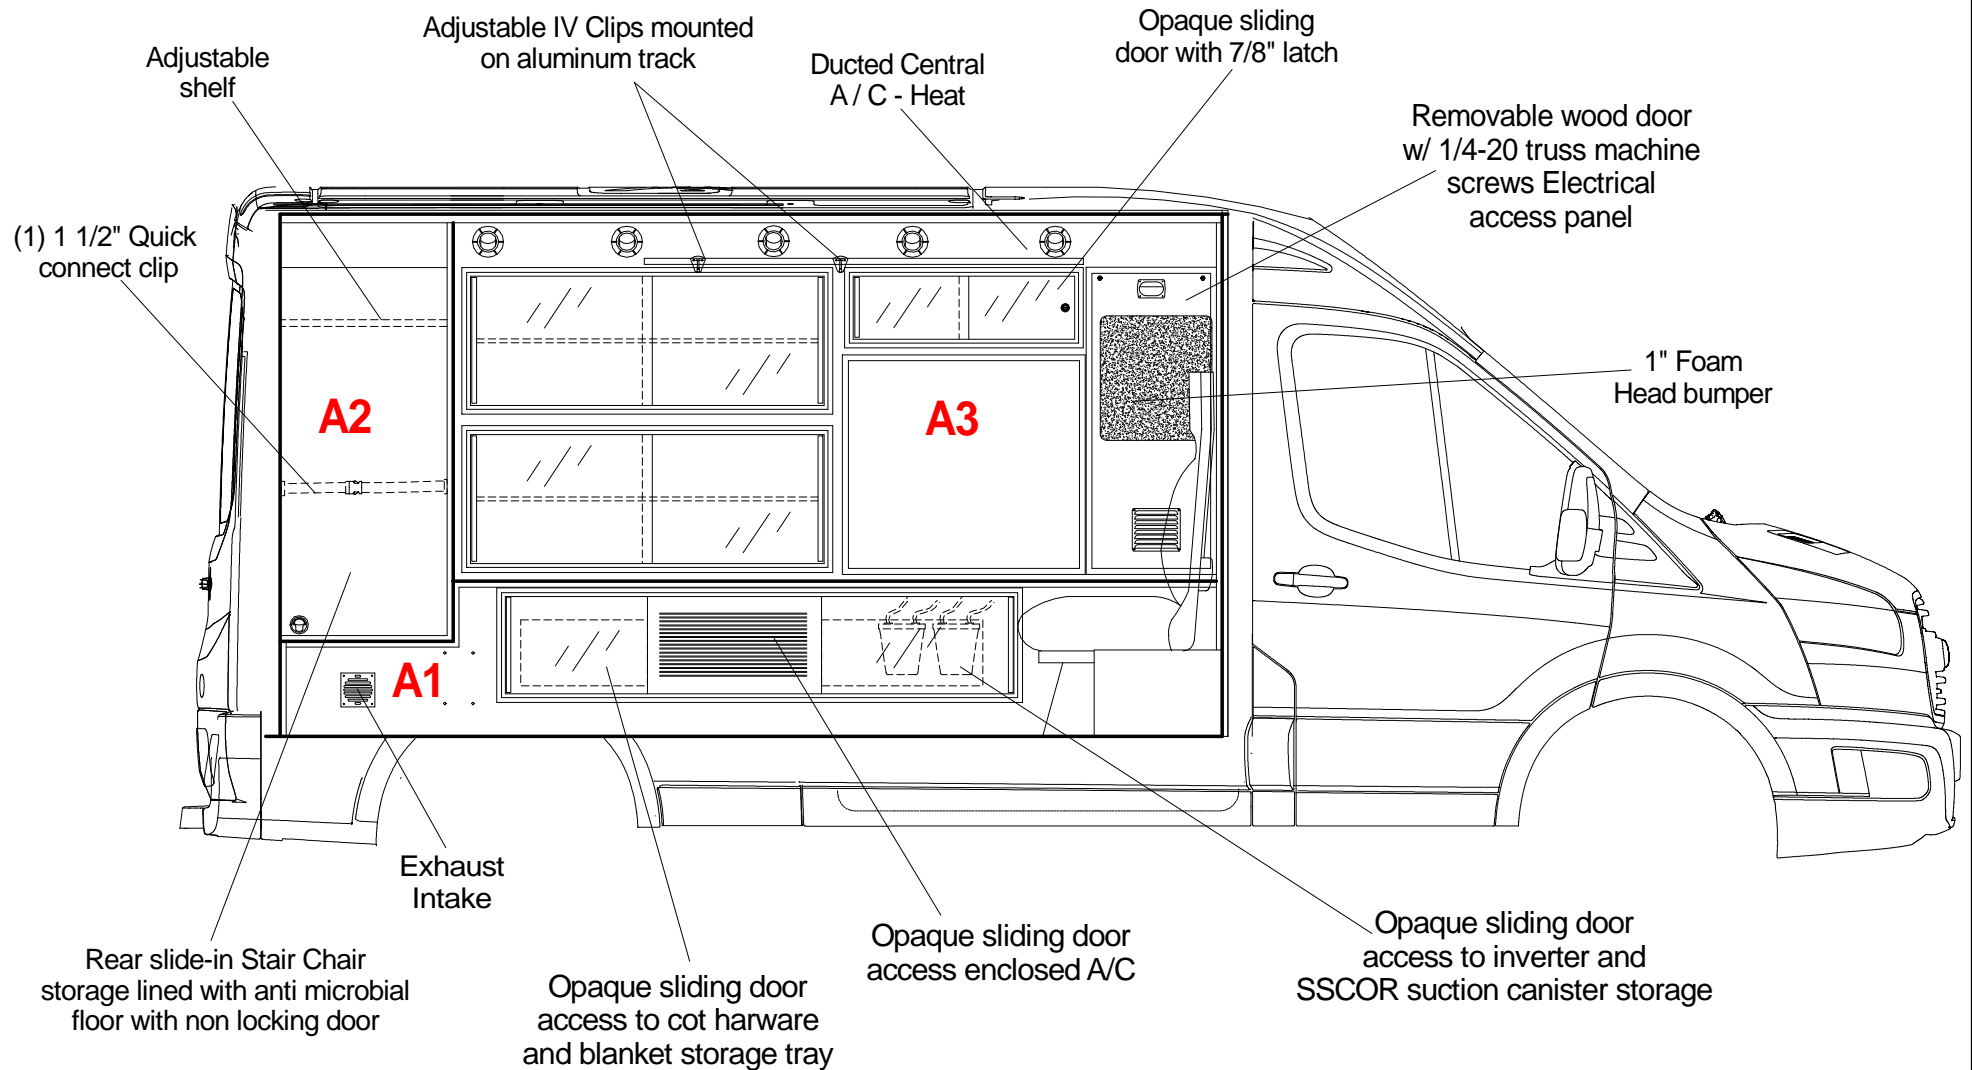

Note: All dimensions are approximate and subject to change.

Leader MR "CE"

Ford Transit Medium Roof 148" W.B. 69" Headroom

Note: All dimensions are approximate and subject to change.

VIEW: Streetside Interior

Drawn by: Jorge M.

LE-5

Note: All dimensions are approximate and subject to change.

Leader MR "CE"

Ford Transit Medium Roof 148" W.B. 69" Headroom

Note: All dimensions are approximate and subject to change.

Whelen (Dual Mode) Remote Amp. Siren # 295HFSA7 (W / Mic) (Located on top of OEM cup holders)

Dual Port USB Charger (4.8 Amps)

Note: All dimensions are approximate and subject to change.

Note: All dimensions are approximate and subject to change.

Note: All dimensions are approximate and subject to change.

Leader MR "CE"

Ford Transit Medium Roof 148" W.B. 69" Headroom

Note: All dimensions are approximate and subject to change.

VIEW: Exterior Dimensions