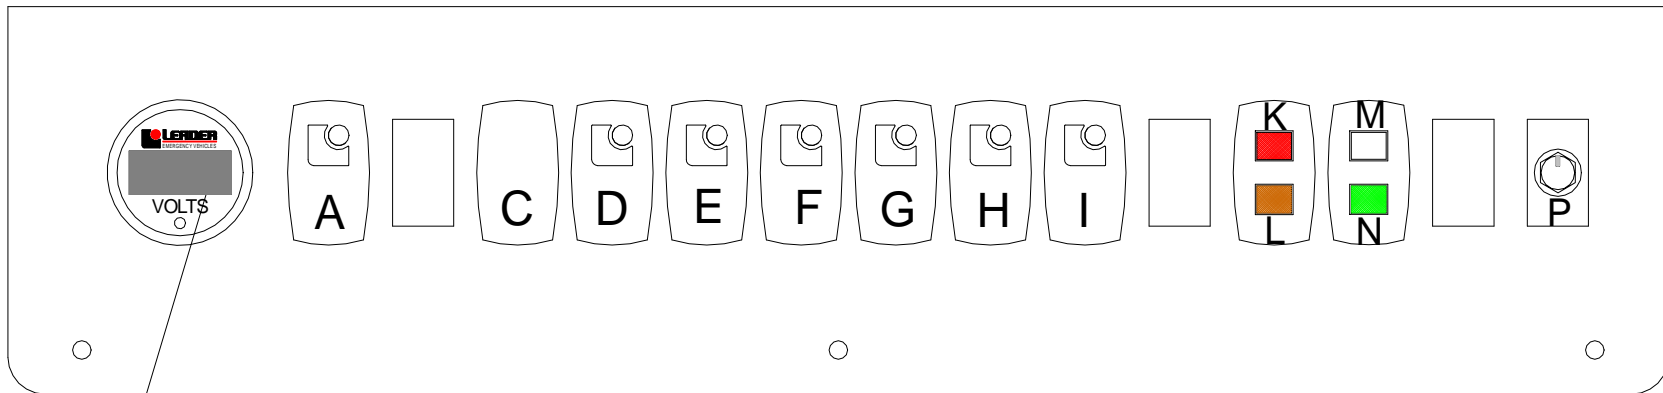

Switches Located on Cab OEM top shelf

Digital smart Volt Meter w/ Low voltage alarm

- A. PRI-SEC - LIT RED / AMBER LED (SIREN ACTIVATED PRIMARY ONLY)
- B. BLANK
- C. BACK UP ALARM - (NON LIT) MOMENTARY ON
- D. LEFT SCENE - LIT WHITE LED
- E. REAR SCENE - LIT WHITE LED
- F. RIGHT SCENE - LIT WHITE LED
- G. PATIENT DOME 3 - WAY - LIT AMBER LED
- H. PATIENT HEAT/ AC 3 - WAY - LIT BLUE LED
- I. MODULE DISCONNECT - LIT GREEN LED
- J. BLANK
- K. INDICATOR LIGHT - LIT RED LED DOOR OPEN
- L. INDICATOR LIGHT - LIT AMBER LED LOW VOLTAGE
- M. BLANK
- N. INDICATOR LIGHT - LIT GREEN LED MASTER ON
- O. BLANK
- P. DIMMER KNOW