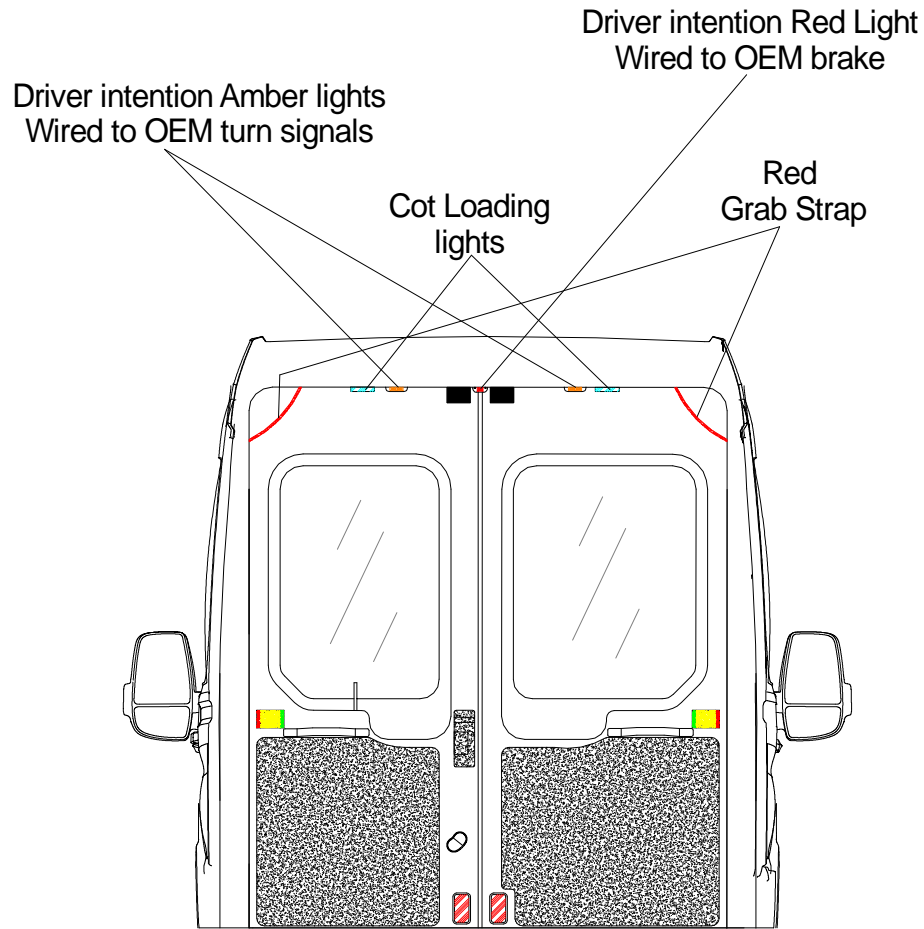

Note: All dimensions are approximate and subject to change.