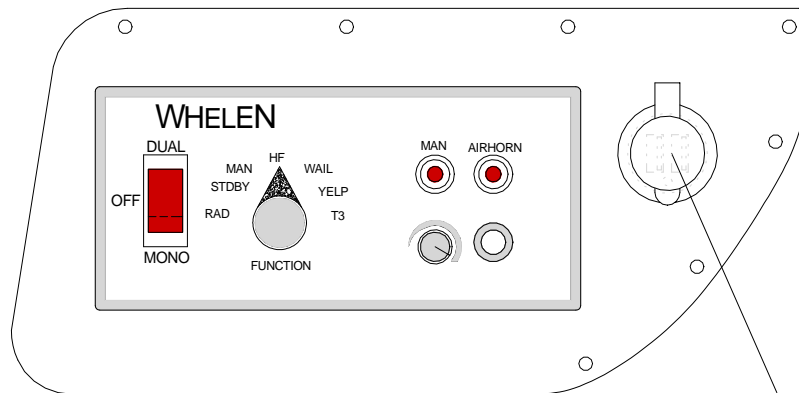

SWITCHES

- A= PATIENT DOME ON/OFF 3 WAY - LIT AMBER LED
- B= DOME HI-LO, ON/ON - LIT WHITE LED
- C= BLANK
- D= EXHAUST VENT ON/OFF - LIT AMBER LED
- E= ELECT SUCTION ON/OFF - LIT AMBER LED
- F= PATIENT HEAT / A/C ON/OFF 3 WAY - LIT BLUE LED
- G= A/C FAN HI-LO ON/ON - LIT WHITE LED
- H= A/C HEAT/COOL - LIT RED / BLUE LED
- I= BLANK
- J= WORK LIGHT - LIT WHITE LED

Note: All dimensions are approximate and subject to change.

Switches Located on Cab OEM top shelf

Digital smart Volt Meter w/ Low voltage alarm

- A. PRI-SEC - LIT RED / AMBER LED (SIREN ACTIVATED PRIMARY ONLY)
- B. BLANK
- C. BACK UP ALARM - (NON LIT) MOMENTARY ON
- D. LEFT SCENE - LIT WHITE LED
- E. REAR SCENE - LIT WHITE LED
- F. RIGHT SCENE - LIT WHITE LED
- G. PATIENT DOME 3 - WAY - LIT AMBER LED
- H. PATIENT HEAT/ AC 3 - WAY - LIT BLUE LED
- I. MODULE DISCONNECT - LIT GREEN LED
- J. BLANK
- K. INDICATOR LIGHT - LIT RED LED DOOR OPEN
- L. INDICATOR LIGHT - LIT AMBER LED LOW VOLTAGE
- M. BLANK
- N. INDICATOR LIGHT - LIT GREEN LED MASTER ON
- O. BLANK
- P. DIMMER KNOW