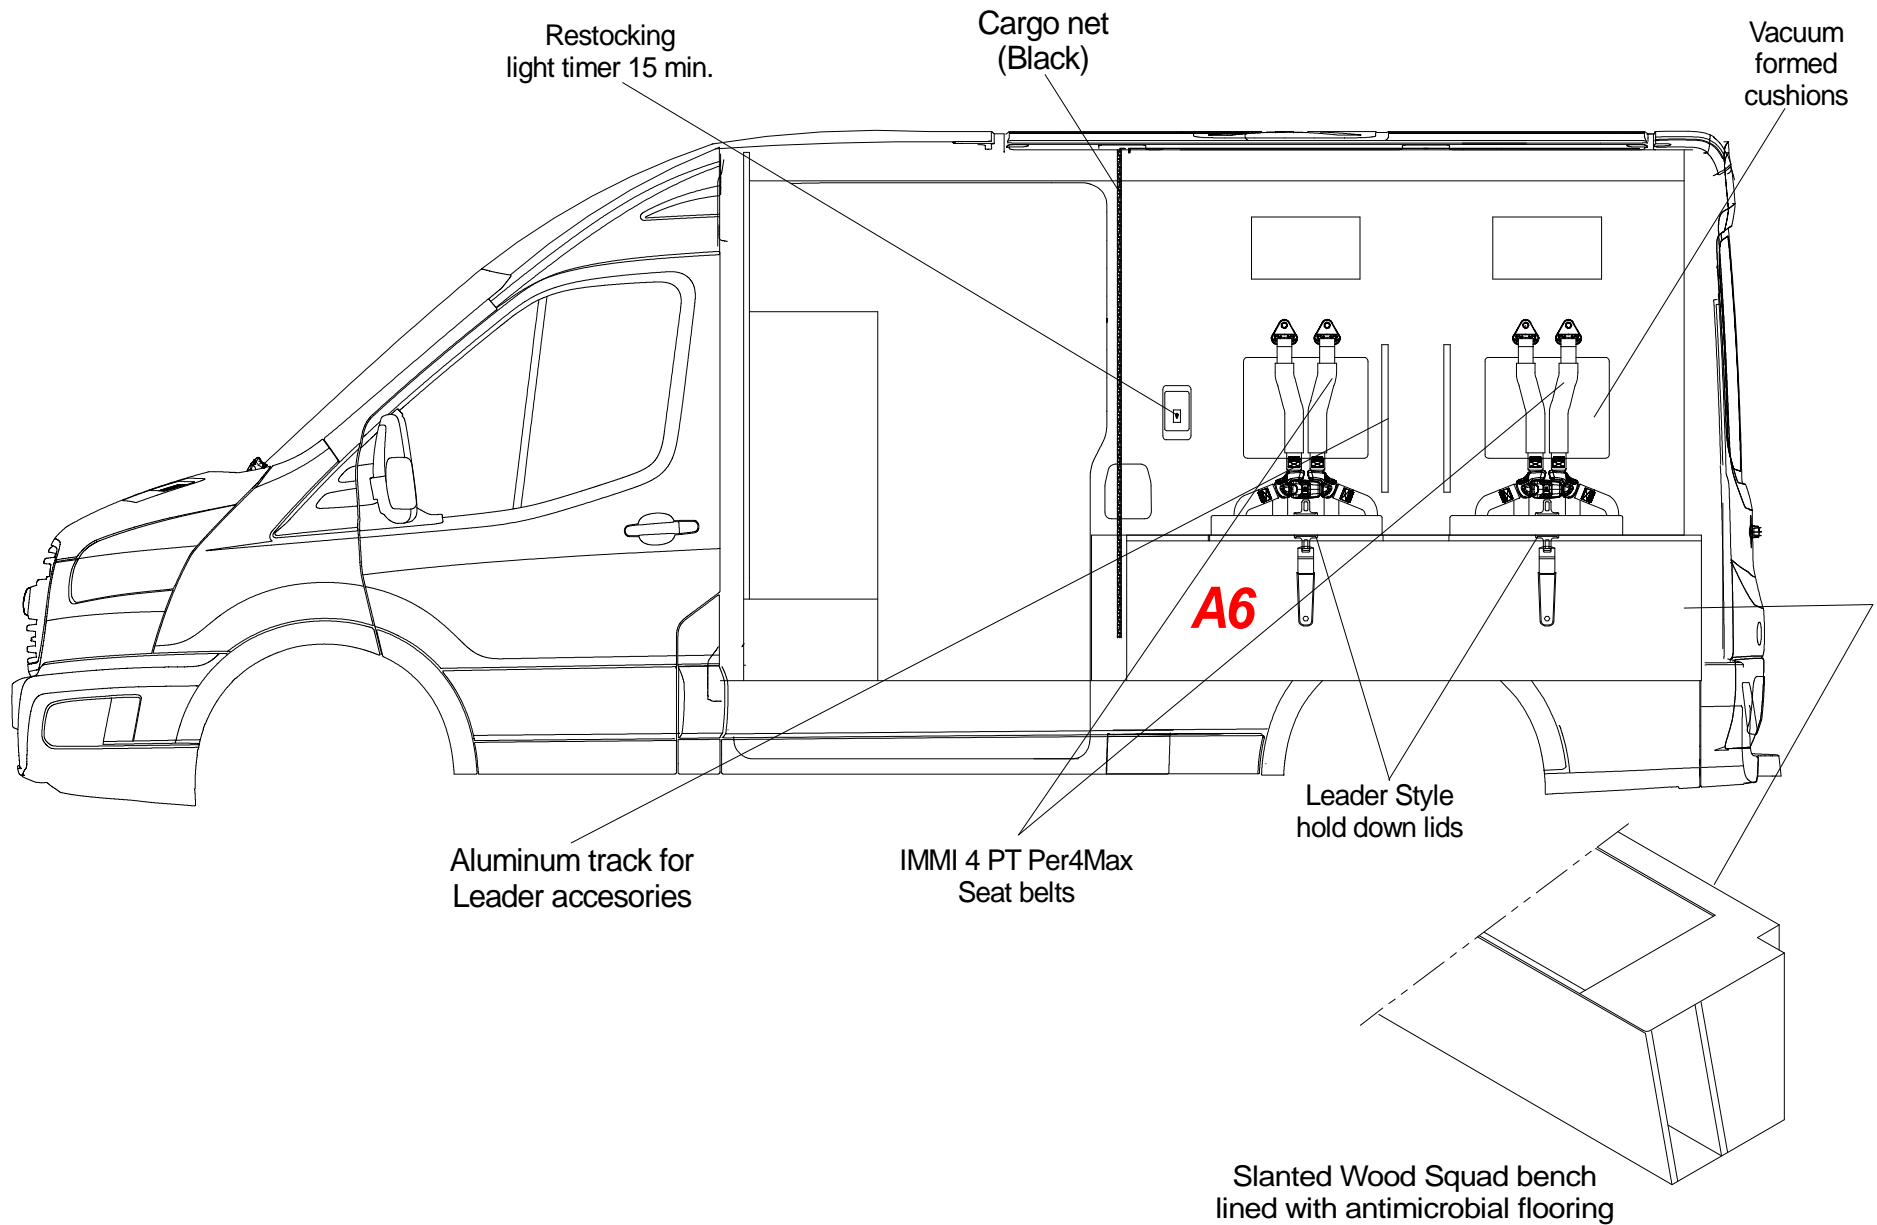

Note: All dimensions are approximate and subject to change.

Leader MR "CE"

Ford Transit Medium Roof 148" W.B. 69" Headroom

Note: All dimensions are approximate and subject to change.

VIEW: Streetside Interior

Drawn by: Jorge M.

LE-5

Note: All dimensions are approximate and subject to change.

Leader MR "CE"

Ford Transit Medium Roof 148" W.B. 69" Headroom

Note: All dimensions are approximate and subject to change.

VIEW: Curbside Interior

Drawn by: Jorge M.

LE-7

Note: All dimensions are approximate and subject to change.

Customer Radio location
on acrylic removable lid

Storage

Note: All dimensions are approximate and subject to change.

Note: All dimensions are approximate and subject to change.

Leader MR "CE"

Ford Transit Medium Roof 148" W.B. 69" Headroom

Note: All dimensions are approximate and subject to change.

VIEW: Exterior Dimensions