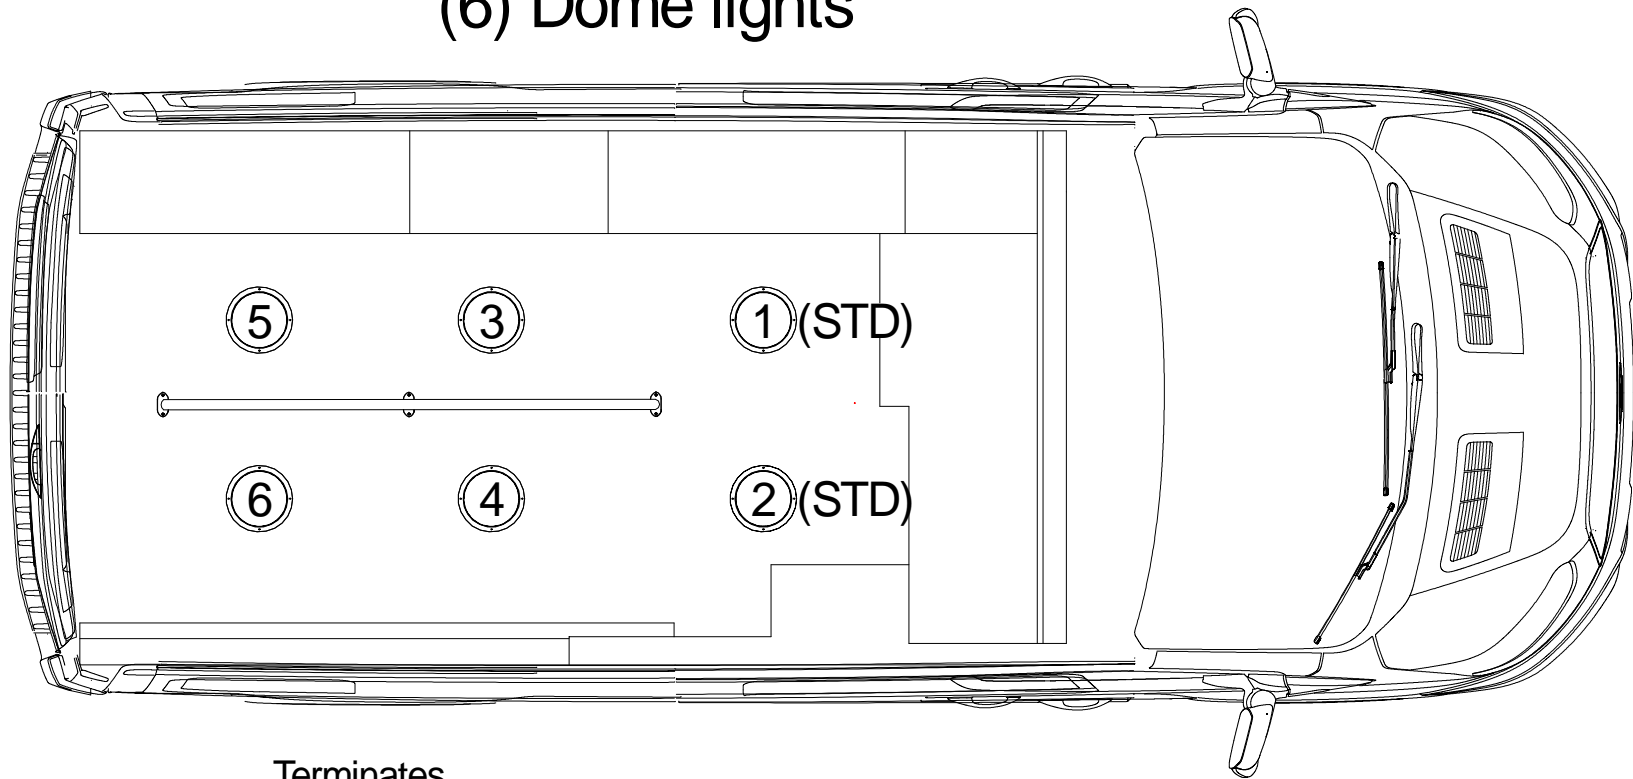

Note: All dimensions are approximate and subject to change.

Leader MR "CE"

Ford Transit Medium Roof 148" W.B. 69" Headroom

Note: All dimensions are approximate and subject to change.

VIEW: Exterior Dimensions

Drawn by: Jorge M.

LE-14

Antenna access behind dome lights (6) Dome lights

Terminates

- 1) Behind driver seat
- 2) Behind driver seat
- 3) _____
- 4) _____
- 5) _____
- 6) _____

Note: All dimensions are approximate and subject to change.