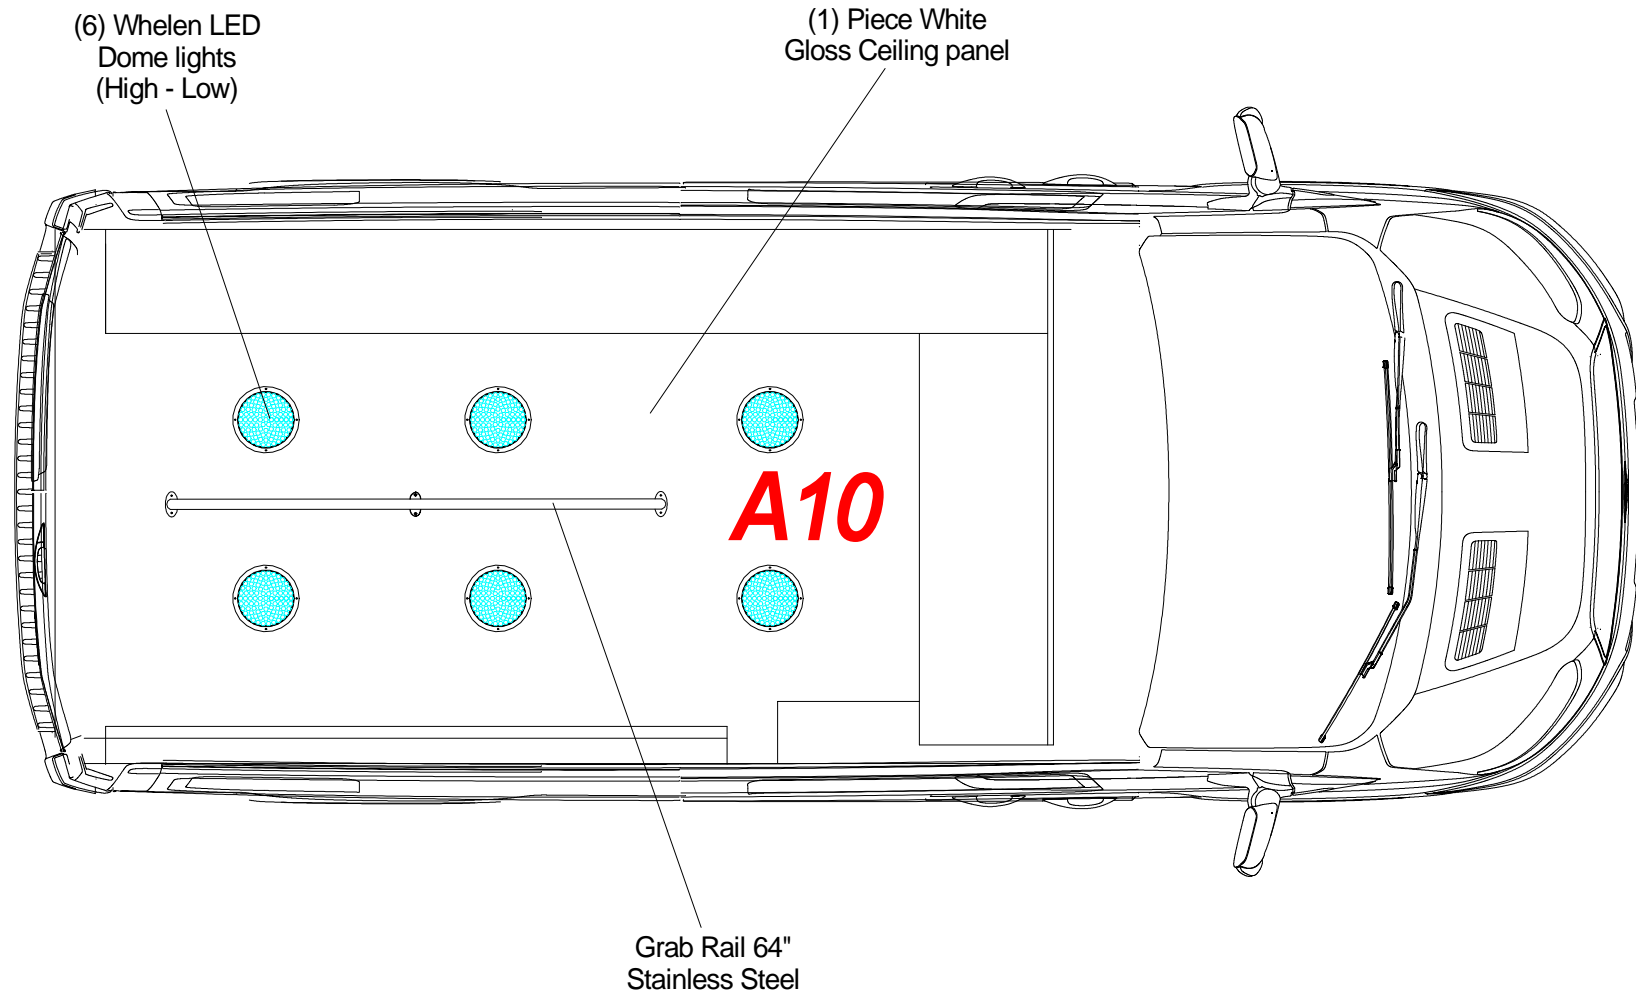

Note: All dimensions are approximate and subject to change.

Leader MR "CE"

Ford Transit Medium Roof 148" W.B. 69" Headroom

Note: All dimensions are approximate and subject to change.

VIEW: Exterior Dimensions