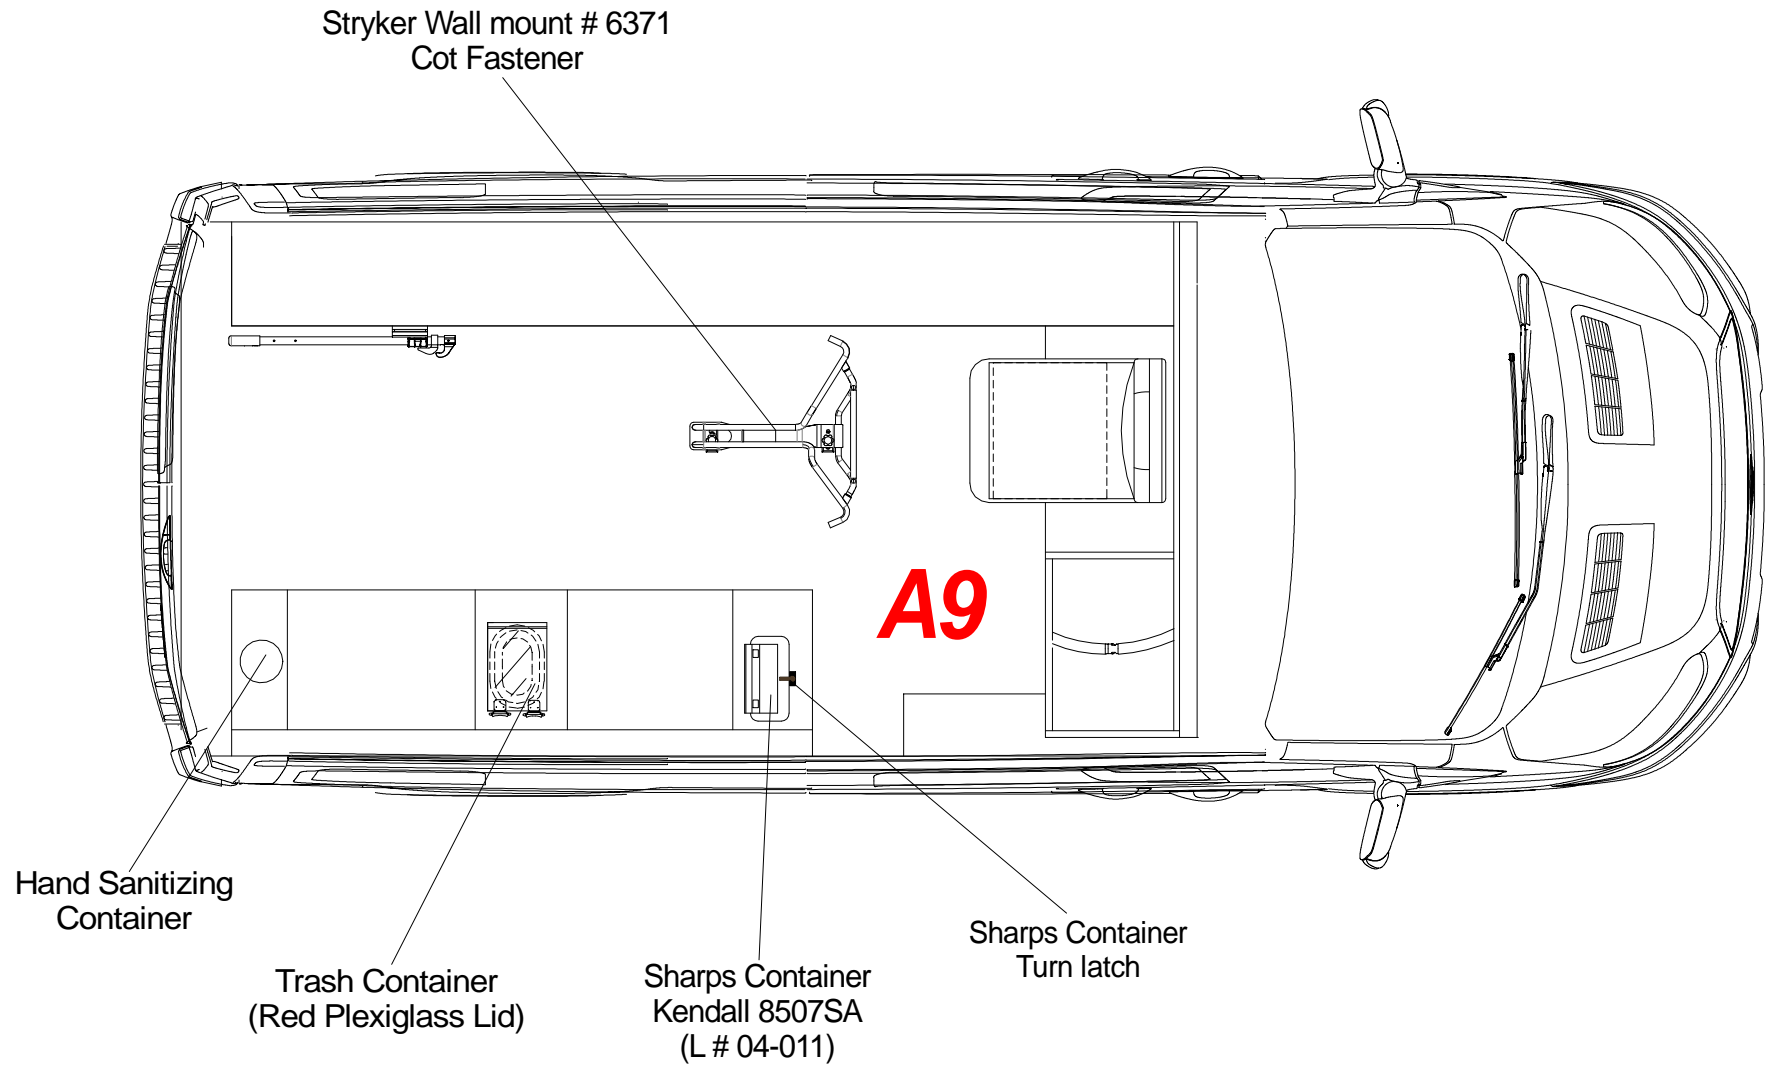

Note: All dimensions are approximate and subject to change.