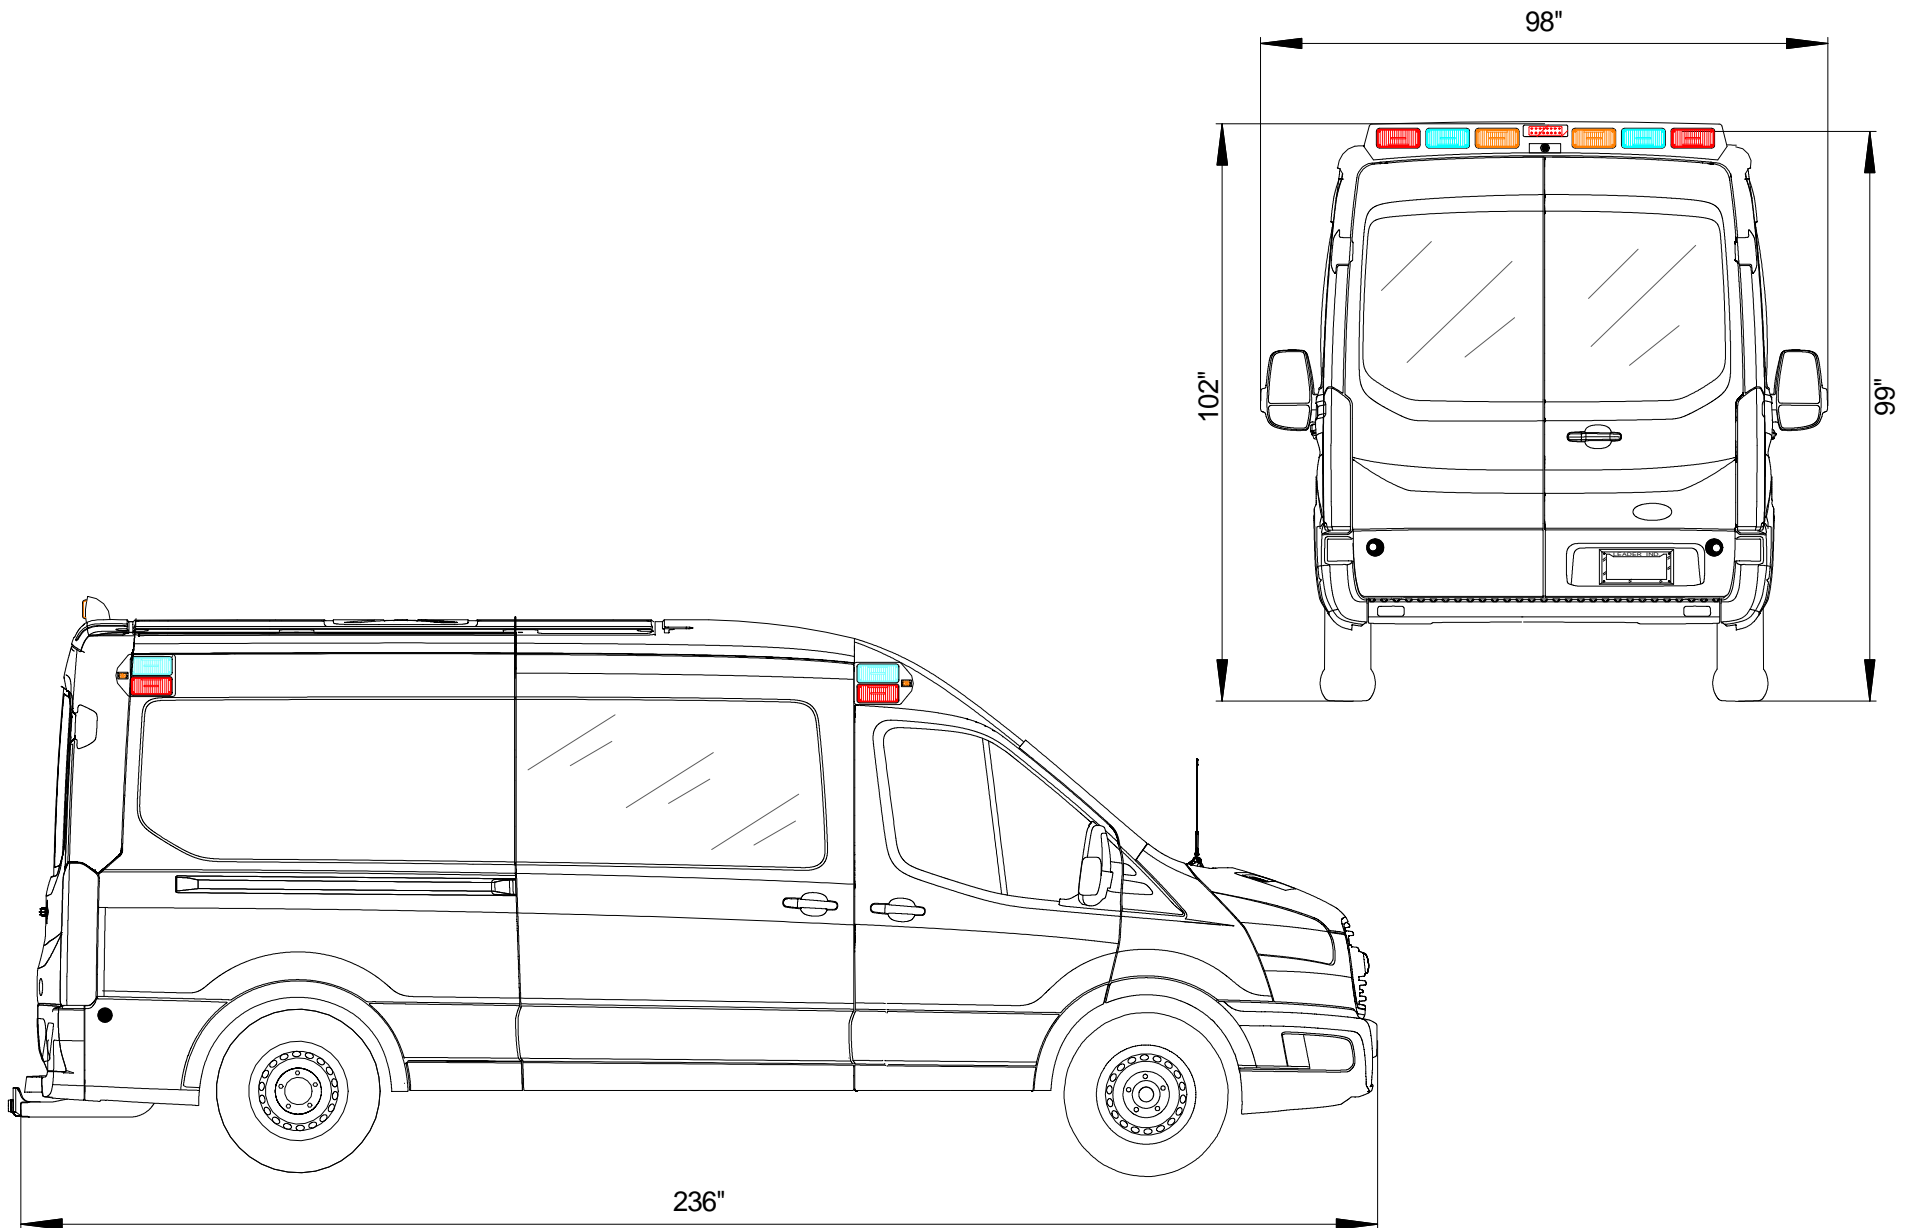

Note: All dimensions are approximate and subject to change.

Leader MR "CE"

Ford Transit Medium Roof 148" W.B. 69" Headroom

Note: All dimensions are approximate and subject to change.

VIEW: Streetside Interior

Drawn by: Jorge M.

LE-5

Note: All dimensions are approximate and subject to change.

Leader MR "CE"

Ford Transit Medium Roof 148" W.B. 69" Headroom

Note: All dimensions are approximate and subject to change.

Note: All dimensions are approximate and subject to change.

Leader MR "CE"

Ford Transit Medium Roof 148" W.B. 69" Headroom

Note: All dimensions are approximate and subject to change.

VIEW: Exterior Dimensions

Drawn by: Jorge M.

LE-14

Antenna access behind dome lights (6) Dome lights

Terminates

- 1) Behind driver seat
- 2) Behind driver seat
- 3) _____
- 4) _____
- 5) _____
- 6) _____

Note: All dimensions are approximate and subject to change.