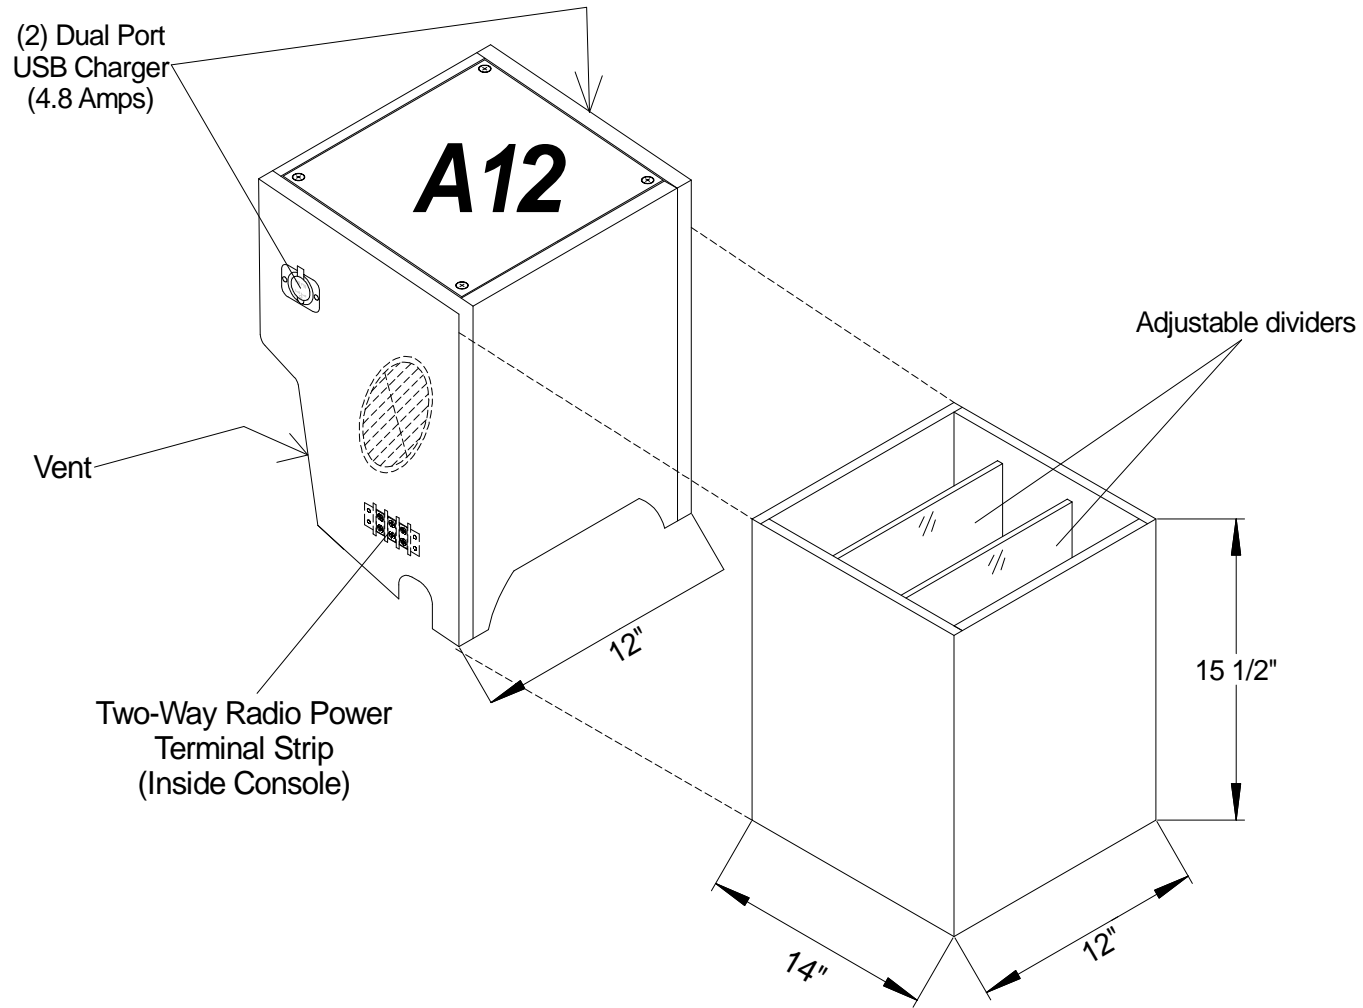

Note: All dimensions are approximate and subject to change.