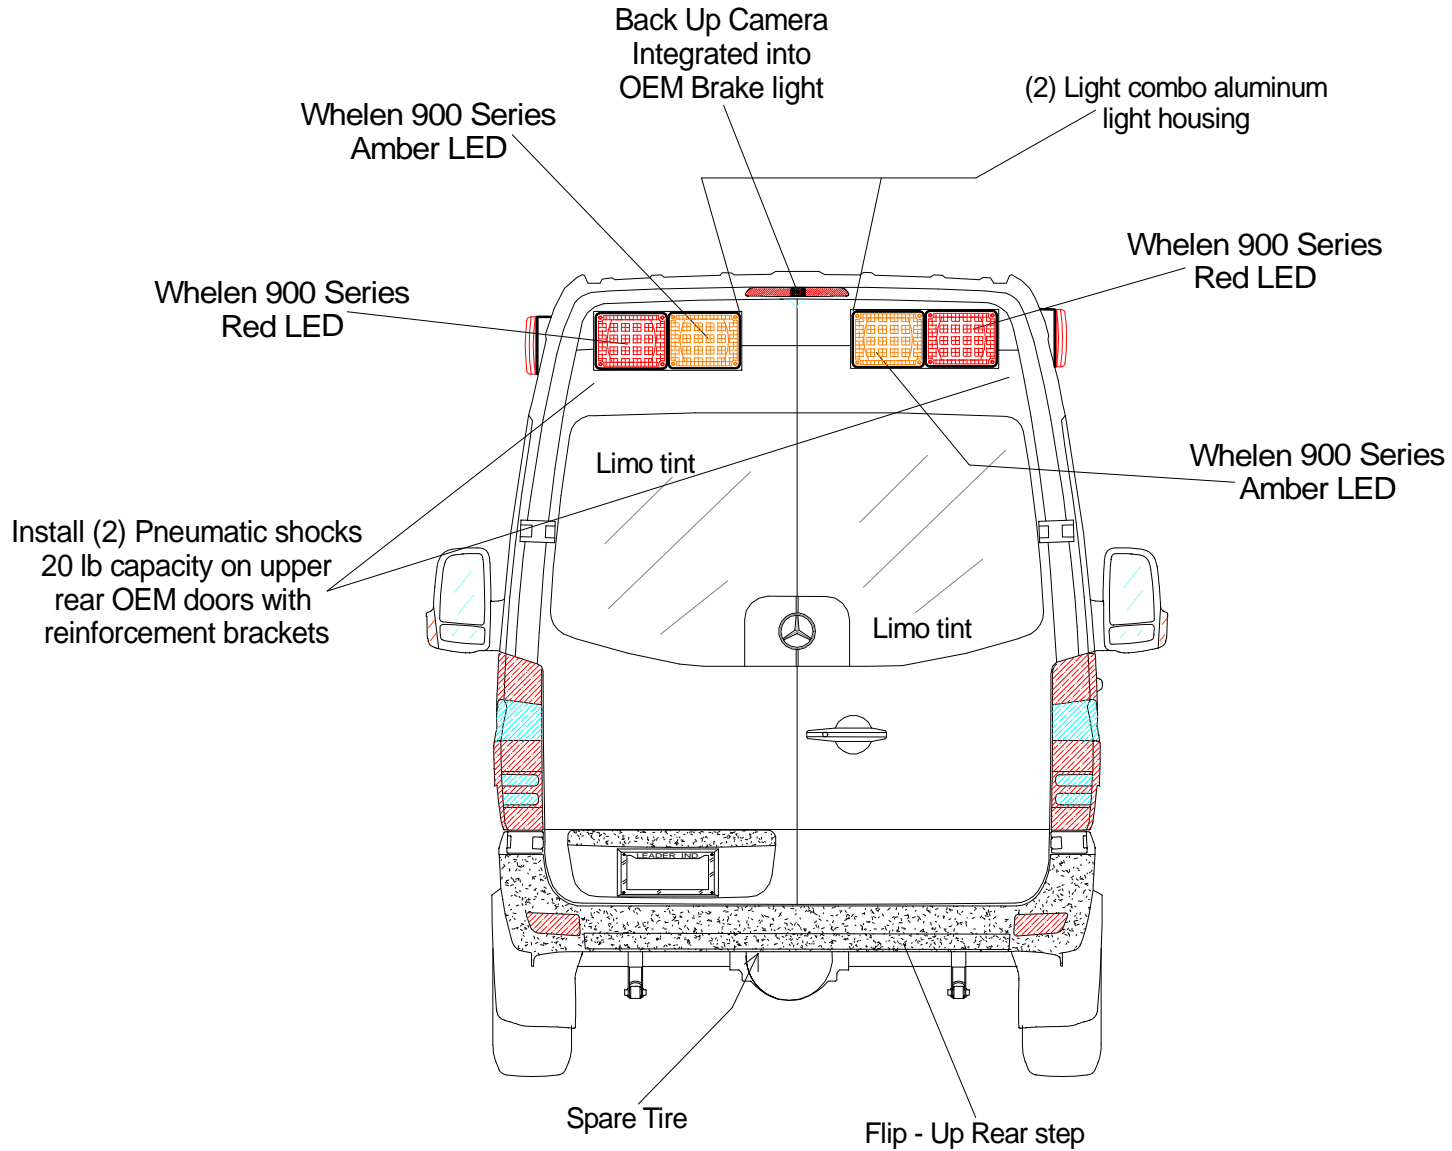

Note: All dimensions are approximate and subject to change.

Note: All dimensions are approximate and subject to change.

Leader Sprinter "LE"

Mercedez - Benz 2500 Sprinter 144" W. B.

Note: All dimensions are approximate and subject to change.

VIEW: Streetside Interior

Drawn by: Jorge M.

LE-5

Note: All dimensions are approximate and subject to change.

Leader Sprinter "LE"

Mercedez - Benz 2500 Sprinter 144" W. B.

Note: All dimensions are approximate and subject to change.

Note: All dimensions are approximate and subject to change.

Note: All dimensions are approximate and subject to change.

Note: All dimensions are approximate and subject to change.

Leader Sprinter "LE"

Mercedez - Benz 2500 Sprinter 144" W. B.

Note: All dimensions are approximate and subject to change.

VIEW: Exterior Dimensions

Drawn by: Jorge M.

LE-14

Antenna access behind dome lights (6) Dome lights

Terminates

- 1) Behind driver seat _____
- 2) Behind driver seat _____
- 3) _____
- 4) _____
- 5) _____
- 6) _____