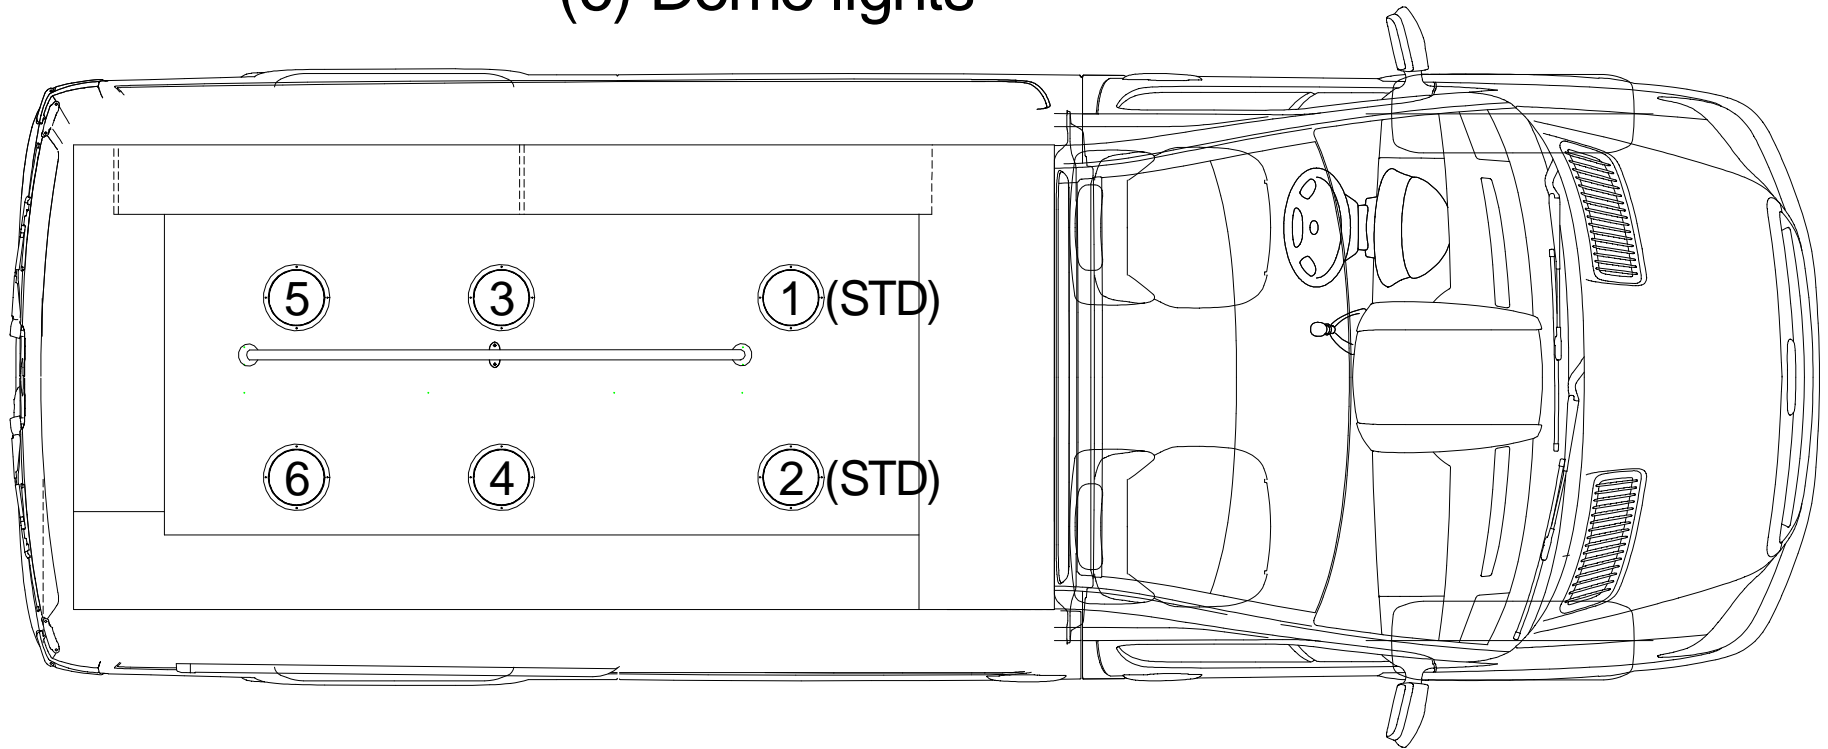

Note: All dimensions are approximate and subject to change.

Note: All dimensions are approximate and subject to change.

Note: All dimensions are approximate and subject to change.

Leader Sprinter "LE"

Mercedez - Benz 2500 Sprinter 144" W. B.

Note: All dimensions are approximate and subject to change.

VIEW: Exterior Dimensions

Drawn by: Jorge M.

LE-14

Antenna access behind dome lights (6) Dome lights

Terminates

- 1) Behind driver seat _____
- 2) Behind driver seat _____
- 3) _____
- 4) _____
- 5) _____
- 6) _____

Note: All dimensions are approximate and subject to change.