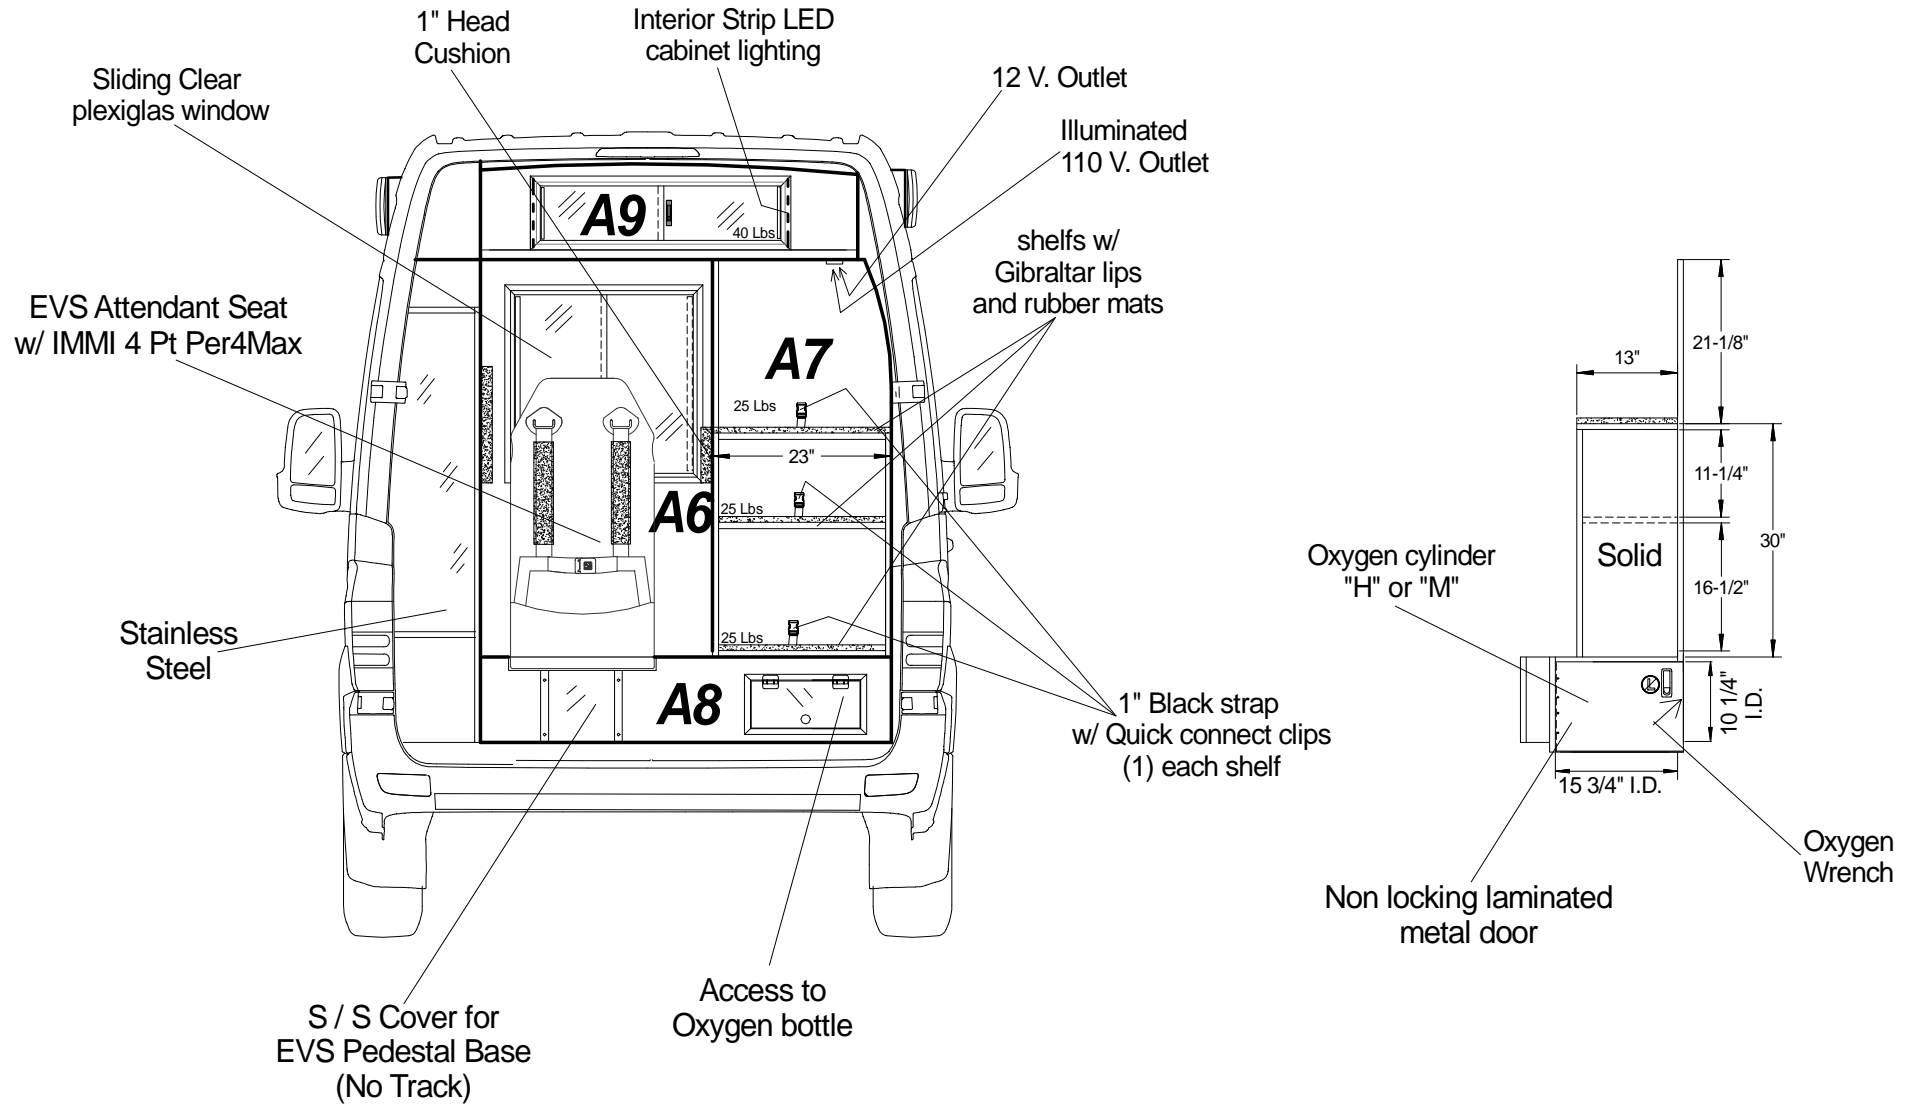

Note: All dimensions are approximate and subject to change.

Note: All dimensions are approximate and subject to change.

Leader Sprinter "LE"

Mercedez - Benz 2500 Sprinter 144" W. B.

Note: All dimensions are approximate and subject to change.

VIEW: Streetside Interior

Drawn by: Jorge M.

LE-5

Note: All dimensions are approximate and subject to change.

Leader Sprinter "LE"

Mercedez - Benz 2500 Sprinter 144" W. B.

Note: All dimensions are approximate and subject to change.

Note: All dimensions are approximate and subject to change.

Note: All dimensions are approximate and subject to change.

Note: All dimensions are approximate and subject to change.

Leader Sprinter "LE"

Mercedez - Benz 2500 Sprinter 144" W. B.

Note: All dimensions are approximate and subject to change.

VIEW: Exterior Dimensions

Drawn by: Jorge M.

LE-14

Antenna access behind dome lights (6) Dome lights

Terminates

- 1) Behind driver seat _____
- 2) Behind driver seat _____
- 3) _____
- 4) _____
- 5) _____
- 6) _____