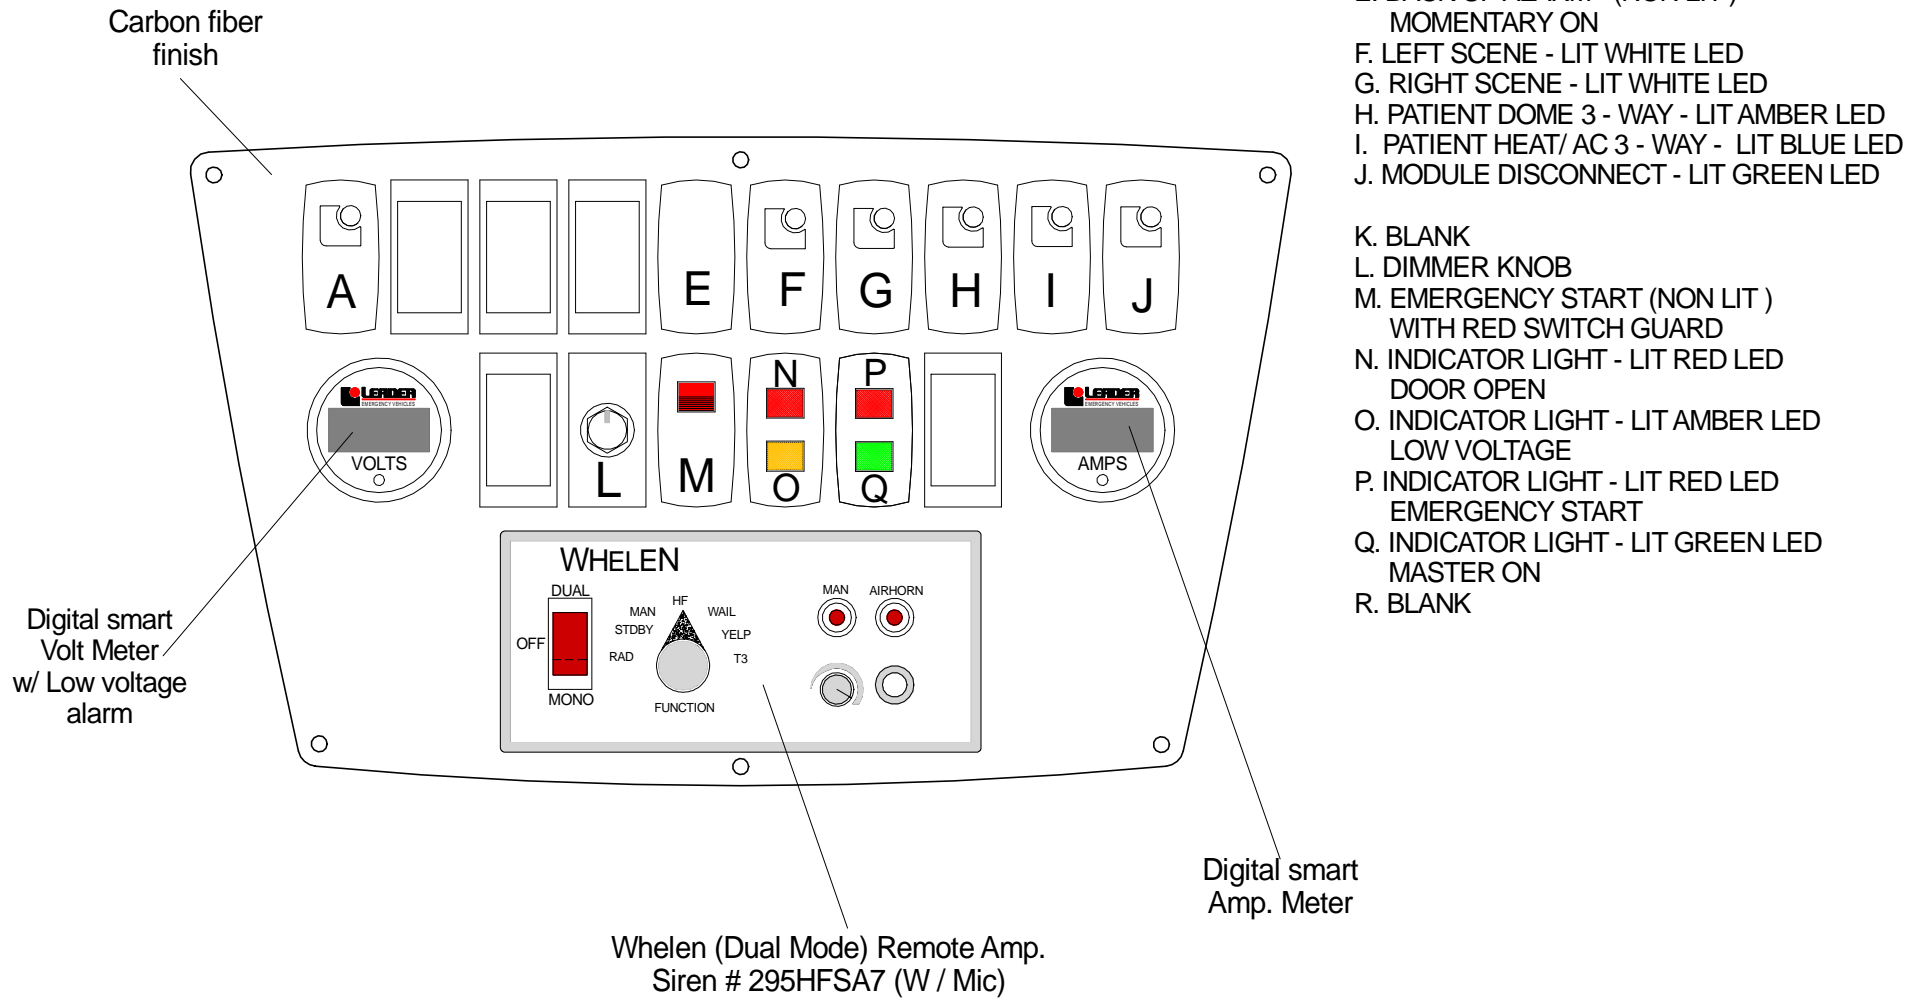

Note: All dimensions are approximate and subject to change.