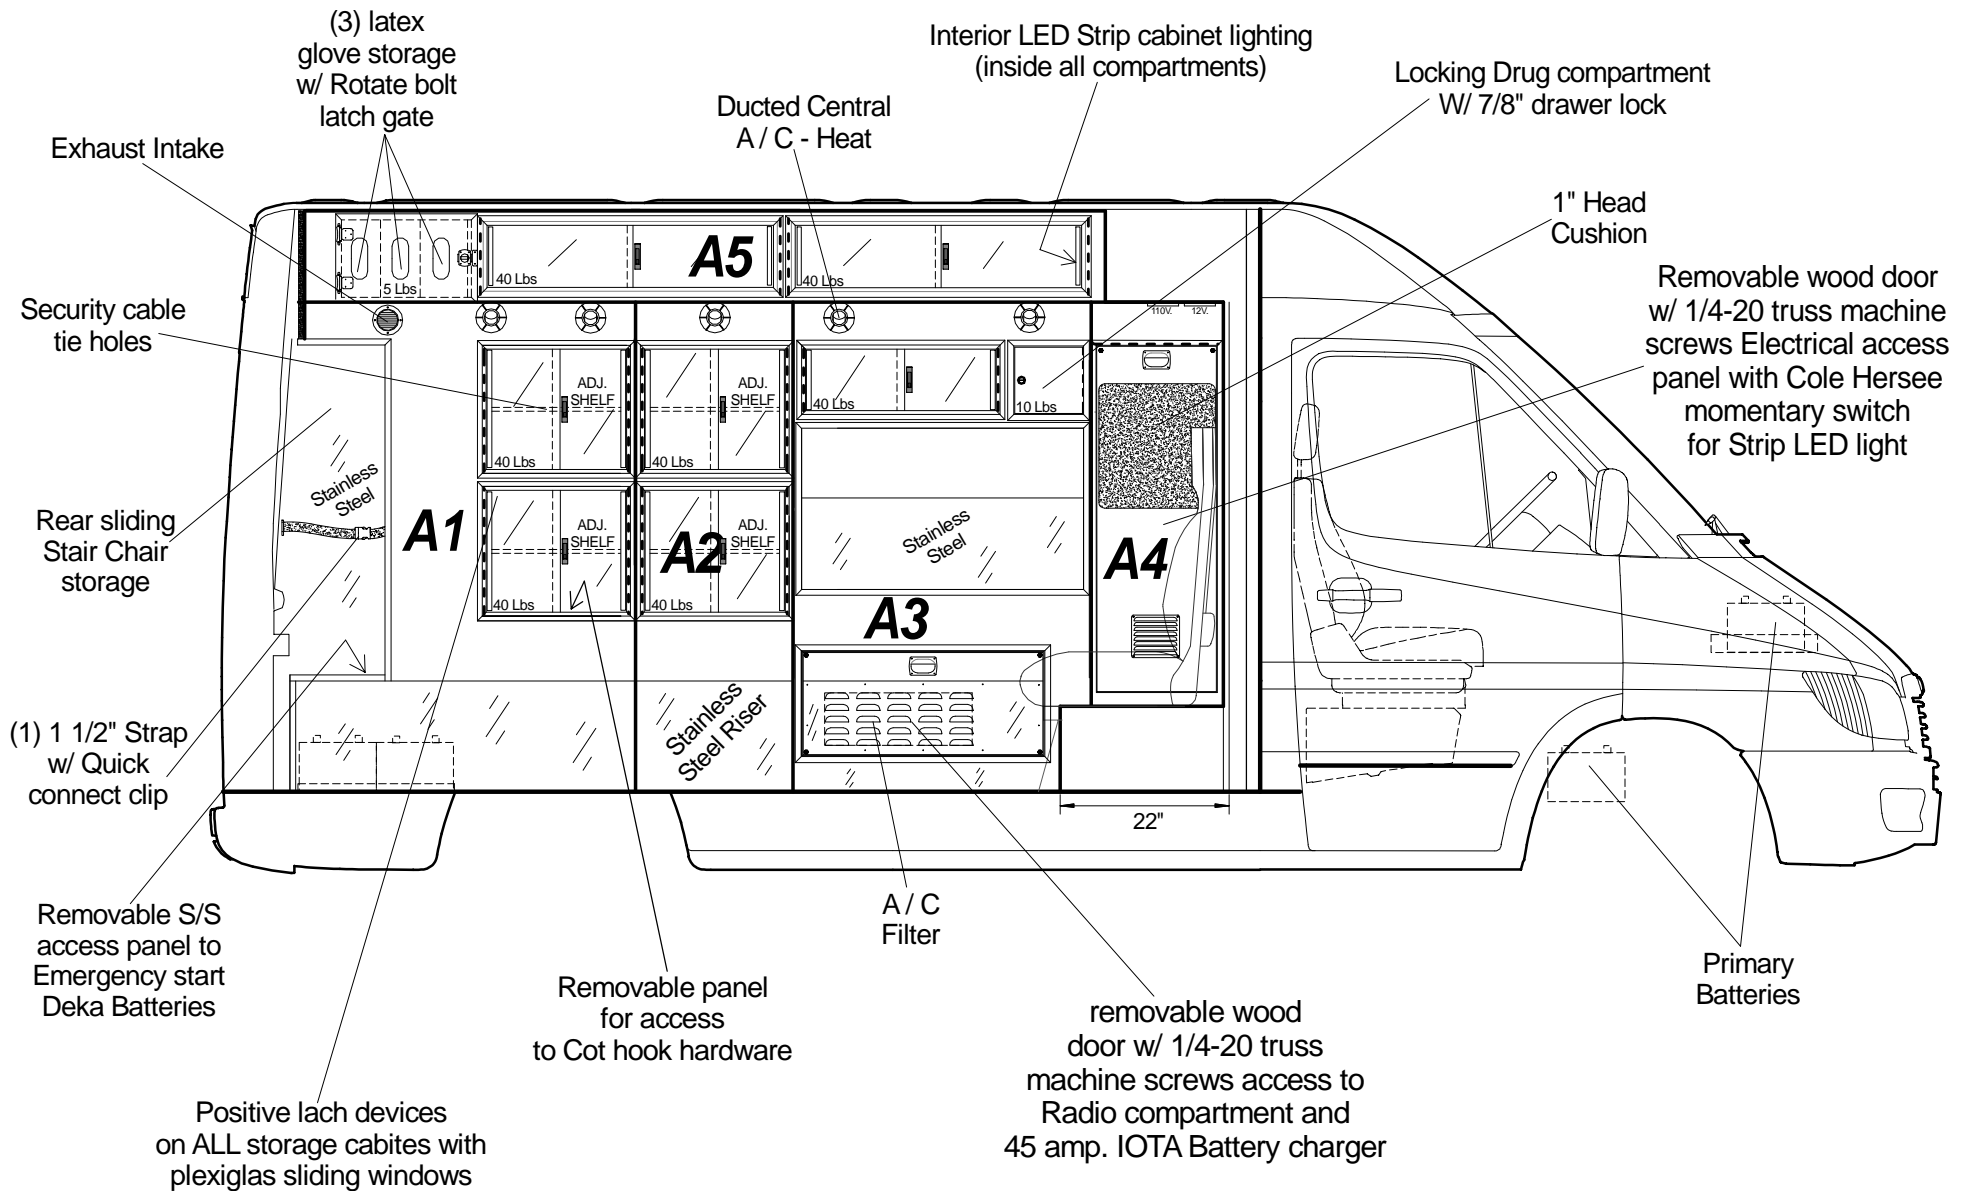

Note: All dimensions are approximate and subject to change.

Note: All dimensions are approximate and subject to change.

Leader Sprinter "LE"

Mercedez - Benz 2500 Sprinter 144" W. B.

Note: All dimensions are approximate and subject to change.

VIEW: Streetside Interior

Drawn by: Jorge M.

LE-5

Note: All dimensions are approximate and subject to change.

Leader Sprinter "LE"

Mercedez - Benz 2500 Sprinter 144" W. B.

Note: All dimensions are approximate and subject to change.

Note: All dimensions are approximate and subject to change.

Note: All dimensions are approximate and subject to change.

Note: All dimensions are approximate and subject to change.

Leader Sprinter "LE"

Mercedez - Benz 2500 Sprinter 144" W. B.

Note: All dimensions are approximate and subject to change.

VIEW: Exterior Dimensions

Drawn by: Jorge M.

LE-14

Antenna access behind dome lights (6) Dome lights

Terminates

- 1) Behind driver seat _____
- 2) Behind driver seat _____
- 3) _____
- 4) _____
- 5) _____
- 6) _____