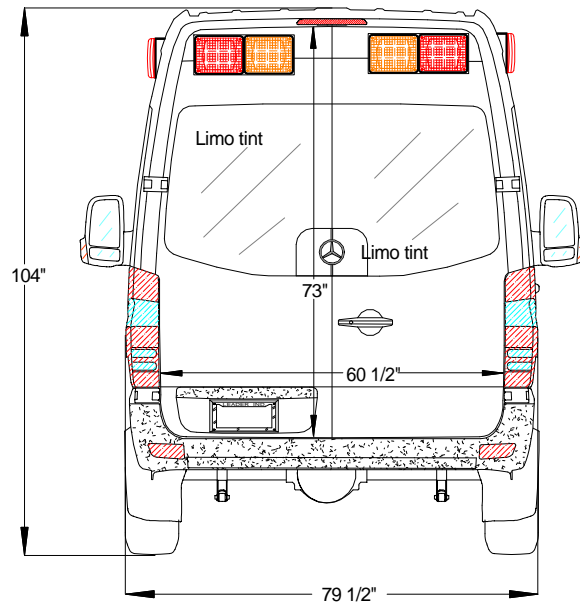

VIEW: Streetside Interior

Drawn by: Jorge M.

LE-5

Note: All dimensions are approximate and subject to change.

Leader Sprinter "LE"

Mercedez - Benz 2500 Sprinter 144" W. B.

Note: All dimensions are approximate and subject to change.

Note: All dimensions are approximate and subject to change.

Note: All dimensions are approximate and subject to change.

Note: All dimensions are approximate and subject to change.

Leader Sprinter "LE"

Mercedez - Benz 2500 Sprinter 144" W. B.

Note: All dimensions are approximate and subject to change.

VIEW: Exterior Dimensions

Drawn by: Jorge M.

LE-14

Antenna access behind dome lights (6) Dome lights

Terminates

- 1) Behind driver seat _____
- 2) Behind driver seat _____
- 3) _____
- 4) _____
- 5) _____
- 6) _____

Note: All dimensions are approximate and subject to change.