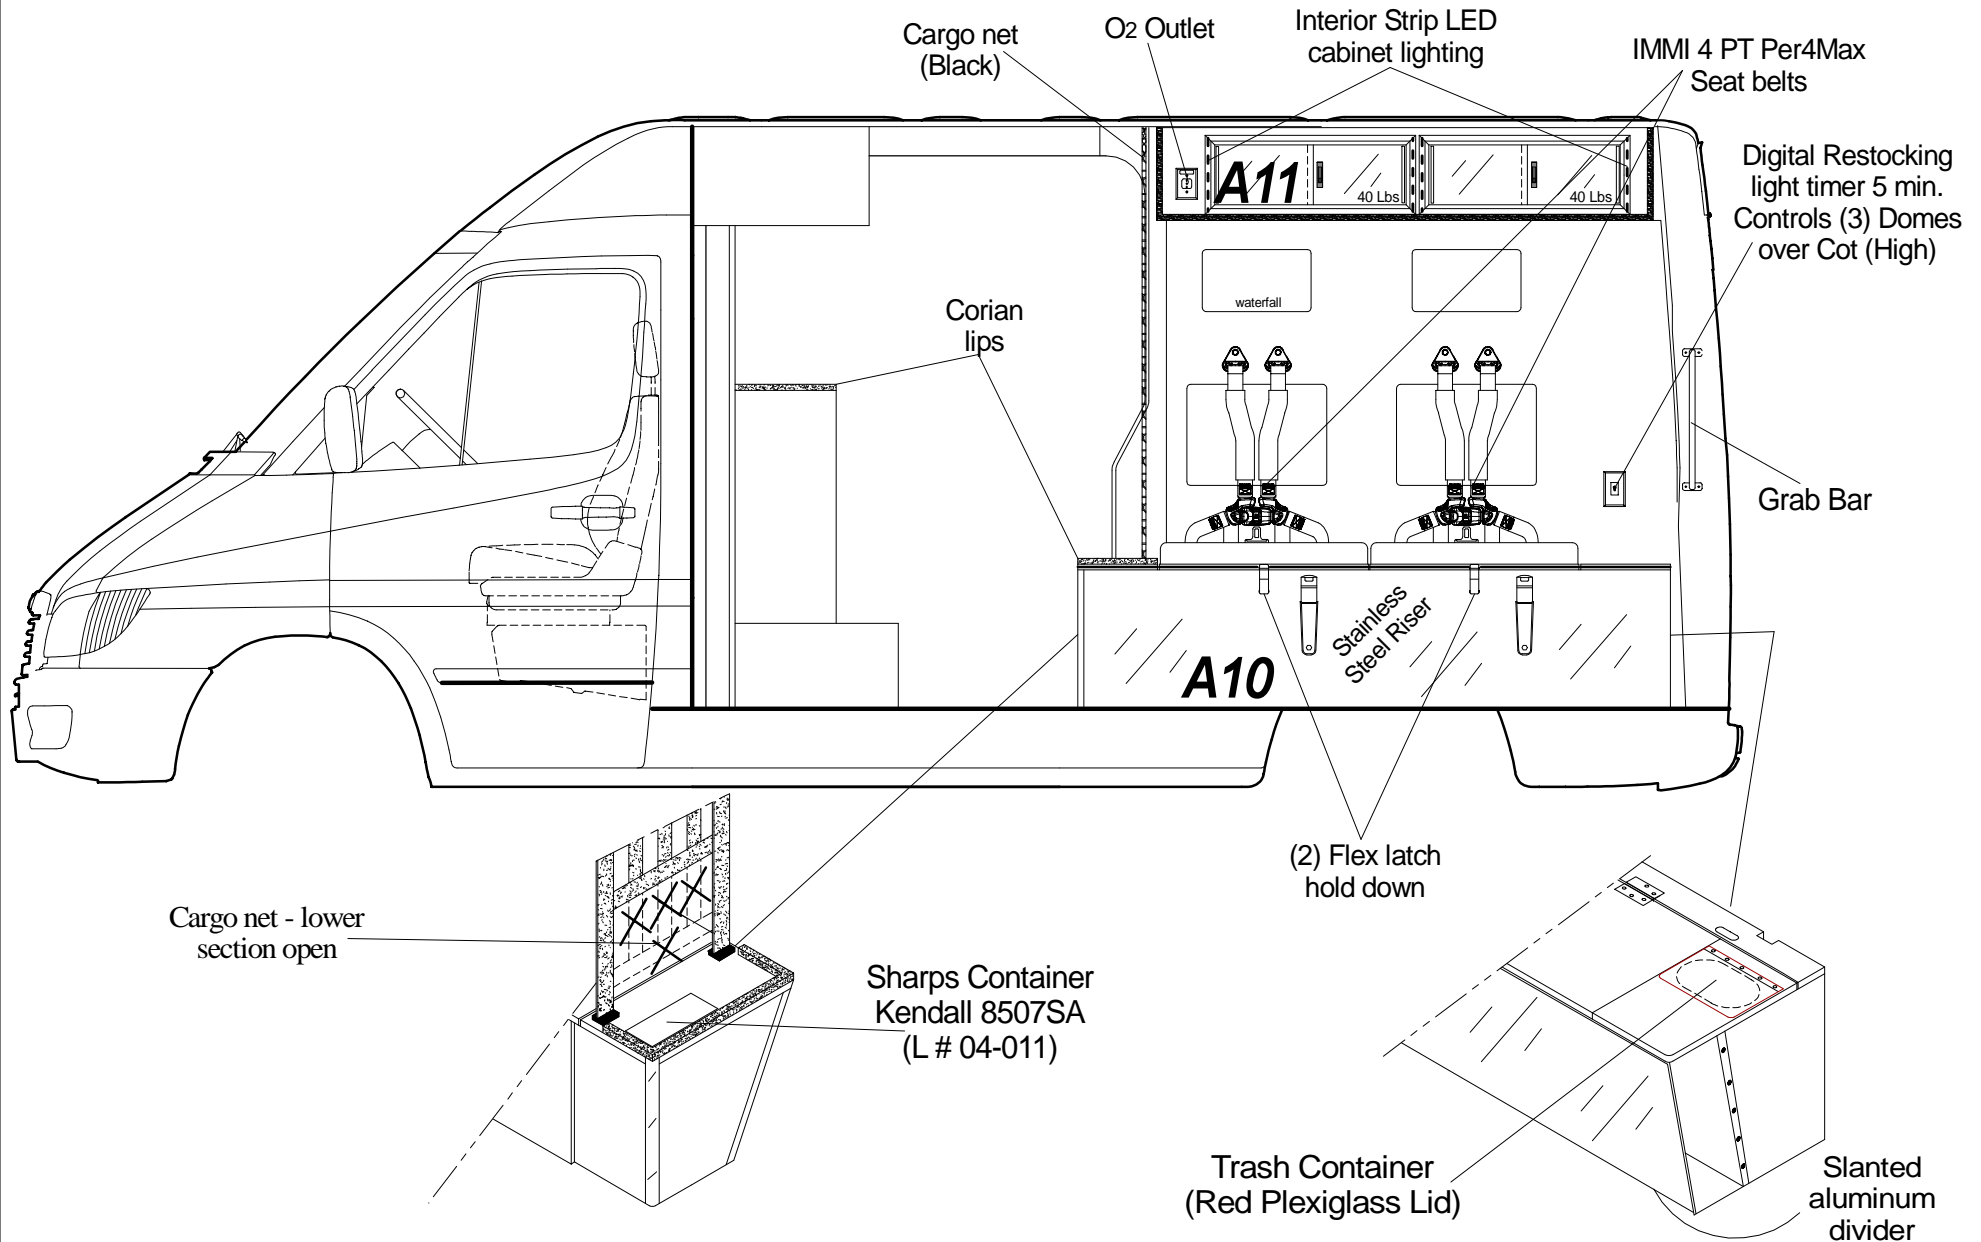

Note: All dimensions are approximate and subject to change.

Note: All dimensions are approximate and subject to change.

Leader Sprinter "LE"

Mercedez - Benz 2500 Sprinter 144" W. B.

Note: All dimensions are approximate and subject to change.

VIEW: Streetside Interior

Drawn by: Jorge M.

LE-5

Note: All dimensions are approximate and subject to change.

Leader Sprinter "LE"

Mercedez - Benz 2500 Sprinter 144" W. B.

Note: All dimensions are approximate and subject to change.

Note: All dimensions are approximate and subject to change.

Note: All dimensions are approximate and subject to change.

Note: All dimensions are approximate and subject to change.

Leader Sprinter "LE"

Mercedez - Benz 2500 Sprinter 144" W. B.

Note: All dimensions are approximate and subject to change.

VIEW: Exterior Dimensions

Drawn by: Jorge M.

LE-14

Antenna access behind dome lights (6) Dome lights

Terminates

- 1) Behind driver seat _____
- 2) Behind driver seat _____
- 3) _____
- 4) _____
- 5) _____
- 6) _____