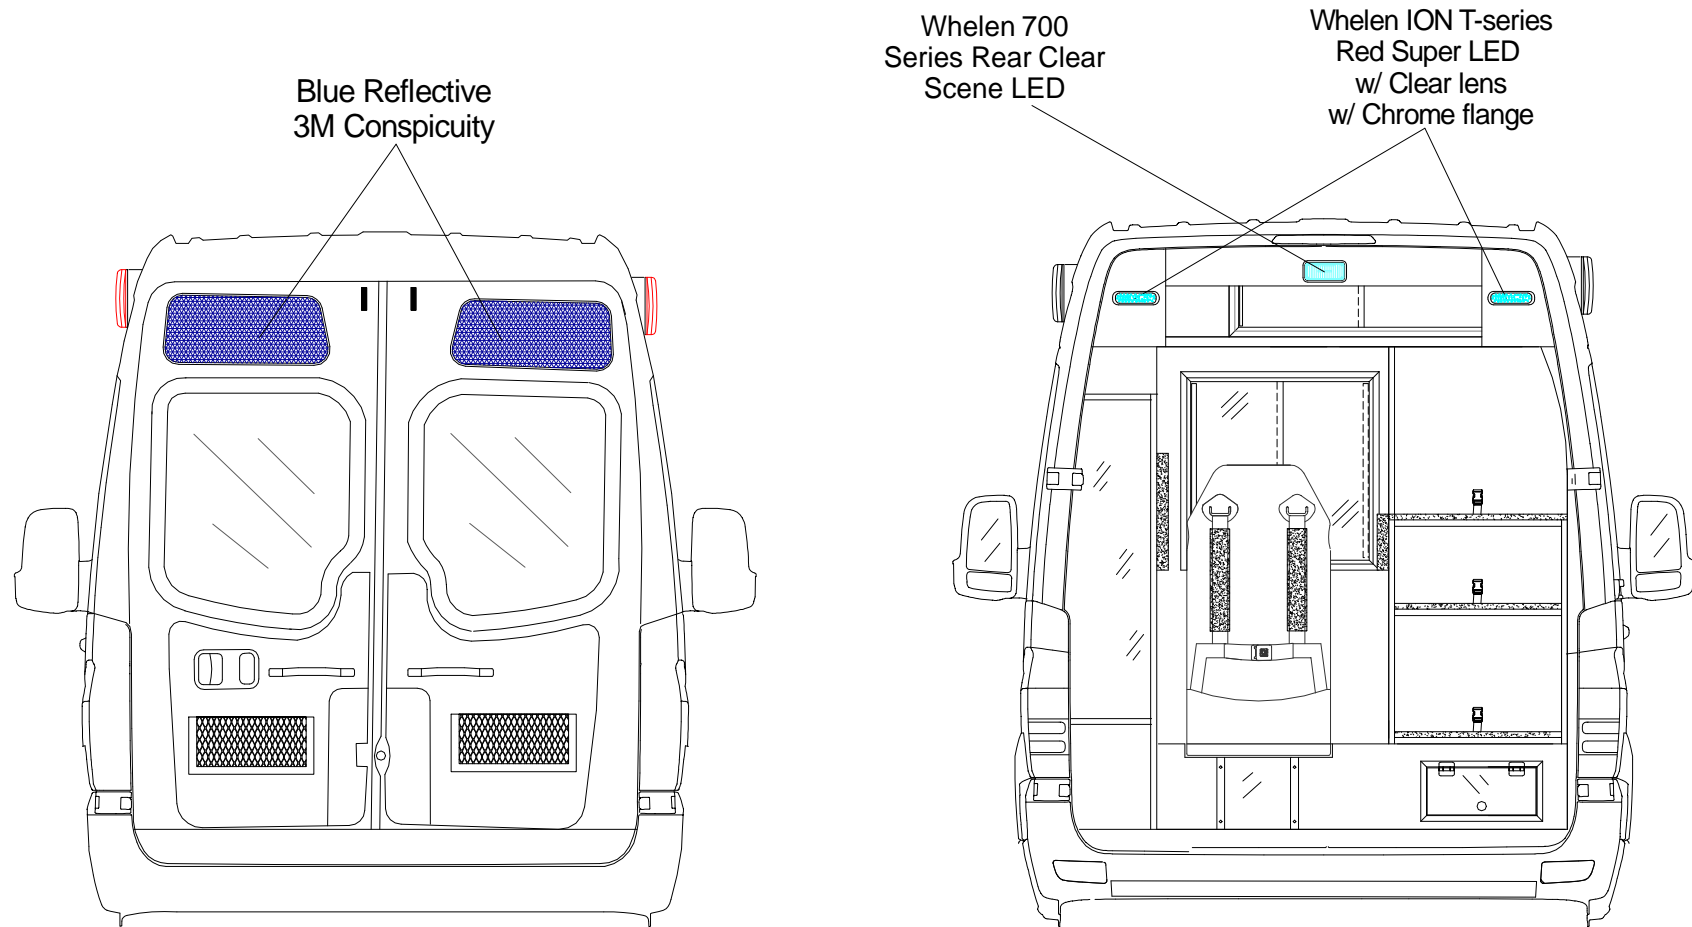

Note: All dimensions are approximate and subject to change.