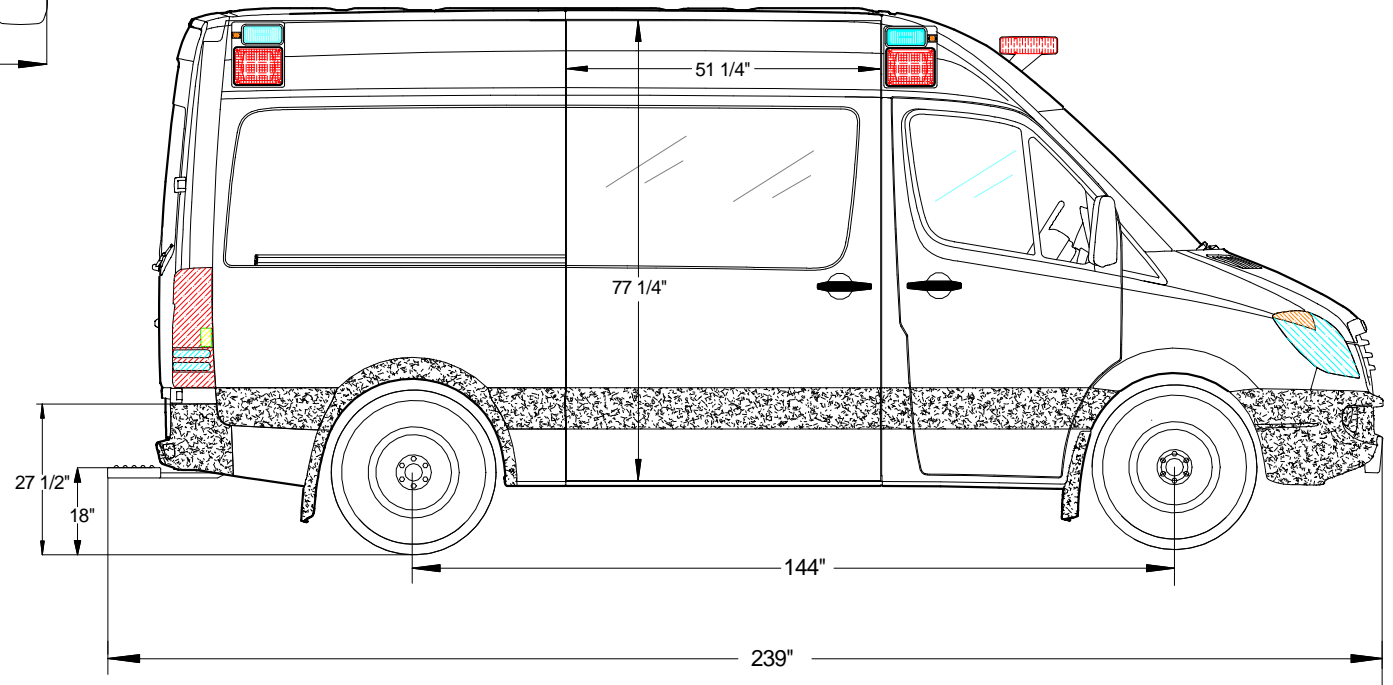

Note: All dimensions are approximate and subject to change.

Note: All dimensions are approximate and subject to change.

Leader Sprinter "LE"

Mercedez - Benz 2500 Sprinter 144" W. B.

Note: All dimensions are approximate and subject to change.

VIEW: Streetside Interior

Drawn by: Jorge M.

LE-5

Note: All dimensions are approximate and subject to change.

Leader Sprinter "LE"

Mercedez - Benz 2500 Sprinter 144" W. B.

Note: All dimensions are approximate and subject to change.

Note: All dimensions are approximate and subject to change.

Note: All dimensions are approximate and subject to change.

Note: All dimensions are approximate and subject to change.

Leader Sprinter "LE"

Mercedez - Benz 2500 Sprinter 144" W. B.

Note: All dimensions are approximate and subject to change.

VIEW: Exterior Dimensions

Drawn by: Jorge M.

LE-14

Antenna access behind dome lights (6) Dome lights

Terminates

- 1) Behind driver seat _____
- 2) Behind driver seat _____
- 3) _____
- 4) _____
- 5) _____
- 6) _____