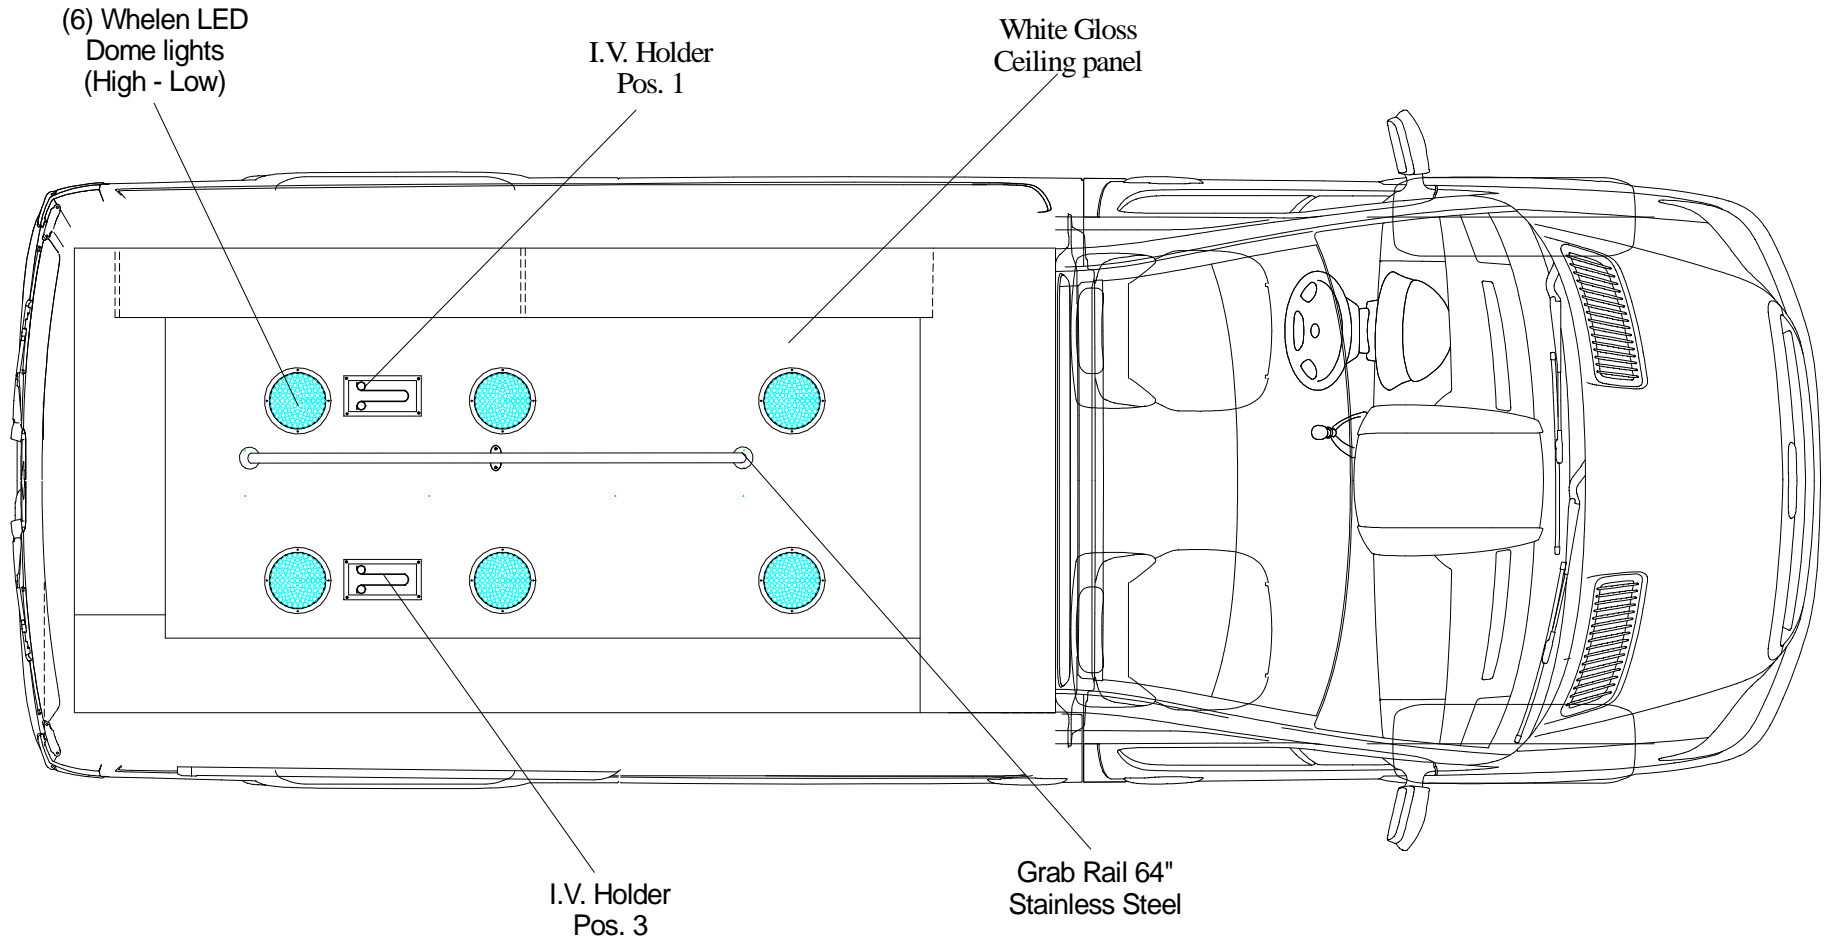

VIEW: Streetside Interior

Drawn by: Jorge M.

LE-5

Note: All dimensions are approximate and subject to change.

Leader Sprinter "LE"

Mercedez - Benz 2500 Sprinter 144" W. B.

Note: All dimensions are approximate and subject to change.

VIEW: Curbside Interior

Drawn by: Jorge M.

LE-7

Note: All dimensions are approximate and subject to change.

Note: All dimensions are approximate and subject to change.

Note: All dimensions are approximate and subject to change.

Note: All dimensions are approximate and subject to change.

Note: All dimensions are approximate and subject to change.

Note: All dimensions are approximate and subject to change.

Leader Sprinter "LE"

Mercedez - Benz 2500 Sprinter 144" W. B.

Note: All dimensions are approximate and subject to change.

VIEW: Exterior Dimensions

Drawn by: Jorge M.

LE-14

Antenna access behind dome lights (6) Dome lights

Terminates

- 1) Behind driver seat _____
- 2) Behind driver seat _____
- 3) _____
- 4) _____
- 5) _____
- 6) _____