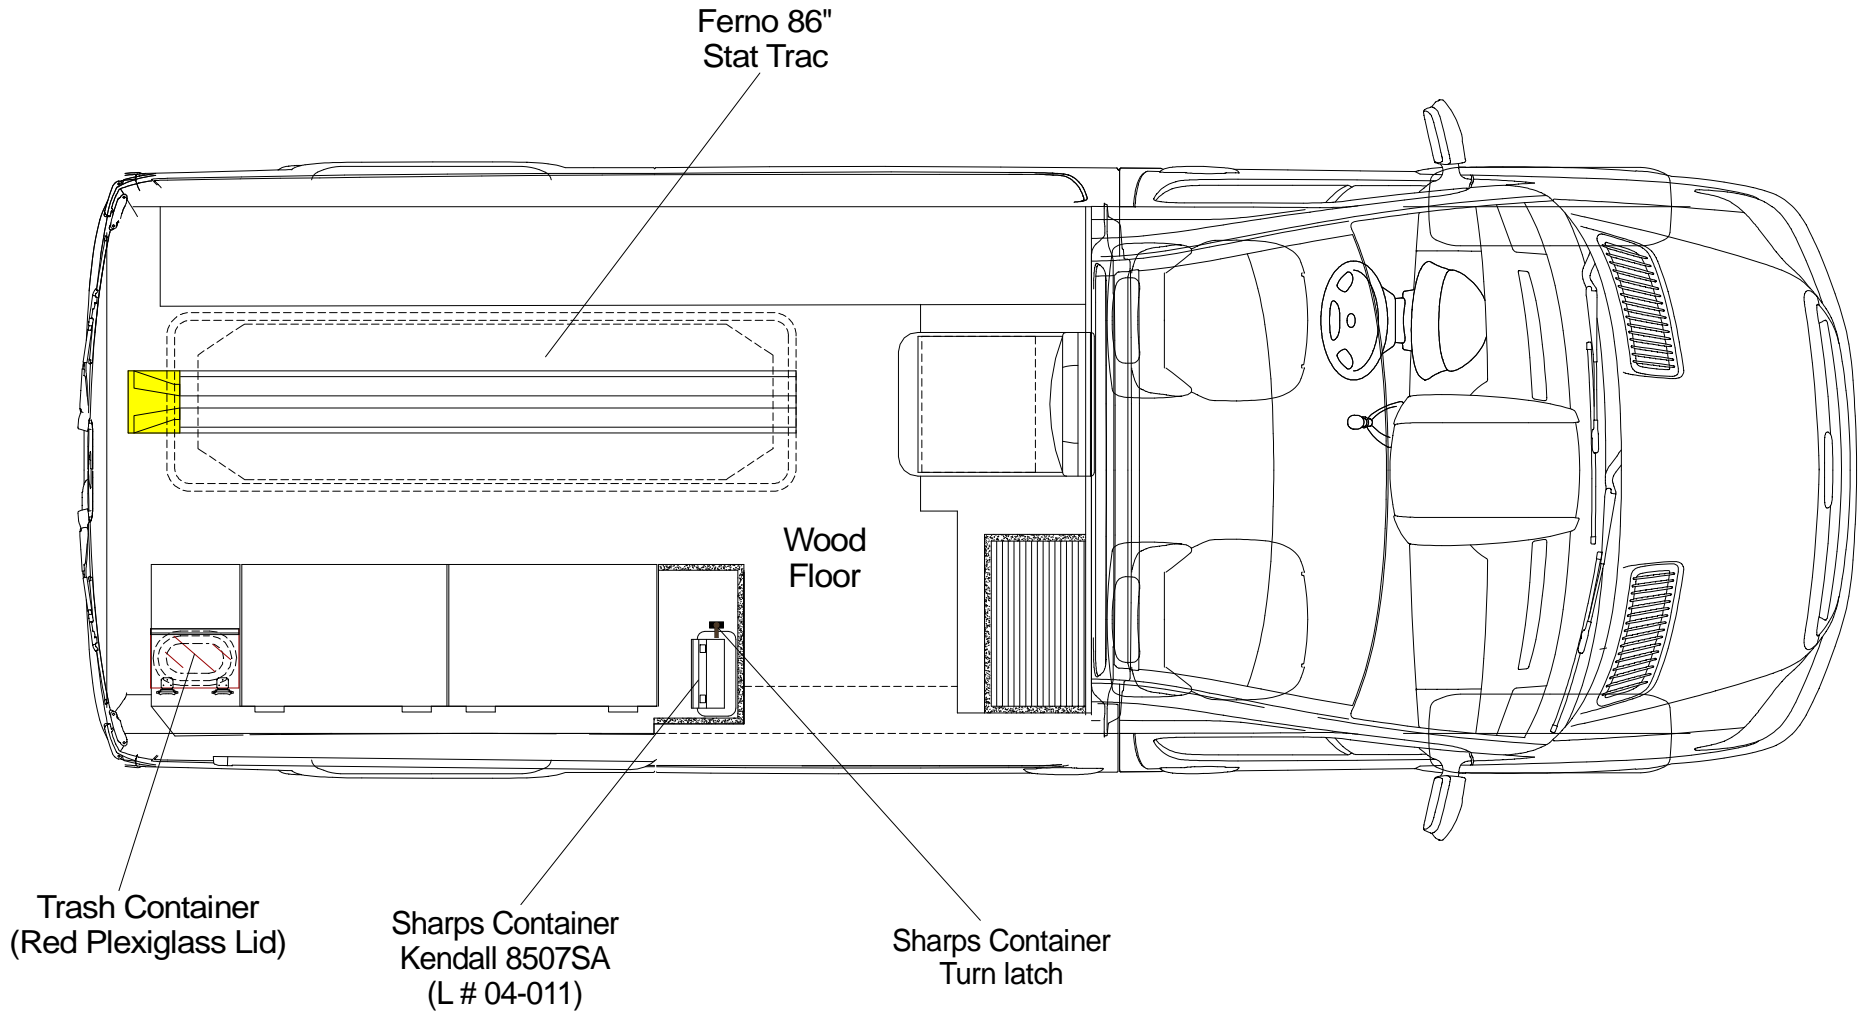

VIEW: Streetside Interior

Drawn by: Jorge M.

LE-5

Note: All dimensions are approximate and subject to change.

Leader Sprinter "LE"

Mercedez - Benz 2500 Sprinter 144" W. B.

Note: All dimensions are approximate and subject to change.

VIEW: Curbside Interior

Drawn by: Jorge M.

LE-7

Note: All dimensions are approximate and subject to change.

Note: All dimensions are approximate and subject to change.

Note: All dimensions are approximate and subject to change.

Note: All dimensions are approximate and subject to change.

Note: All dimensions are approximate and subject to change.

Note: All dimensions are approximate and subject to change.

Leader Sprinter "LE"

Mercedez - Benz 2500 Sprinter 144" W. B.

Note: All dimensions are approximate and subject to change.

VIEW: Exterior Dimensions

Drawn by: Jorge M.

LE-14

Antenna access behind dome lights (6) Dome lights

Terminates

- 1) Behind driver seat _____
- 2) Behind driver seat _____
- 3) _____
- 4) _____
- 5) _____
- 6) _____