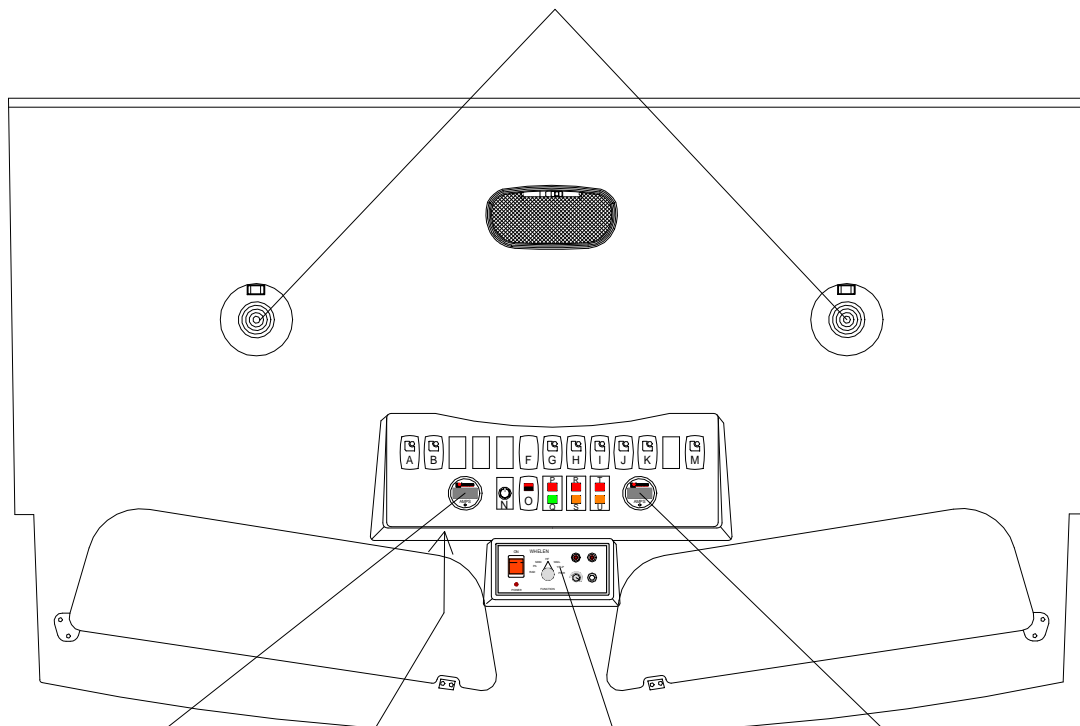

Map lights
Red / White LED

Digital smart
Amp. Meter

Emergency
Start Re-Set

Whelen 295
HFSA-7 Ca. Spec.
w/ Remote Amp.

Digital smart
Volt Meter
w/ Low voltage
alarm

SWITCHES

- A. PRI- SEC- LIT RED/ AMBER LED
(SIREN ACTIVATED PRIMARY ONLY)
- B. HEAD LIGHT FLASER -LIT CLEAR LED
- C. BLANK
- D. BLANK
- E. BLANK
- F. BACK UP ALARM-RESET TYPE-MOM. ON (NON LIT)
- G. LEFT SCENE WHITE LIT LED
- H. REAR SCENE WHITE LIT LED
- I. RIGHT SCENE WHITE LIT LED
- J. PATIENT DOME 3-WAY - LIT AMBER LED
- K. PATIENT HEAT A/C 3-WAY - LIT BLUE LED
- L. BLANK
- M. MOD. DISCONNECT - GREEN LIT LED
- N. DIMMER KNOB
- O. EMERGENCY START,ON-OFF GUARDED (NON LIT)

PILOT LIGHTS

- P. PILOT LIGHT - EMERGENCY START RED LED
- Q. PILOT LIGHT - MASTER ON GREEN LED
- R. PILOT LIGHT - DOOR OPEN RED LED
- S. PILOT LIGHT - COMP. OPEN AMBER LED
- T. PILOT LIGHT - PARKING BRAKE RED LED
- U. PILOT LIGHT - LOW VOLTAGE AMBER LED