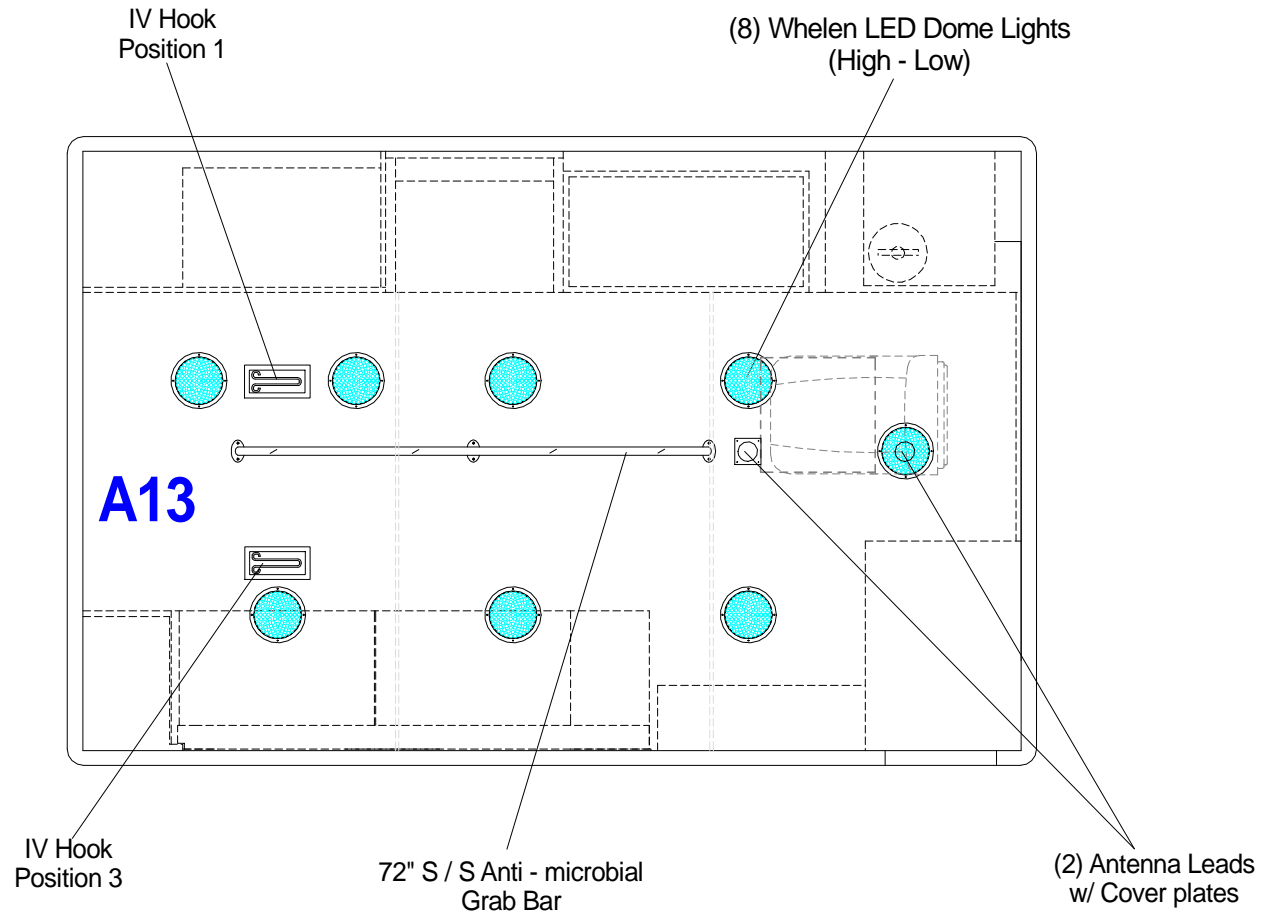

Note: All dimensions are approximate and subject to change.

Note: All dimensions are approximate and subject to change.

Map lights
Red / White LED

Note: All dimensions are approximate and subject to change.