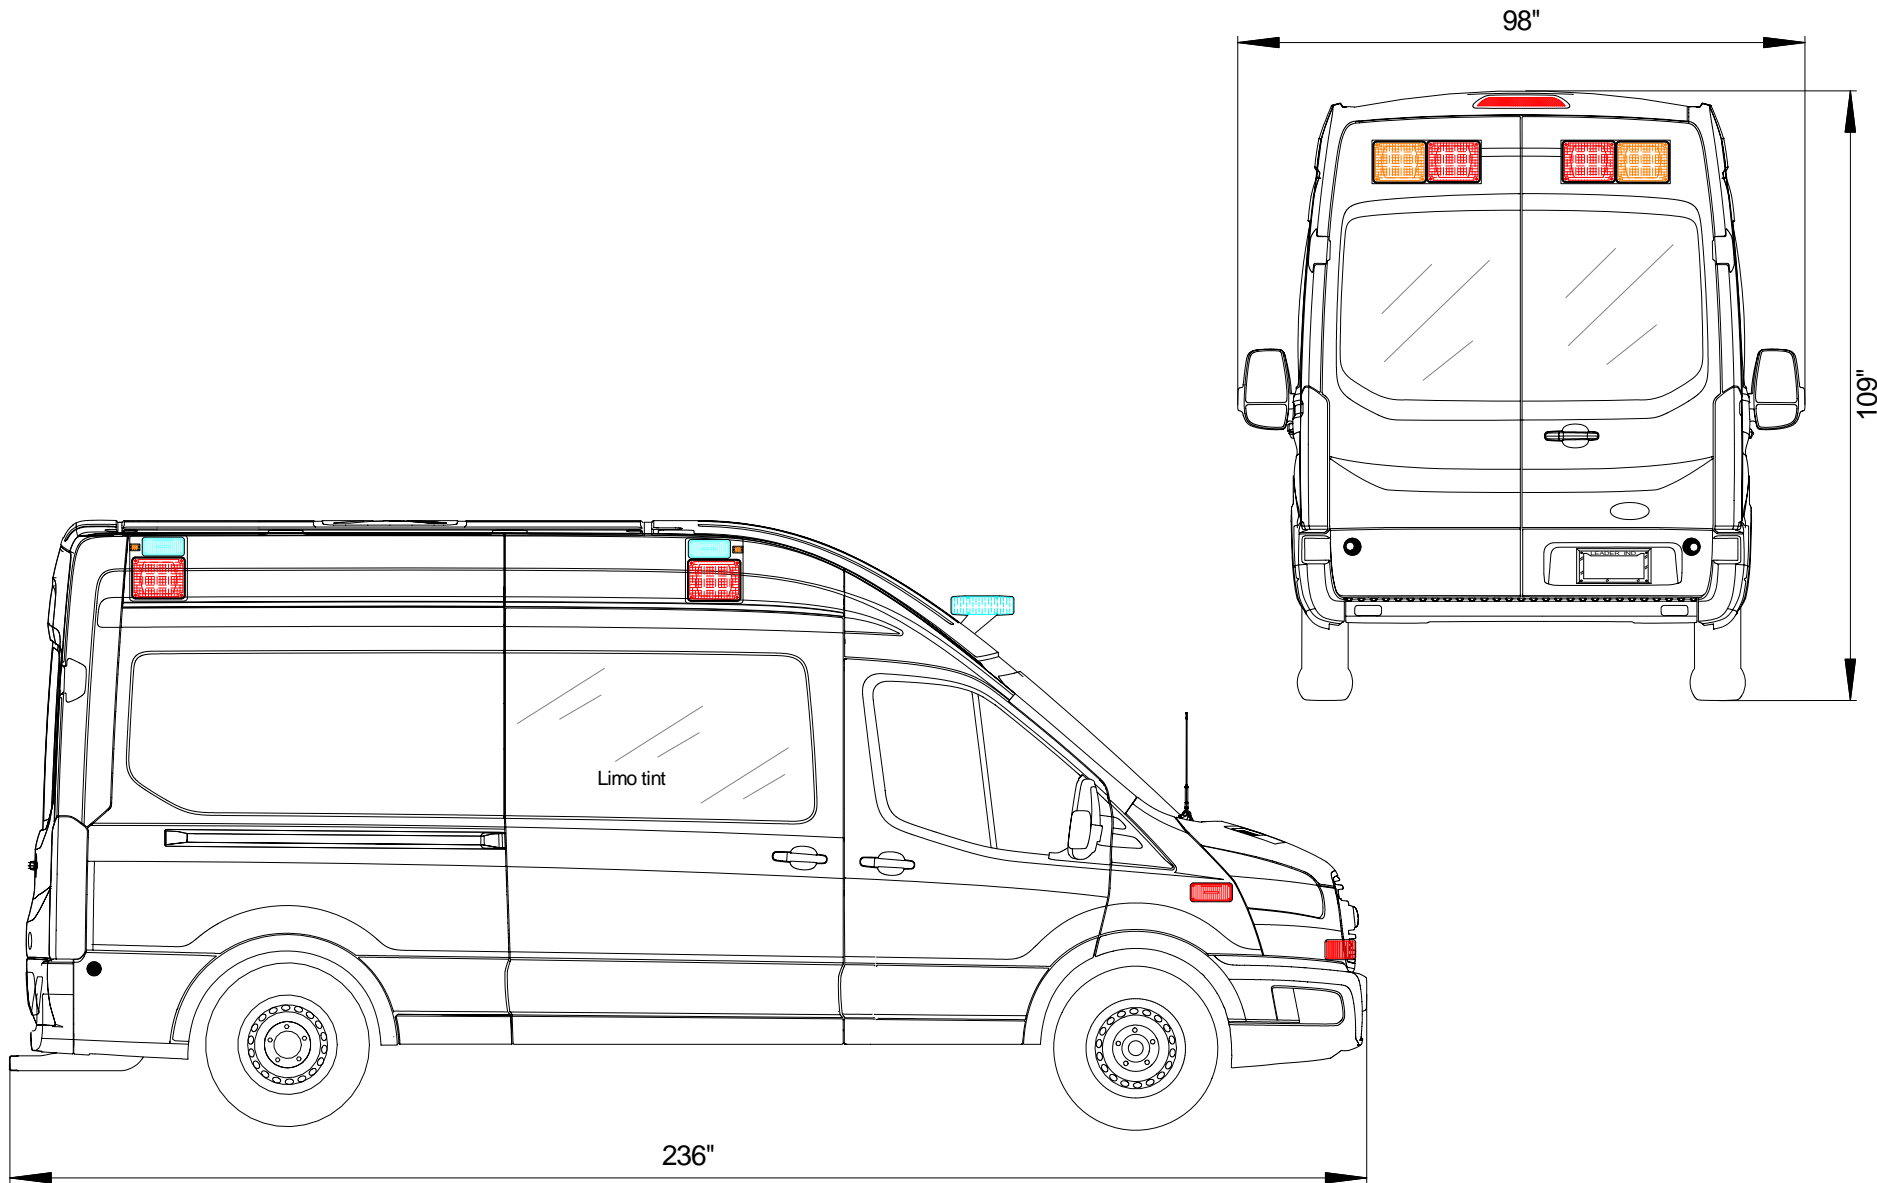

Leader Transit HR "*LE*" 2016

Ford Transit High Roof 148" W.B. 78" Headroom

Note: All dimensions are approximate and subject to change.

VIEW: Exterior Dimensions

Drawn by: Jorge M.

DATE: Feb. - 2016

LE-14