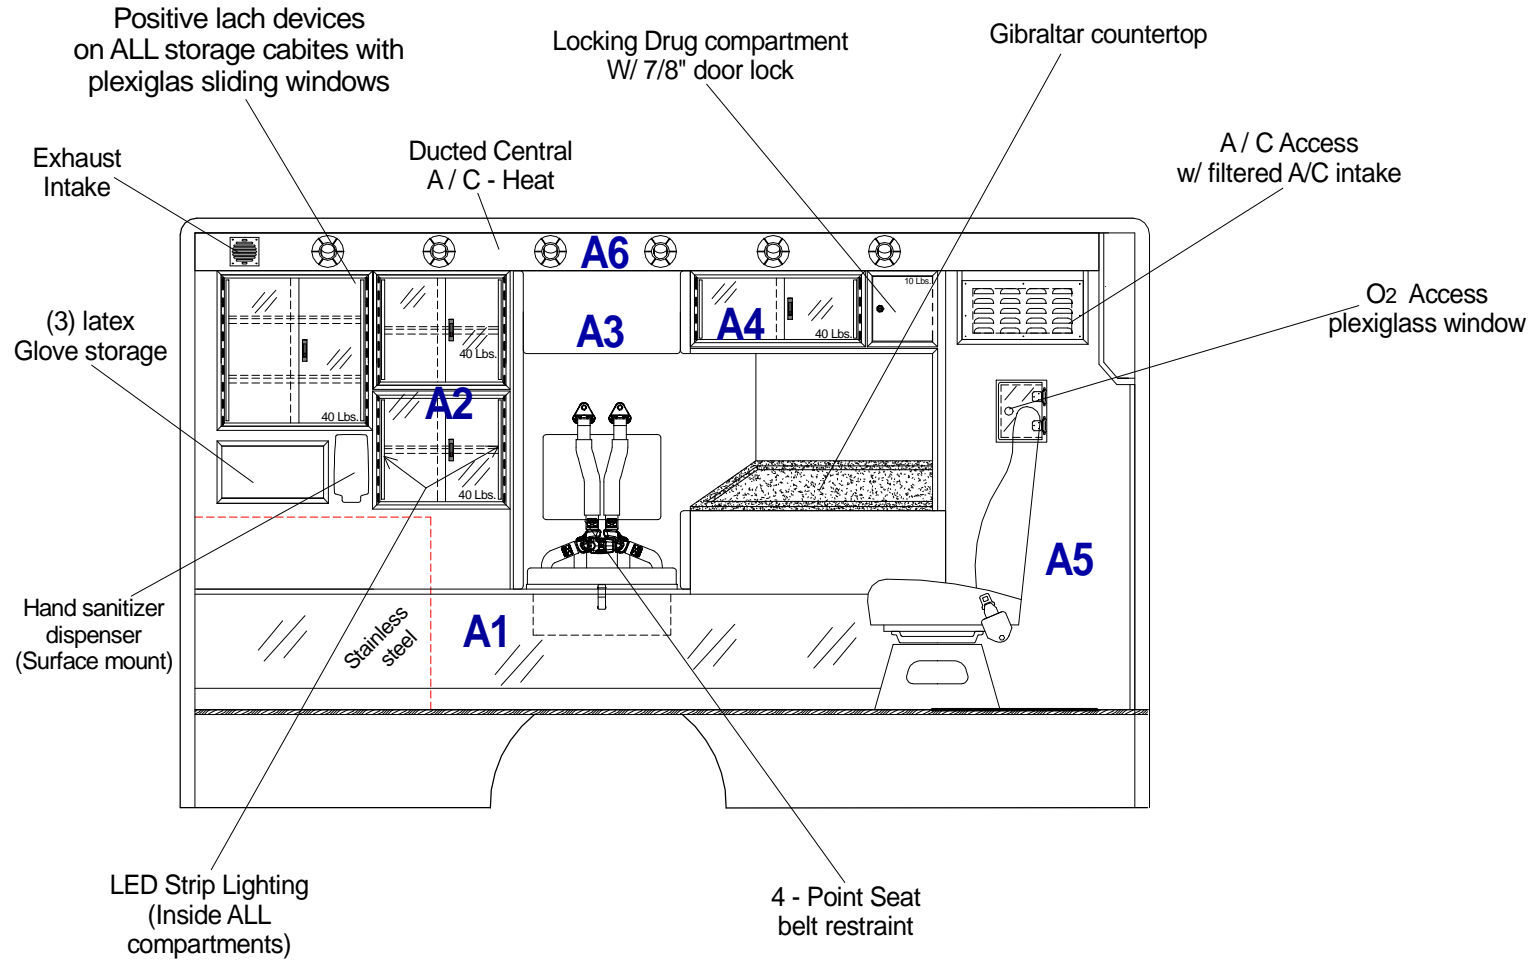

Note: All dimensions are approximate and subject to change.

COMPT	INSIDE HEIGHT	INSIDE WIDTH	INSIDE DEPTH	CLEAR OPENING HEIGHT	CLEAR OPENING WIDTH
M4	84.98	12.25	19.25	65.00	9.94
M5	20.36	29.14	19.25	17.26	26.70
M6				49.64	16.45
M7	15.75	18.67	19.25	15.19	16.45

# WHITE GLOSS LAMINATE

Note: All dimensions are approximate and subject to change.

Note: All dimensions are approximate and subject to change.

Note: All dimensions are approximate and subject to change.

Note: All dimensions are approximate and subject to change.