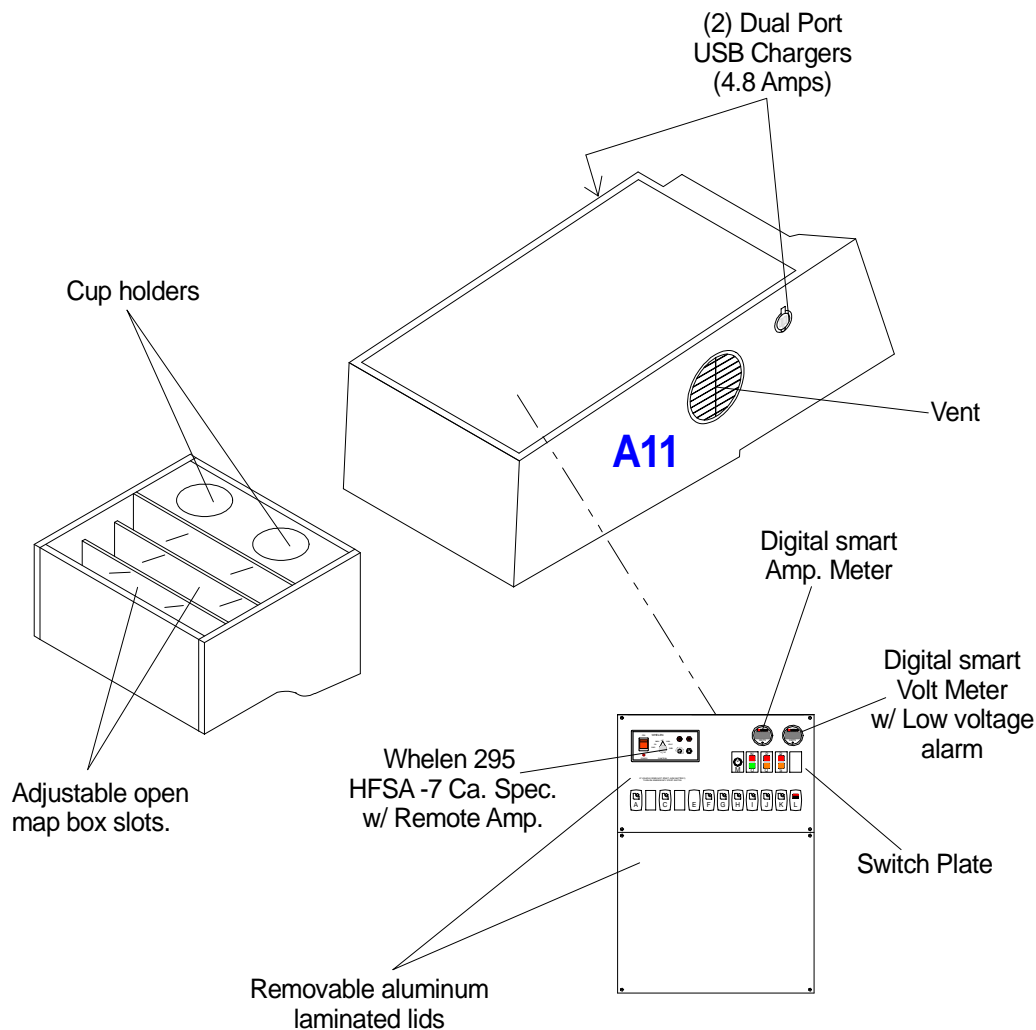

CUSTOM CONSOLE

SWITCHES

- A. PRI- SEC- LIT RED/ AMBER LED
- B. BLANK
- C. **WHITE LED CUT-OUT - MOM ON NON LIT**
- D. BLANK
- E. BACK UP ALARM-RESET TYPE-MOM. ON (NON LIT)
- F. LEFT SCENE WHITE LIT LED
- G. REAR SCENE WHITE LIT LED
- H. RIGHT SCENE WHITE LIT LED
- I. PATIENT DOME 3-WAY - LIT AMBER LED
- J. PATIENT HEAT A/C 3-WAY - LIT BLUE LED
- K. MOD. DISCONNECT - GREEN LIT LED
- L. EMERGENCY START,ON-OFF GUARDED (NON LIT)
- M. DIMMER KNOB

PILOT LIGHTS

- N. PILOT LIGHT - EMERGENCY START RED LED
- O. PILOT LIGHT - MASTER ON GREEN LED
- P. PILOT LIGHT - DOOR OPEN RED LED
- Q. PILOT LIGHT - COMP. OPEN AMBER LED
- R. PILOT LIGHT - PARKING BRAKE RED LED
- S. PILOT LIGHT - LOW VOLTAGE AMBER LED

Note: All dimensions are approximate and subject to change.