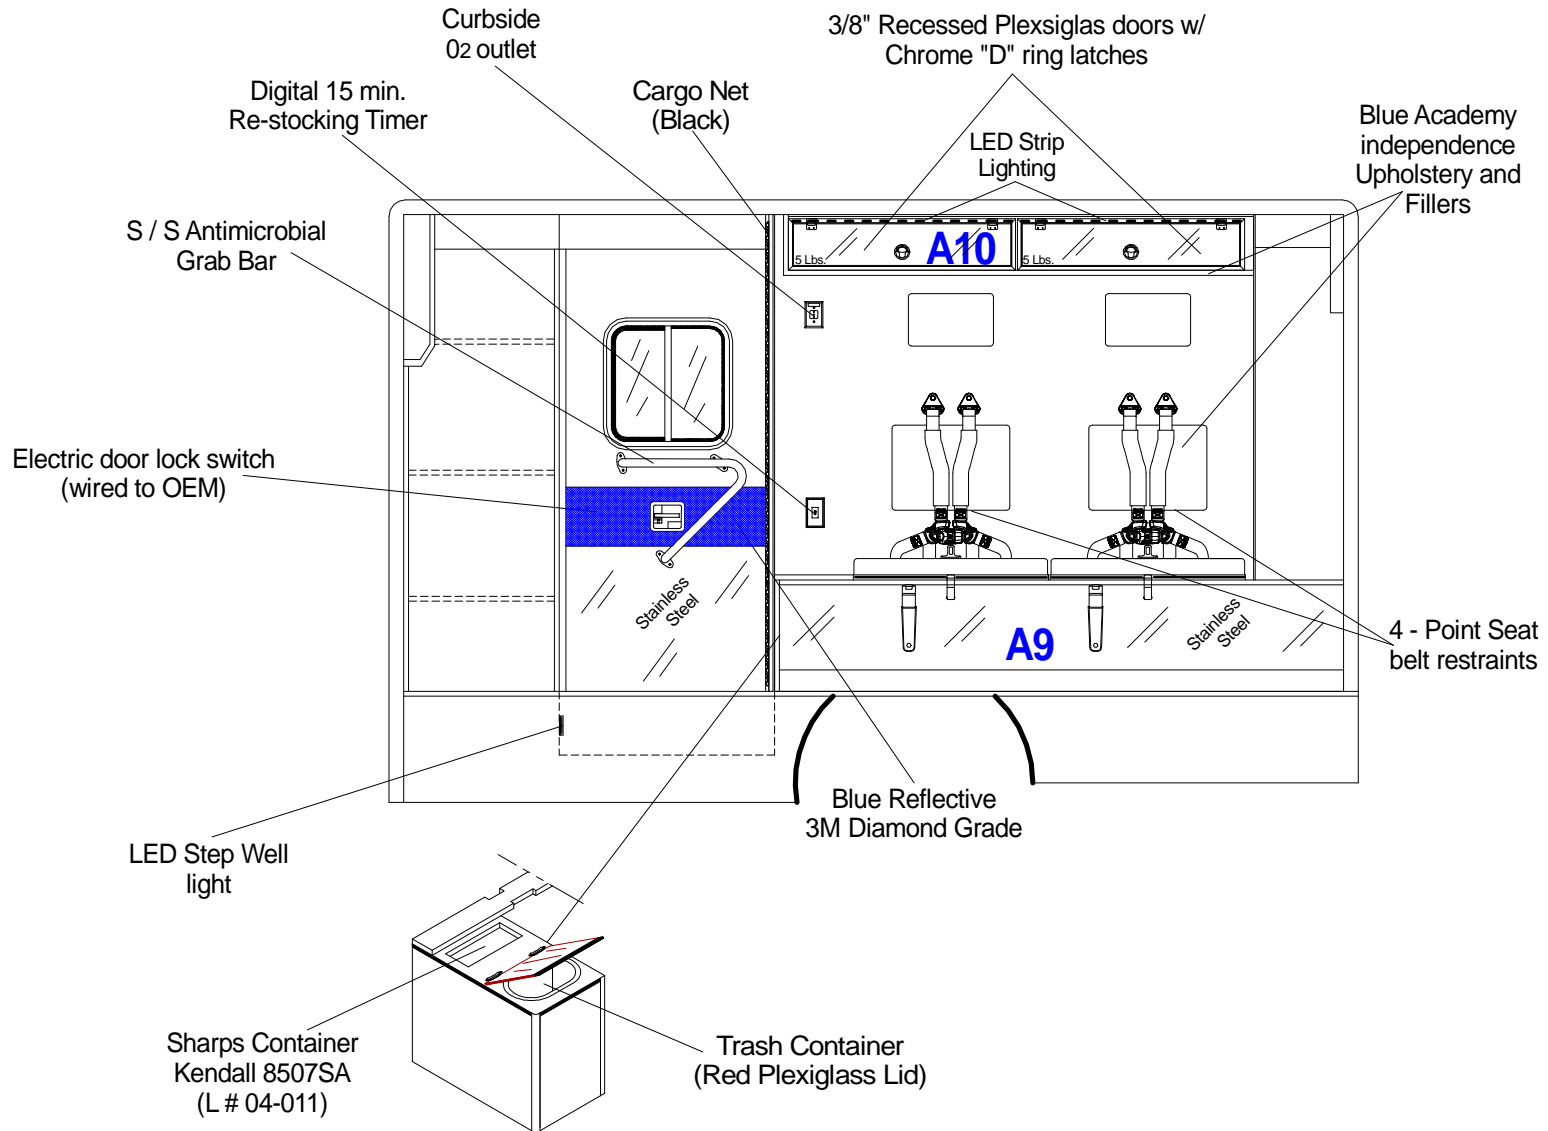

Note: All dimensions are approximate and subject to change.

COMPT	INSIDE HEIGHT	INSIDE WIDTH	INSIDE DEPTH	CLEAR OPENING HEIGHT	CLEAR OPENING WIDTH
M4	84.98	12.25	19.25	65.00	9.94
M5	20.36	29.14	19.25	17.26	26.70
M6				49.64	16.45
M7	15.75	18.67	19.25	15.19	16.45

Note: All dimensions are approximate and subject to change.

Note: All dimensions are approximate and subject to change.

Note: All dimensions are approximate and subject to change.

# WHITE GLOSS LAMINATE

Note: All dimensions are approximate and subject to change.

Note: All dimensions are approximate and subject to change.

Note: All dimensions are approximate and subject to change.

Note: All dimensions are approximate and subject to change.

Map lights  
Red / White LED

Note: All dimensions are approximate and subject to change.