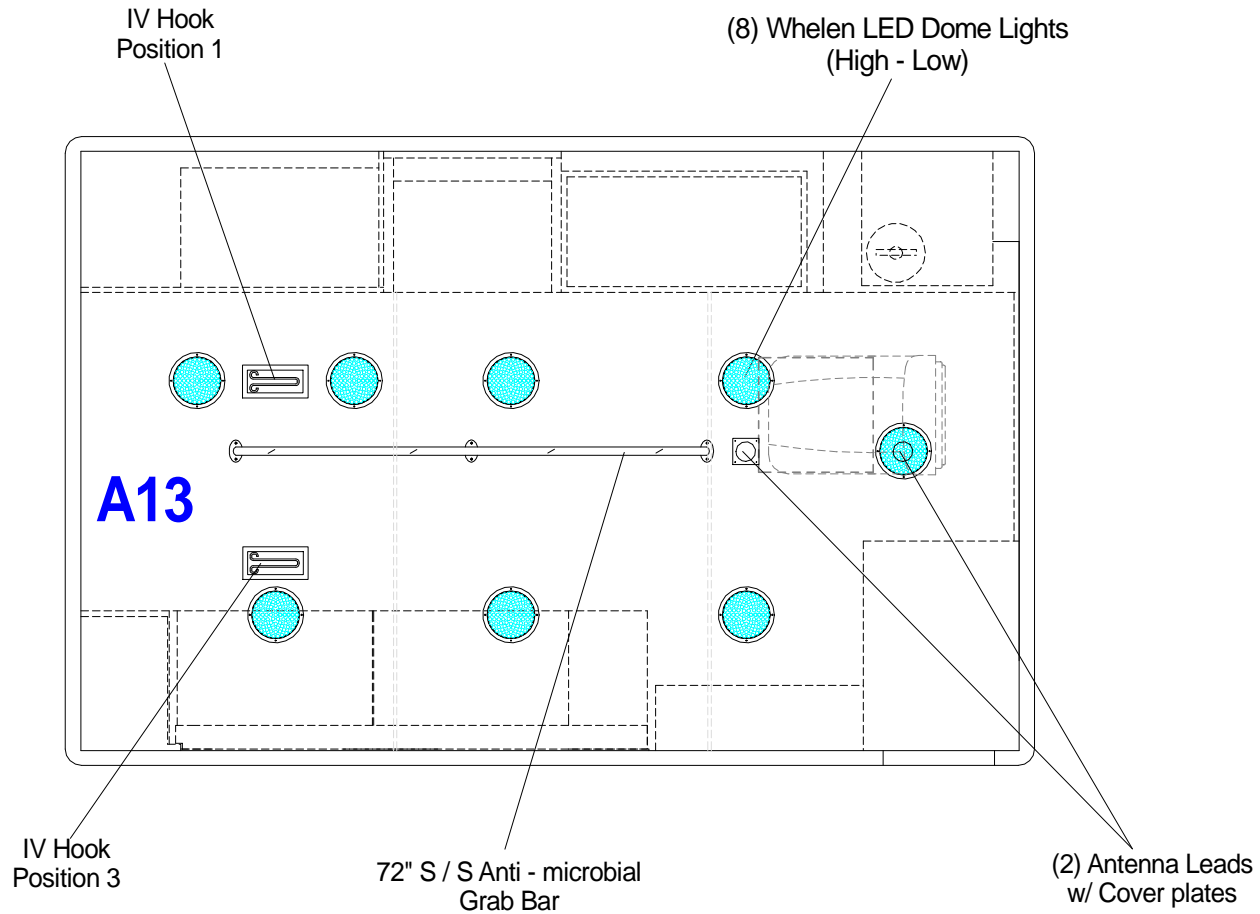

## PILOT LIGHTS

- N. PILOT LIGHT - EMERGENCY START RED LED
- O. PILOT LIGHT - MASTER ON GREEN LED
- P. PILOT LIGHT - DOOR OPEN RED LED
- Q. PILOT LIGHT - COMP. OPEN AMBER LED
- R. PILOT LIGHT - PARKING BRAKE RED LED
- S. PILOT LIGHT - LOW VOLTAGE AMBER LED

Note: All dimensions are approximate and subject to change.

Note: All dimensions are approximate and subject to change.

Note: All dimensions are approximate and subject to change.

Note: All dimensions are approximate and subject to change.

Map lights  
Red / White LED

Note: All dimensions are approximate and subject to change.