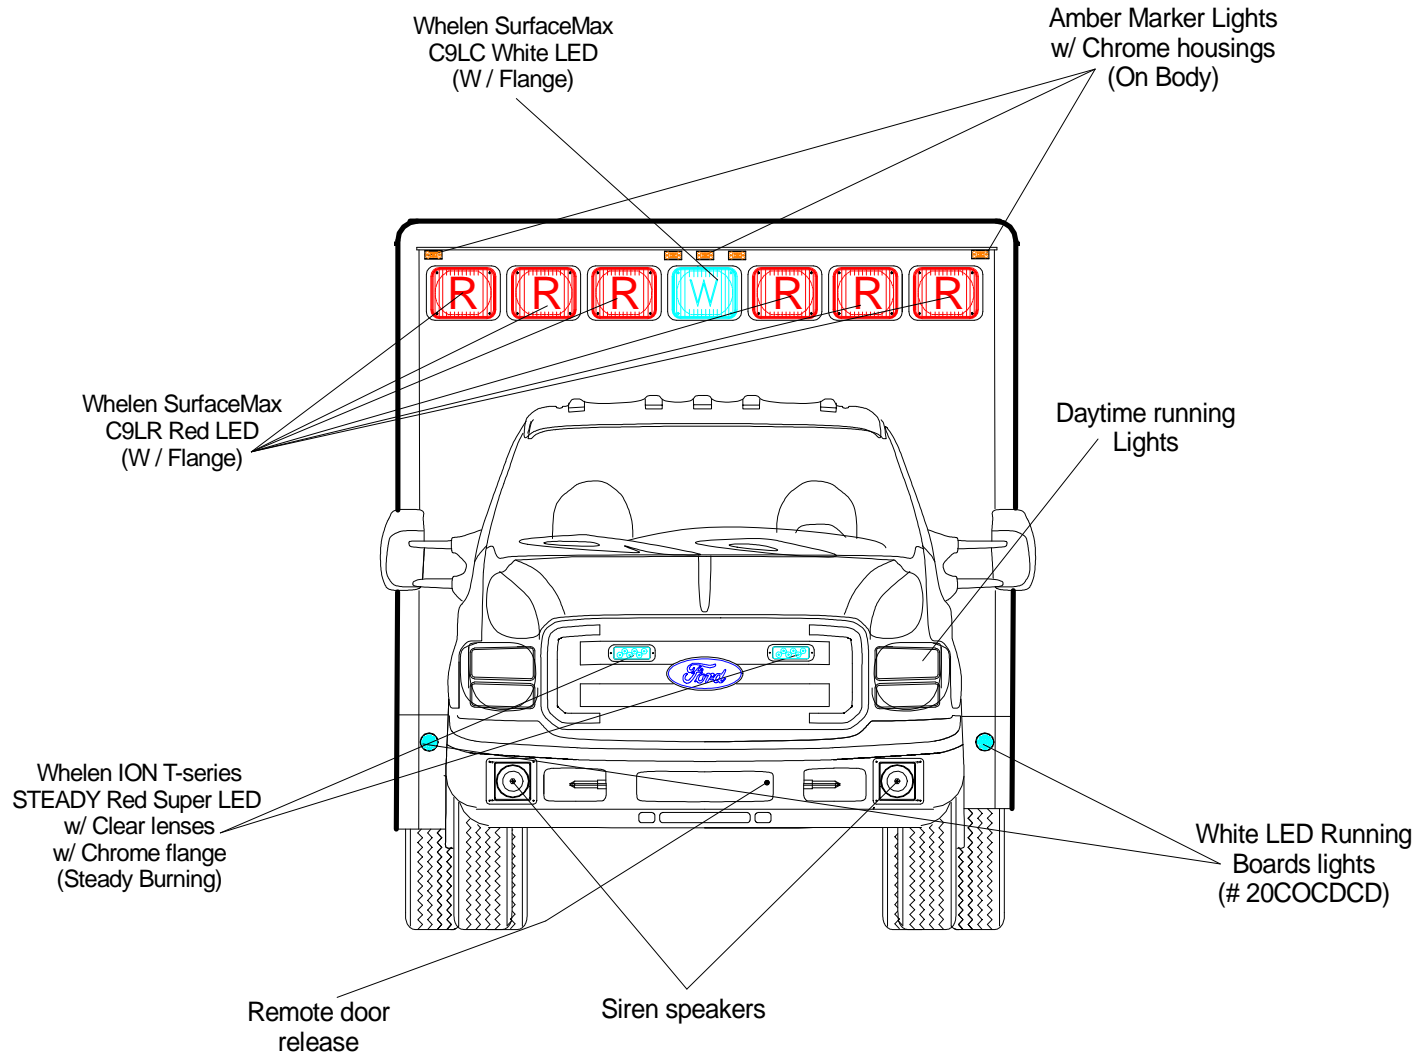

Note: All dimensions are approximate and subject to change.