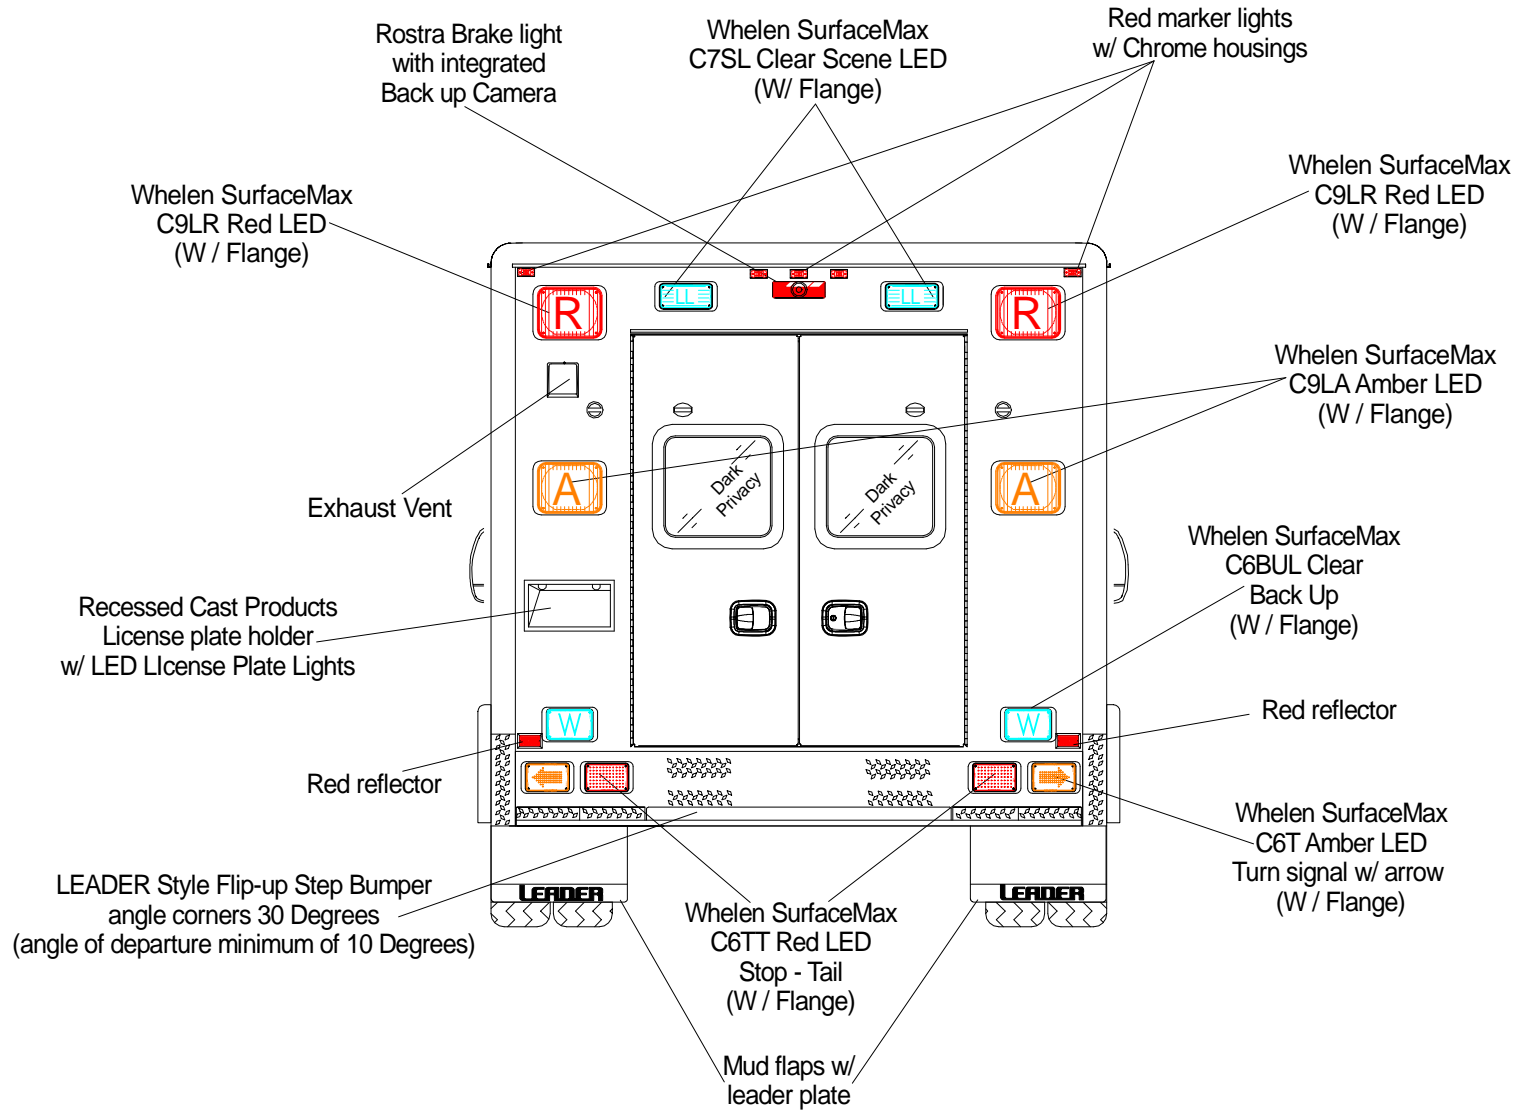

Note: All dimensions are approximate and subject to change.