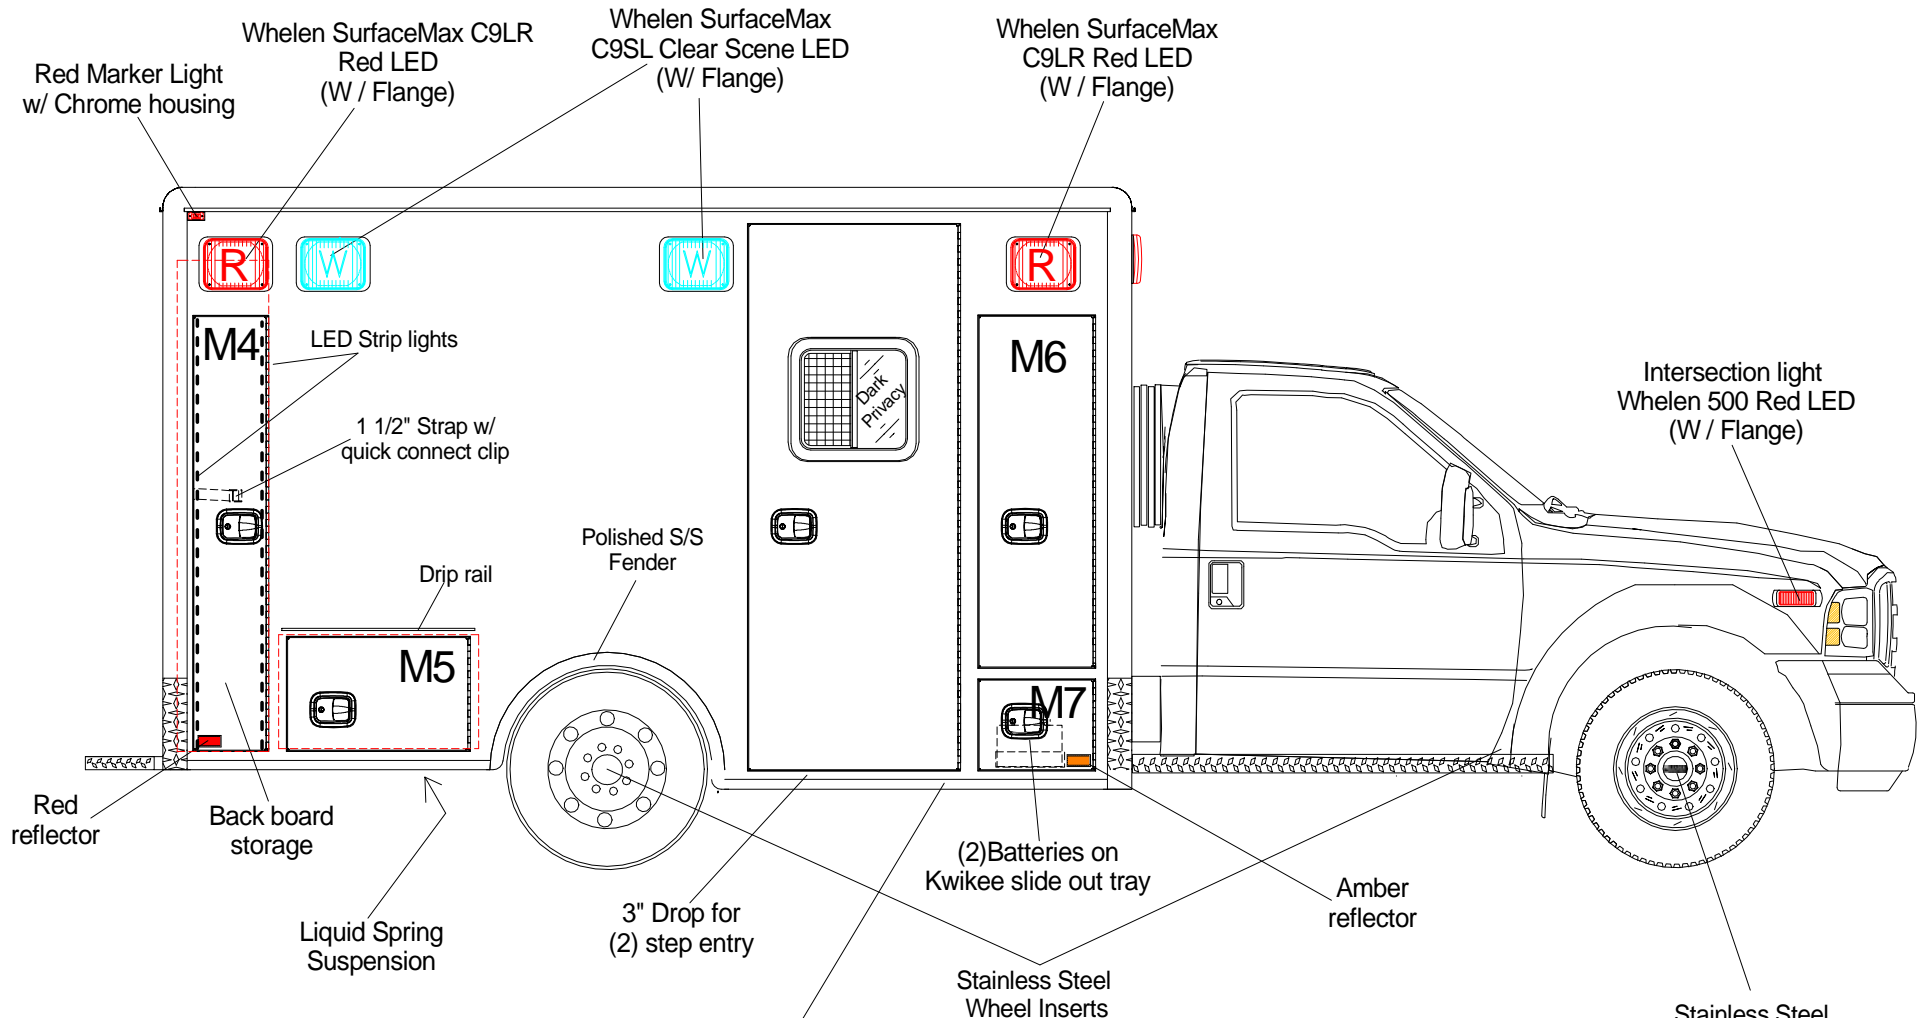

COMPT	INSIDE HEIGHT	INSIDE WIDTH	INSIDE DEPTH	CLEAR OPENING HEIGHT	CLEAR OPENING WIDTH
<b>M1</b>	65.64	19.95	19.25	64.78	18.76
<b>M2</b>	42.50	32.32	19.25	39.48	30.01
<b>M3</b>	40.00	33.93	19.25	39.48	30.51

Note: All dimensions are approximate and subject to change.

COMPT	INSIDE HEIGHT	INSIDE WIDTH	INSIDE DEPTH	CLEAR OPENING HEIGHT	CLEAR OPENING WIDTH
M4	84.98	12.25	19.25	65.00	9.94
M5	20.36	29.14	19.25	17.26	26.70
M6				49.64	16.45
M7	15.75	18.67	19.25	15.19	16.45

# WHITE GLOSS LAMINATE

Note: All dimensions are approximate and subject to change.

Note: All dimensions are approximate and subject to change.

Note: All dimensions are approximate and subject to change.

Note: All dimensions are approximate and subject to change.

Map lights  
Red / White LED

Note: All dimensions are approximate and subject to change.