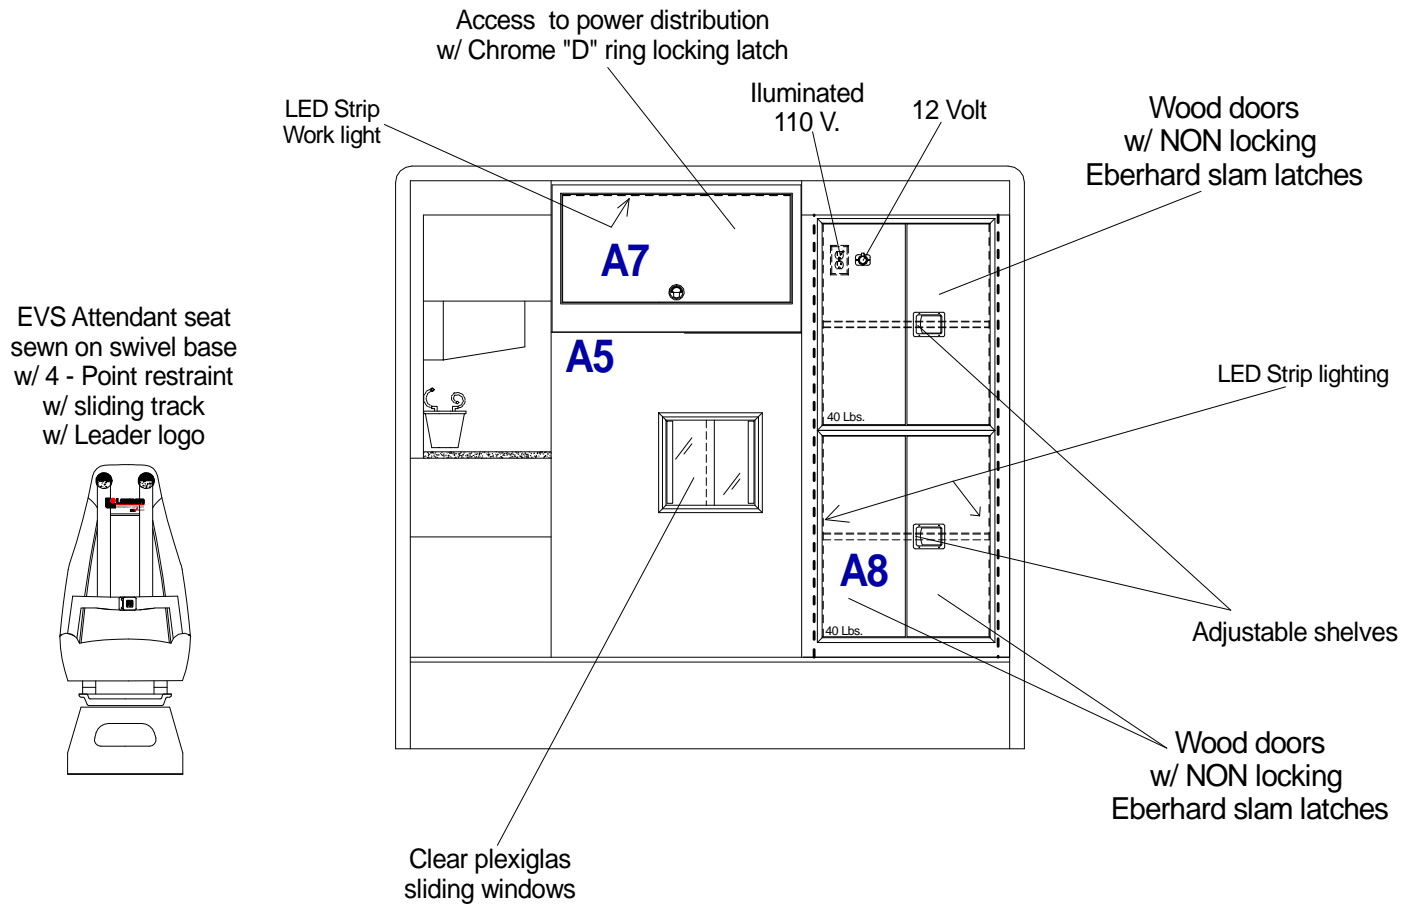

Note: All dimensions are approximate and subject to change.

COMPT	INSIDE HEIGHT	INSIDE WIDTH	INSIDE DEPTH	CLEAR OPENING HEIGHT	CLEAR OPENING WIDTH
M4	84.98	12.25	19.25	65.00	9.94
M5	20.36	29.14	19.25	17.26	26.70
M6				49.64	16.45
M7	15.75	18.67	19.25	15.19	16.45

# WHITE GLOSS LAMINATE

Note: All dimensions are approximate and subject to change.

Note: All dimensions are approximate and subject to change.

Note: All dimensions are approximate and subject to change.

Note: All dimensions are approximate and subject to change.