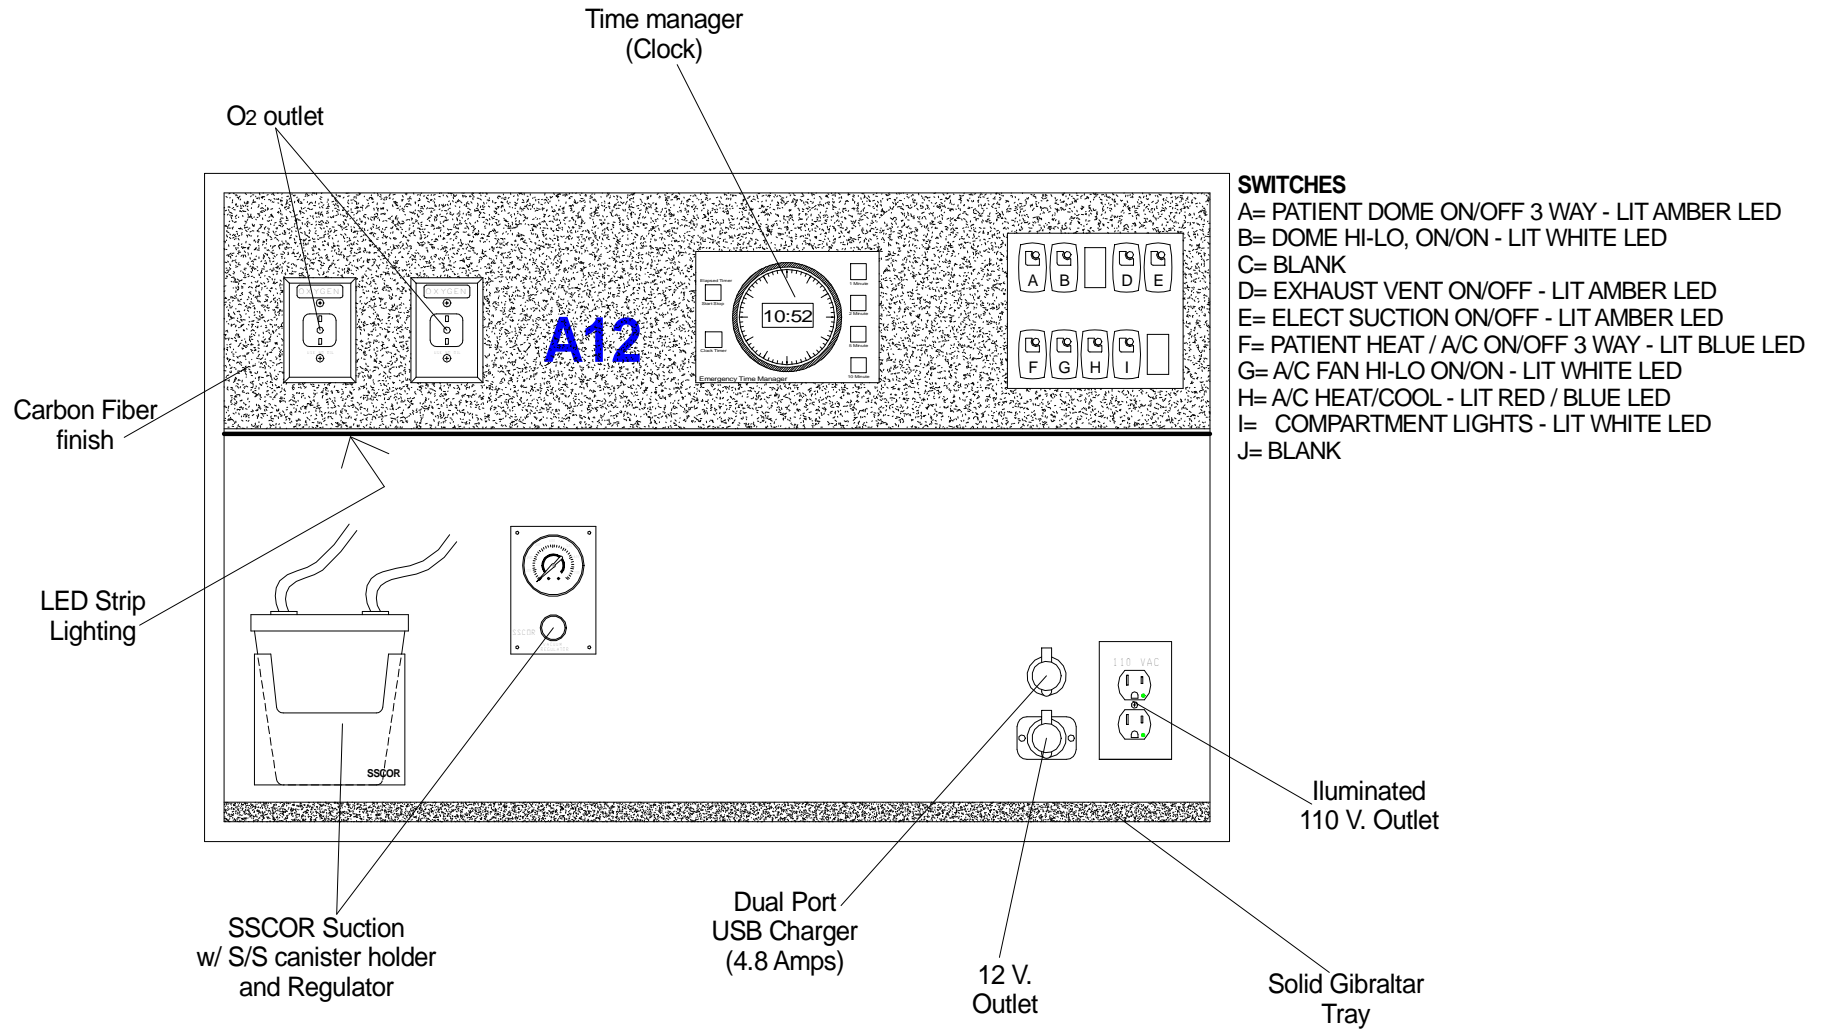

Note: All dimensions are approximate and subject to change.