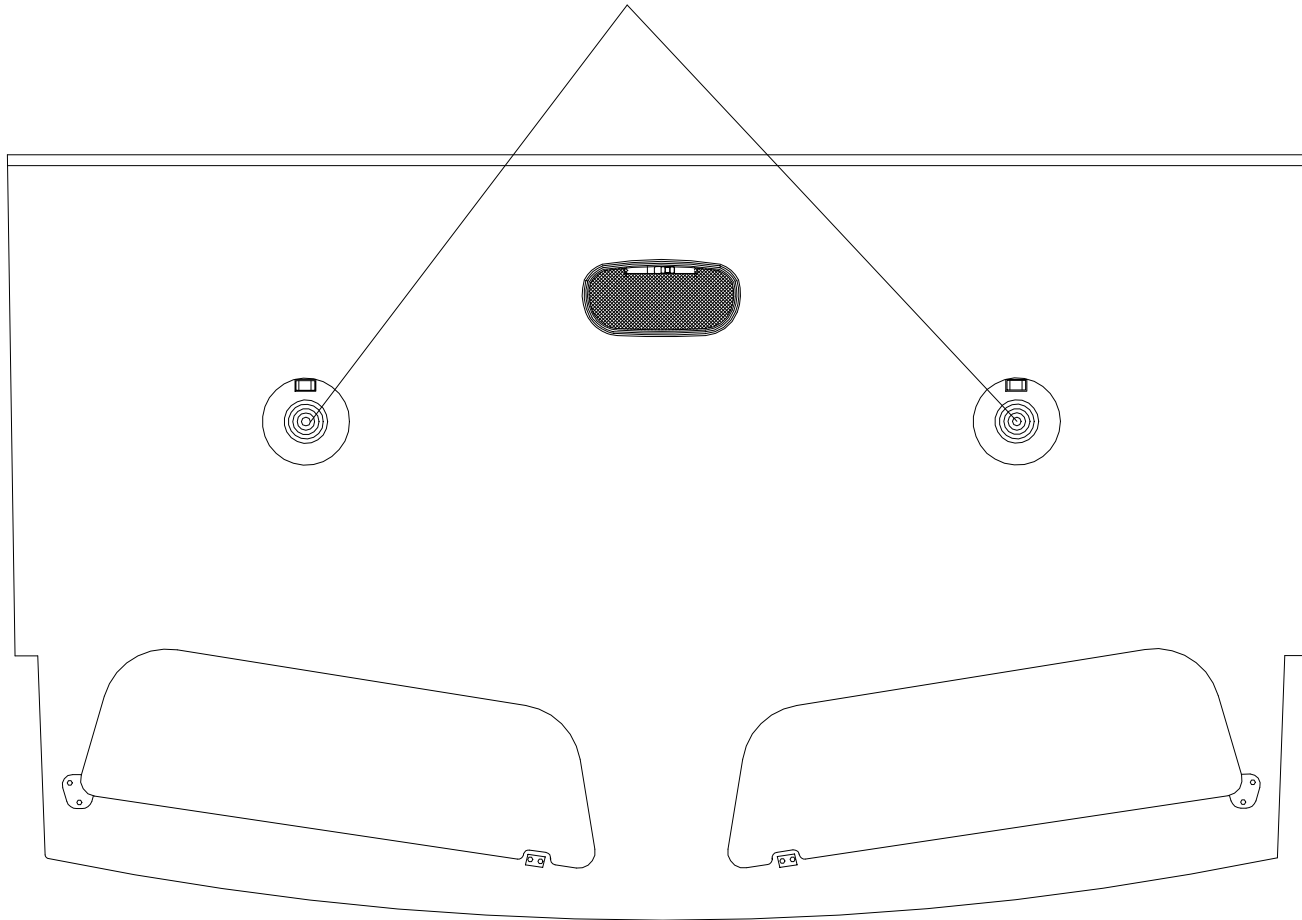

Map lights  
Red / White LED

Note: All dimensions are approximate and subject to change.