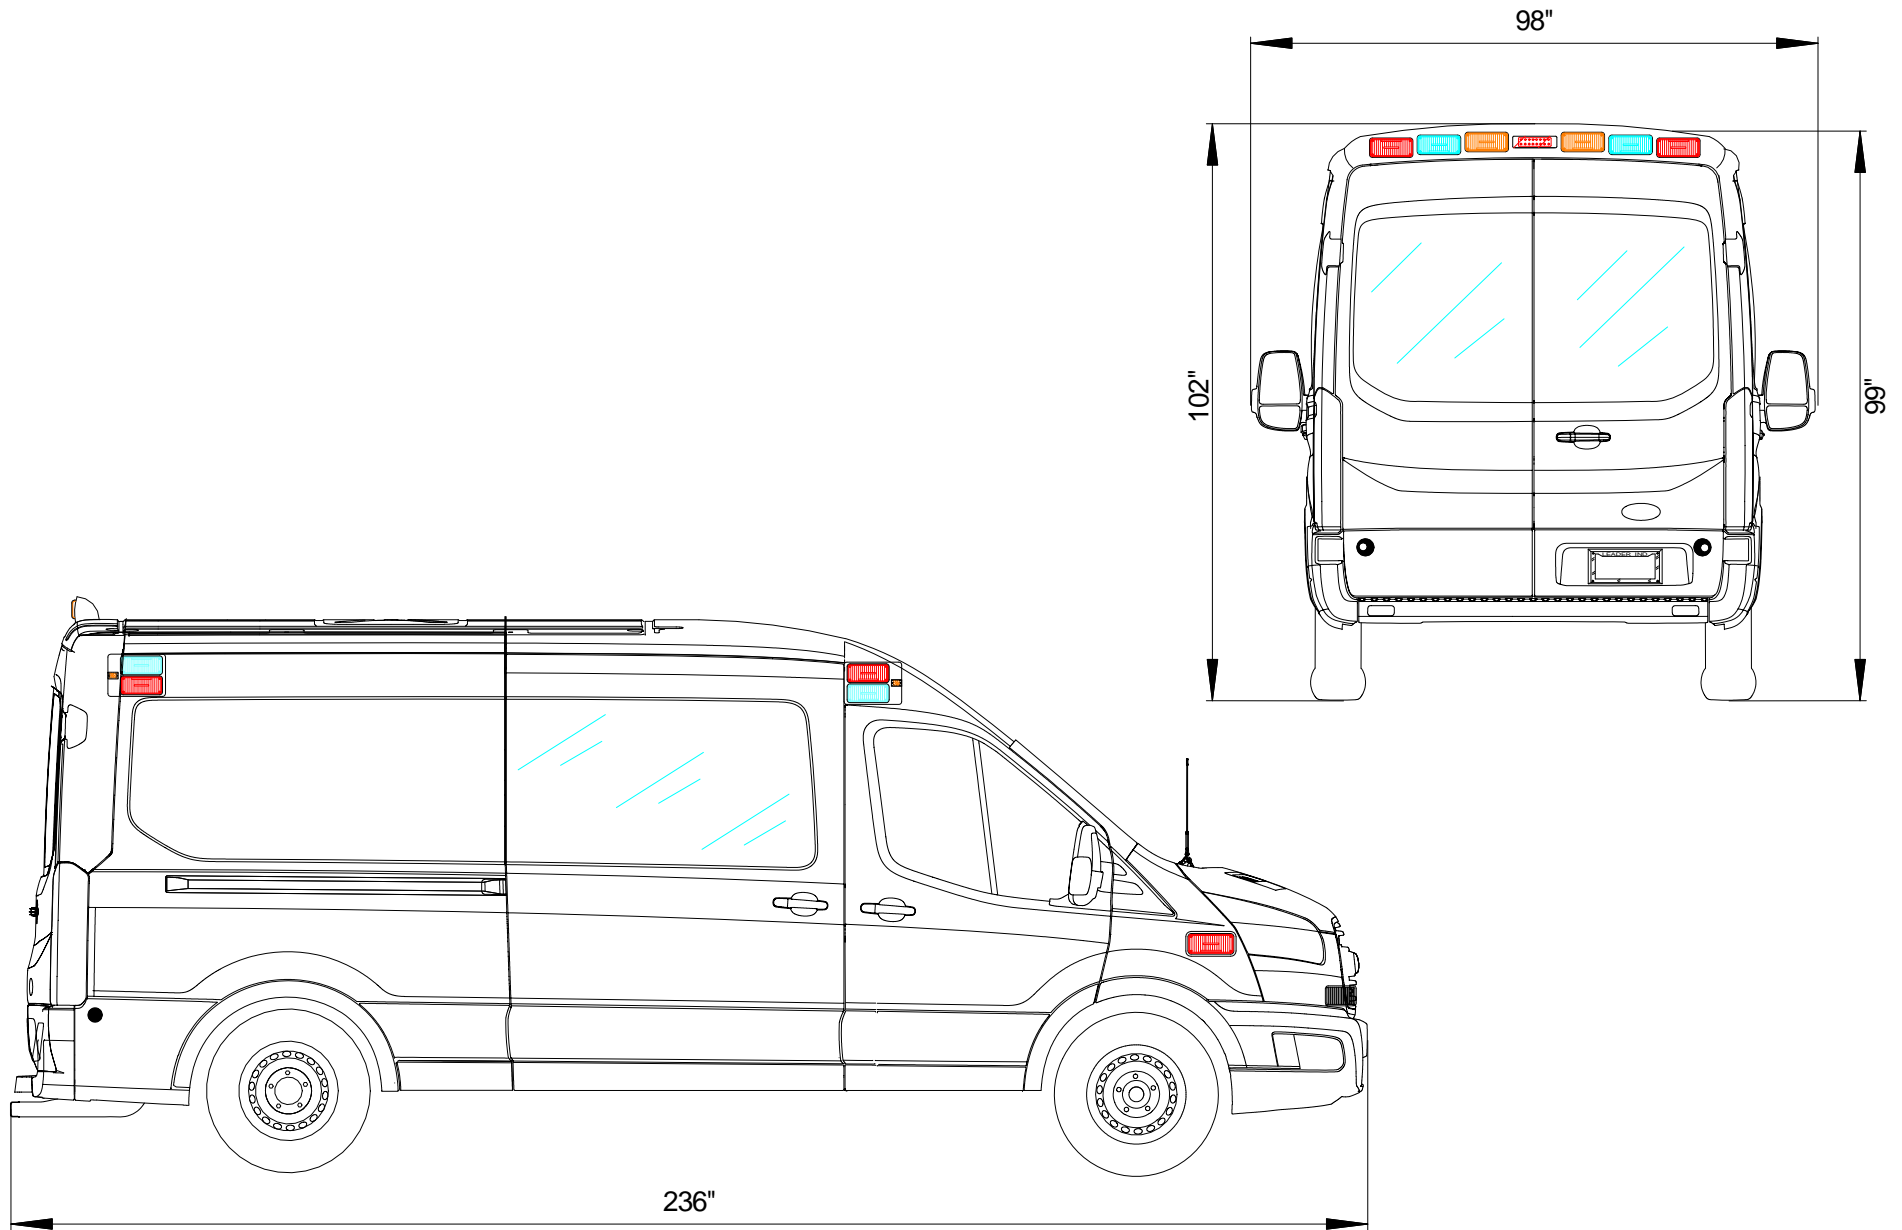

Leader Transit MR "SE" 2016

Ford Transit Medium Roof 148" W.B. 69" Headroom

Note: All dimensions are approximate and subject to change.

VIEW: Exterior Dimensions

Drawn by: Jorge M.

DATE: Feb. - 2016

LE-14