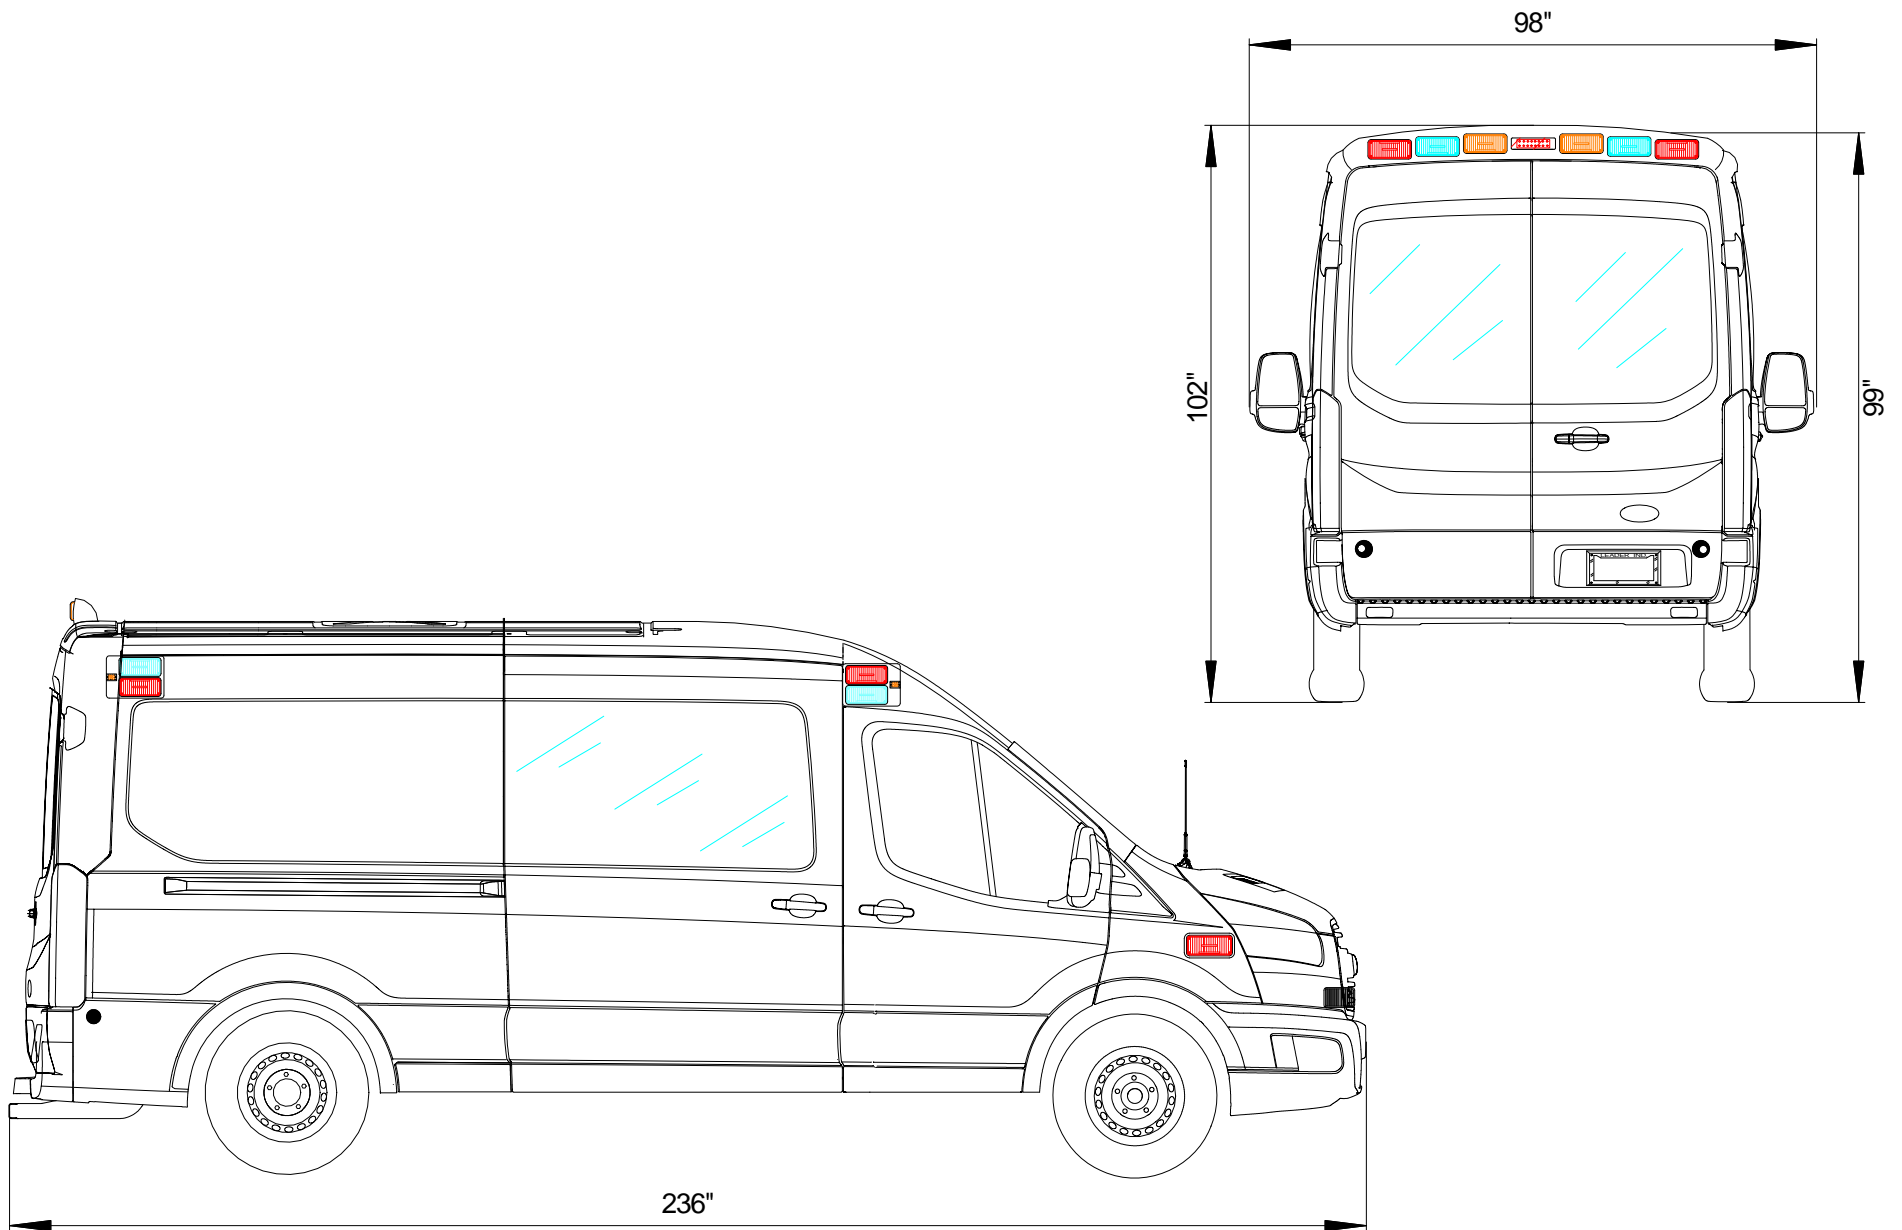

Leader Transit MR "DE" 2016

Ford Transit Medium Roof **DIESEL** 148" W.B. 69" Headroom

Note: All dimensions are approximate and subject to change.

VIEW: Exterior Dimensions

Drawn by: Jorge M.

DATE: March - 2016

LE-14