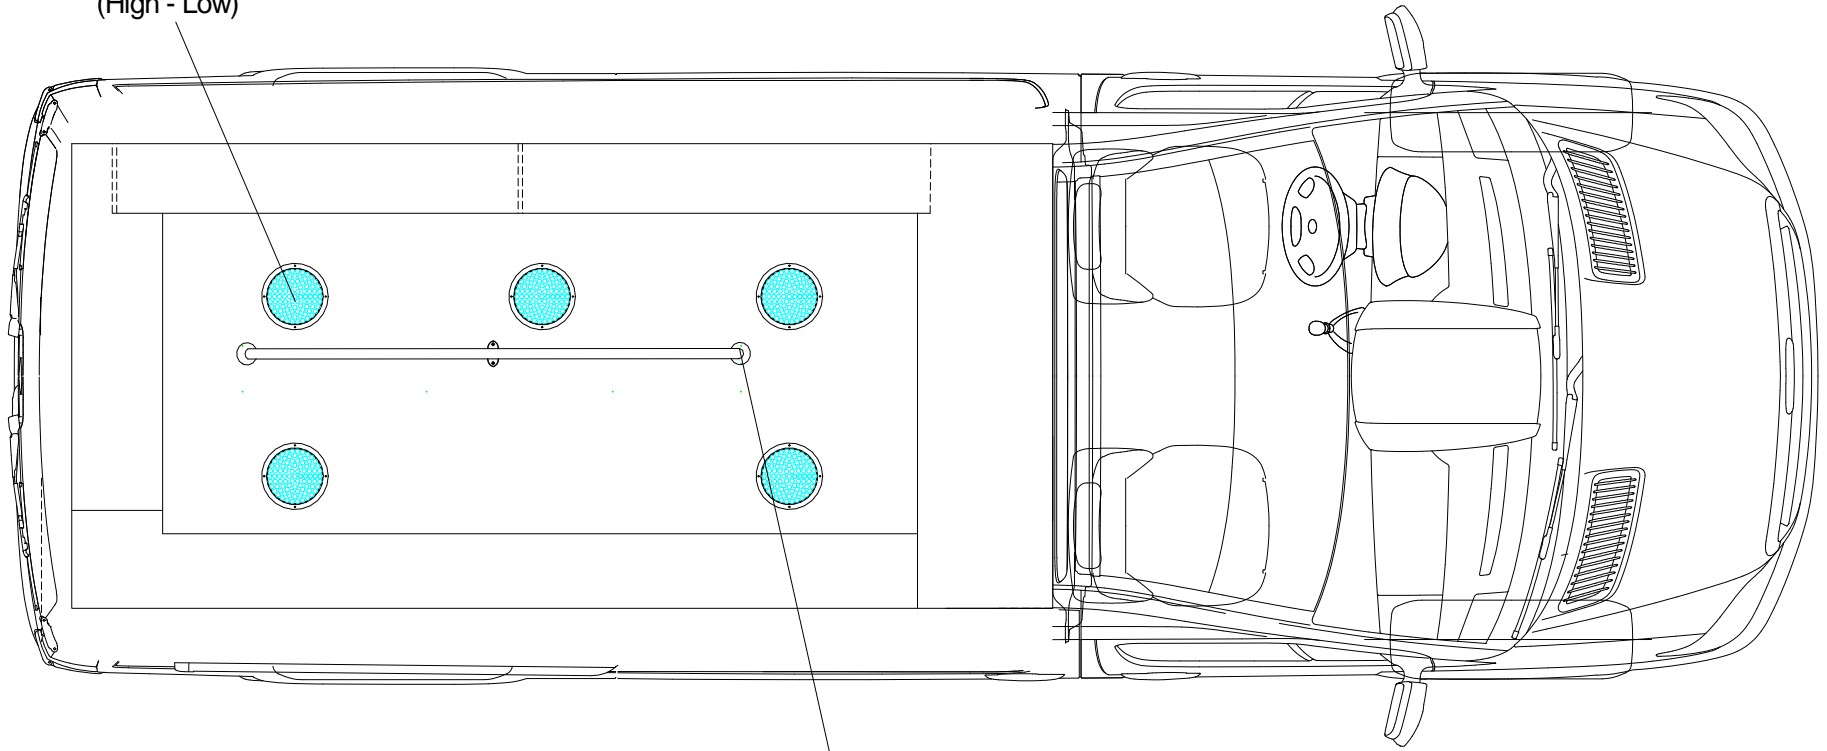

(5) Halogen Dome Lights  
(High - Low)

Grab Rail 64"  
Stainless Steel

Note: All dimensions are approximate and subject to change.