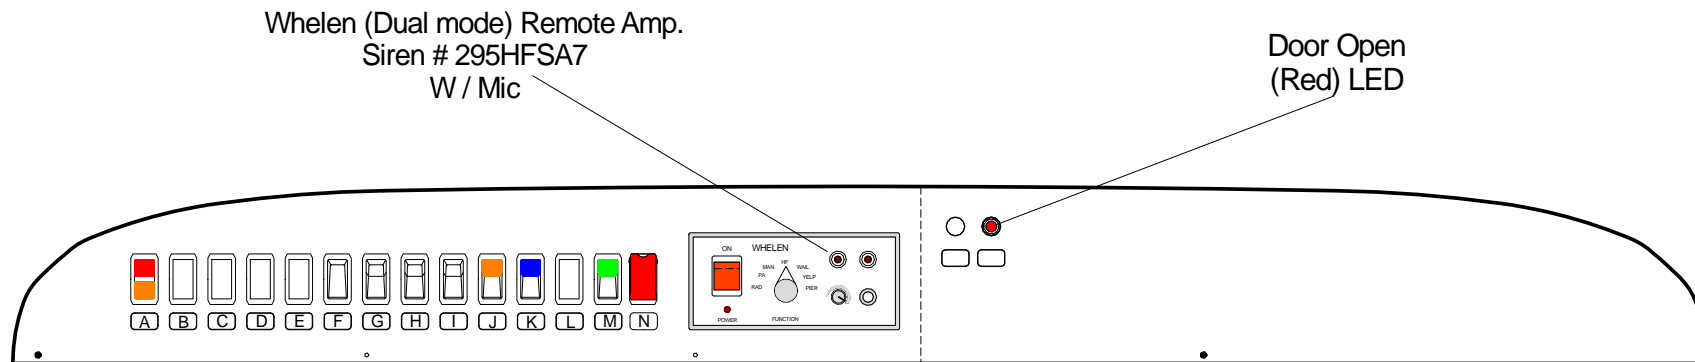

- A-PRI-SEC RED AMBER,ON-OFF-ON - LIT RED/AMBER LED  
(PRI) ALL EMERGENCY LIGHTS INCLUDING REAR.  
(SEC) REAR AMBER / RED HALOGEN ONLY.
- B-BLANK
- C-BLANK
- D-BLANK
- E-BLANK
- F-BACK UP ALARM-RESET TYPE-MOMENTARY ON (NON LIT)
- G-LEFT SCENE - LIT WHITE LED
- H-REAR SCENE - LIT WHITE LED
- I -RIGHT SCENE - LIT WHITE LED
- J- 3 WAY PATIENT DOME, ON-ON - LIT AMBER LED
- K- 3 WAY PATIENT A/C, ON-ON - LIT BLUE LED
- L- BLANK.
- M- MOD. DISCONNECT - LIT GREEN LED
- N- BLANK

Whelen (Dual mode) Remote Amp.  
Siren # 295HFSA7  
W / Mic

Door Open  
(Red) LED

Note: All dimensions are approximate and subject to change.