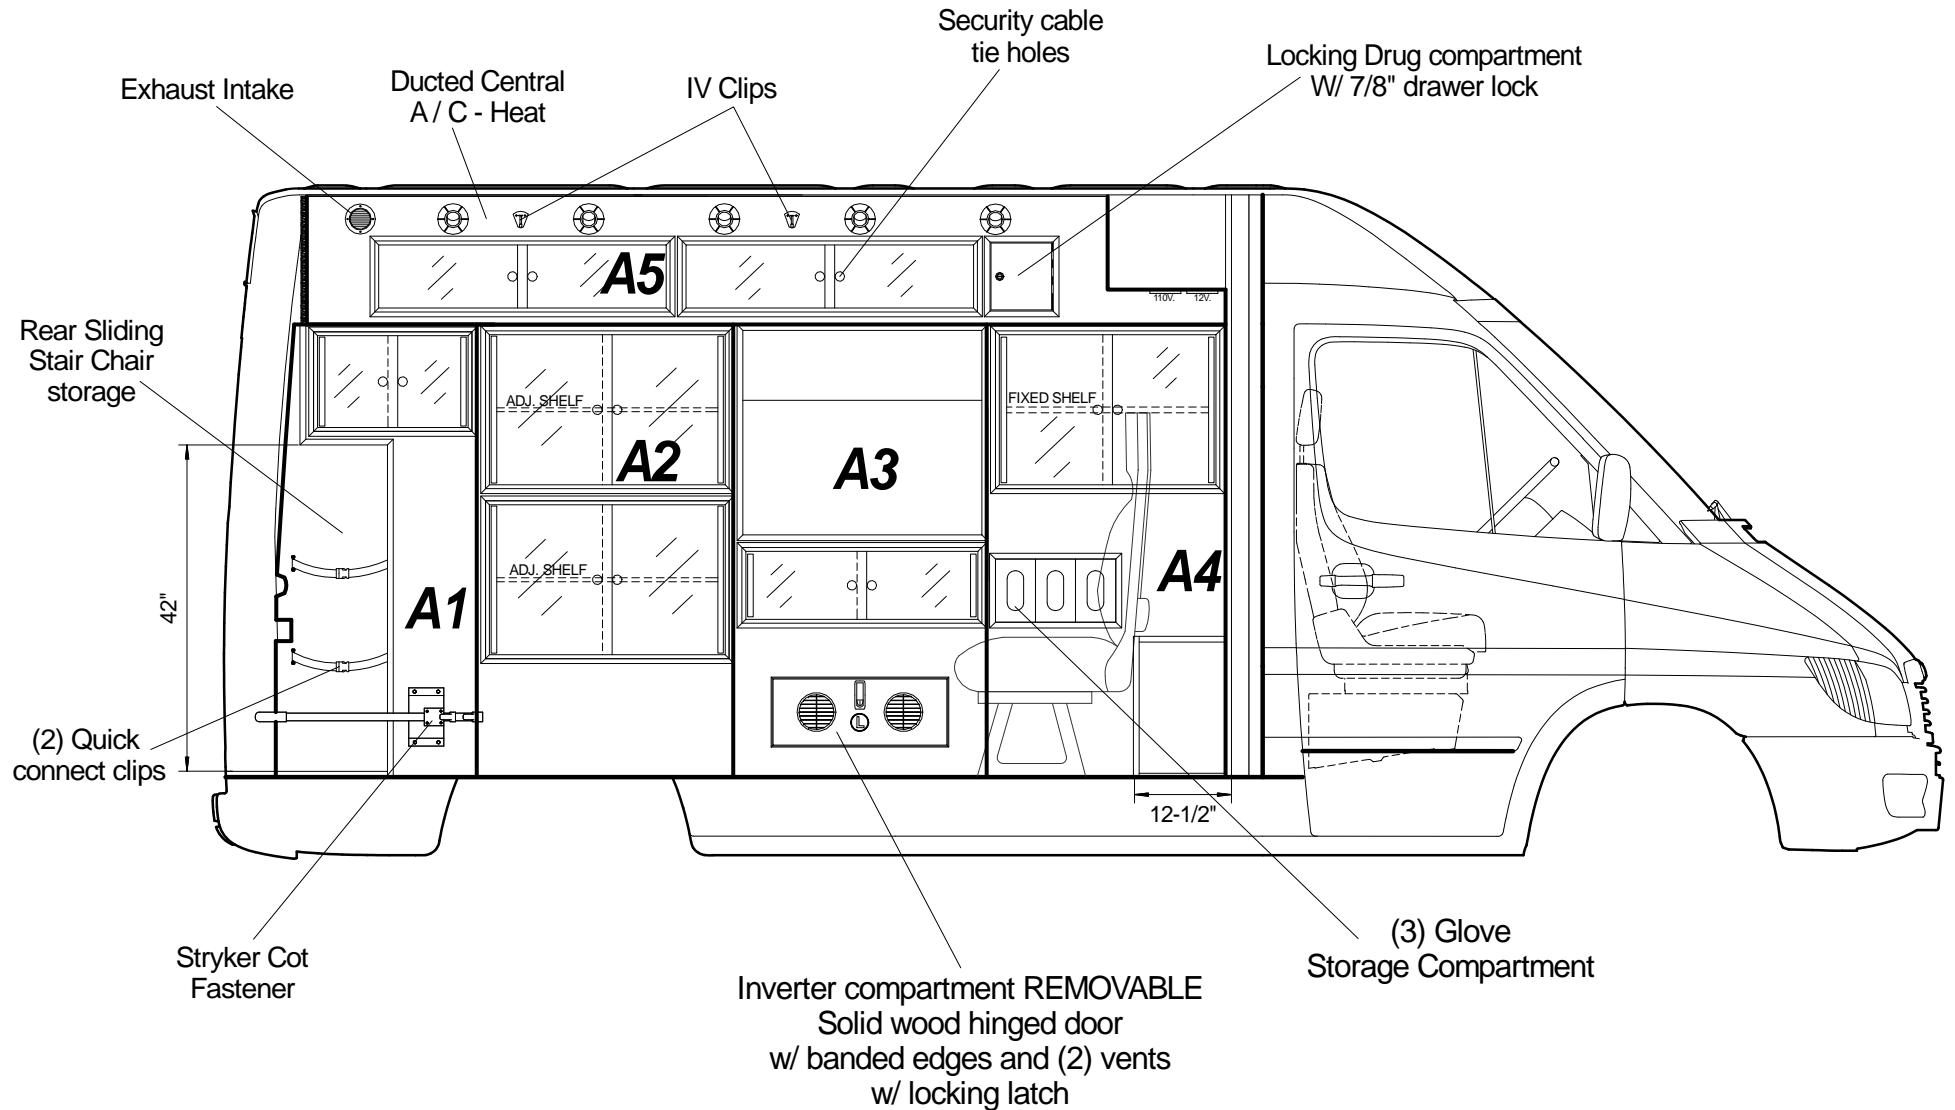

Note: All dimensions are approximate and subject to change.