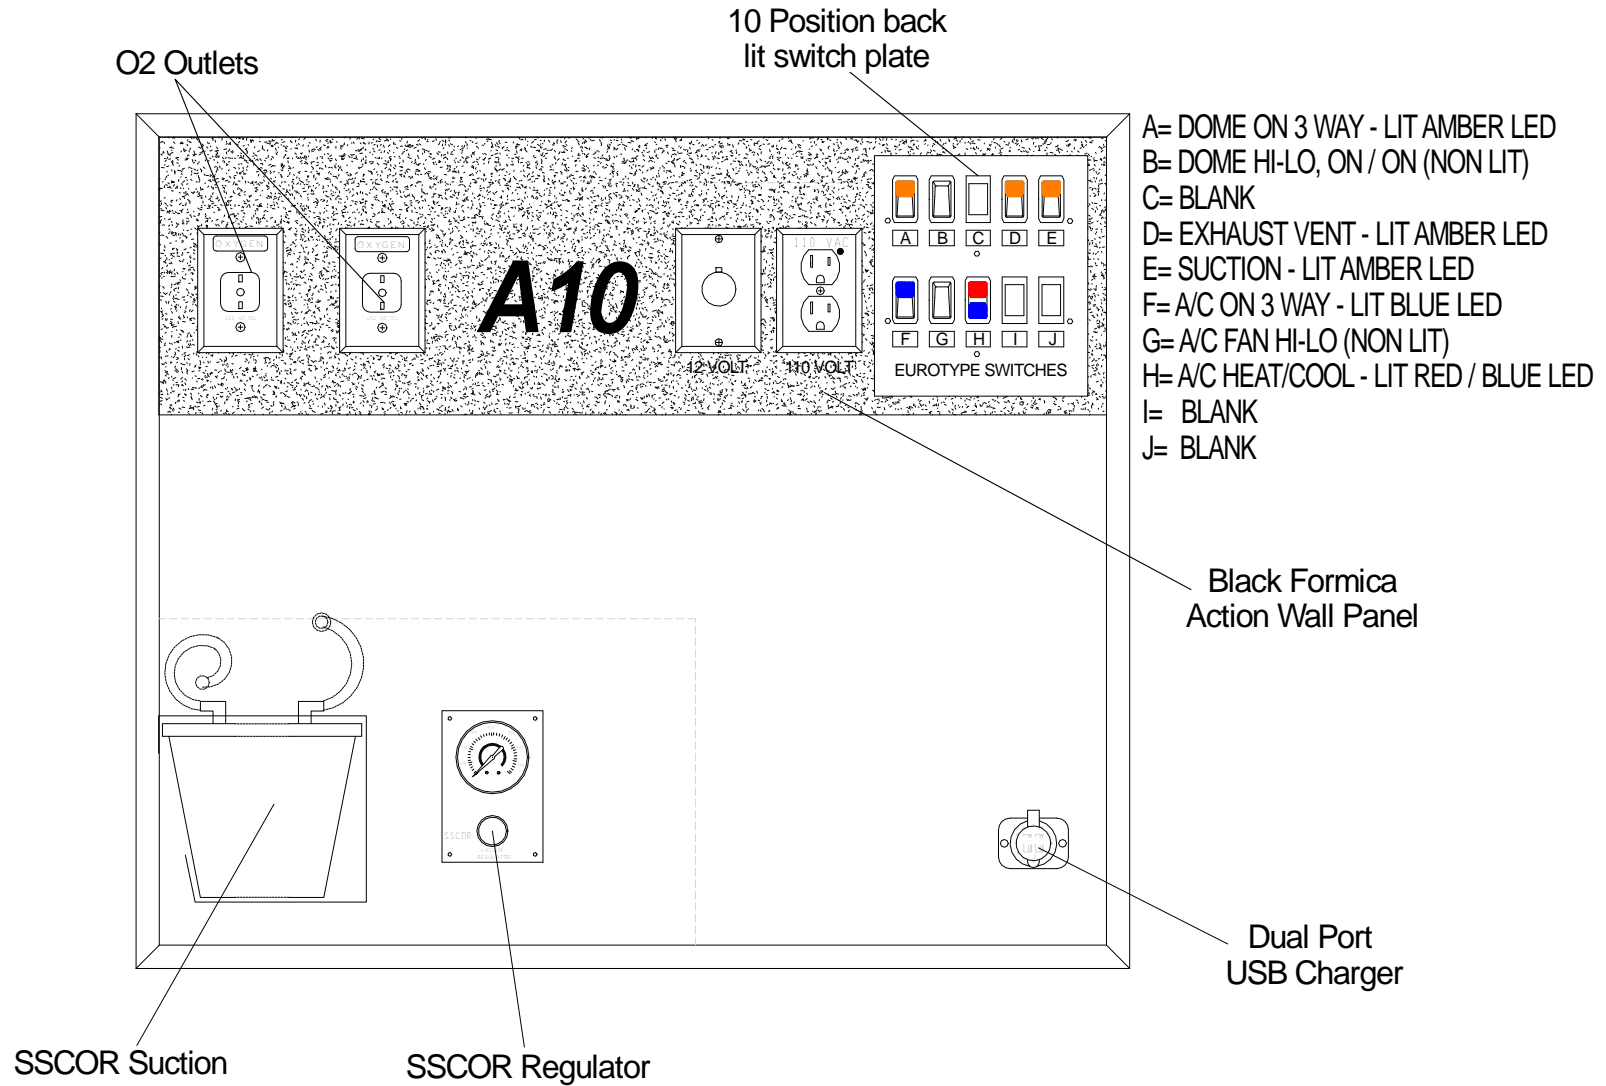

**AVAILABLE
OPTION**

Note: All dimensions are approximate and subject to change.

Note: All dimensions are approximate and subject to change.

- A. PRI-SEC - LIT RED / AMBER LED
- B. BLANK
- C. BLANK
- D. BACK UP ALARM - (NON LIT)
MOMENTARILY ON
- E. LEFT SCENE - LIT WHITE LED
- F. RIGHT SCENE - LIT WHITE LED
- G. PATIENT DOME 3 - WAY - LIT AMBER LED
- H. PATIENT A/C HEAT 3 - WAT - LIT BLUE LED
- I. MODULE DISCONNECT - LIT GREEN LED
- J. BLANK

- K. BLANK
- L. INDICATOR LIGHT - LIT GREEN LED
MASTER ON

Black Finish

Whelen (Dual Mode) Remote Amp.
Siren # 295HFSA7 (W / Mic)

Note: All dimensions are approximate and subject to change.

Note: All dimensions are approximate and subject to change.

(5) Halogen Dome Lights
(High - Low)

Grab Rail 64"
Stainless Steel

Note: All dimensions are approximate and subject to change.

Note: All dimensions are approximate and subject to change.

Note: All dimensions are approximate and subject to change.

Antenna acces behind dome lights
(5) Dome lights

REAR

FRONT

Terminates

- 1) Behind driver seat
- 2) Behind driver seat
- 3) _____
- 4) _____
- 5) _____

Note: All dimensions are approximate and subject to change.