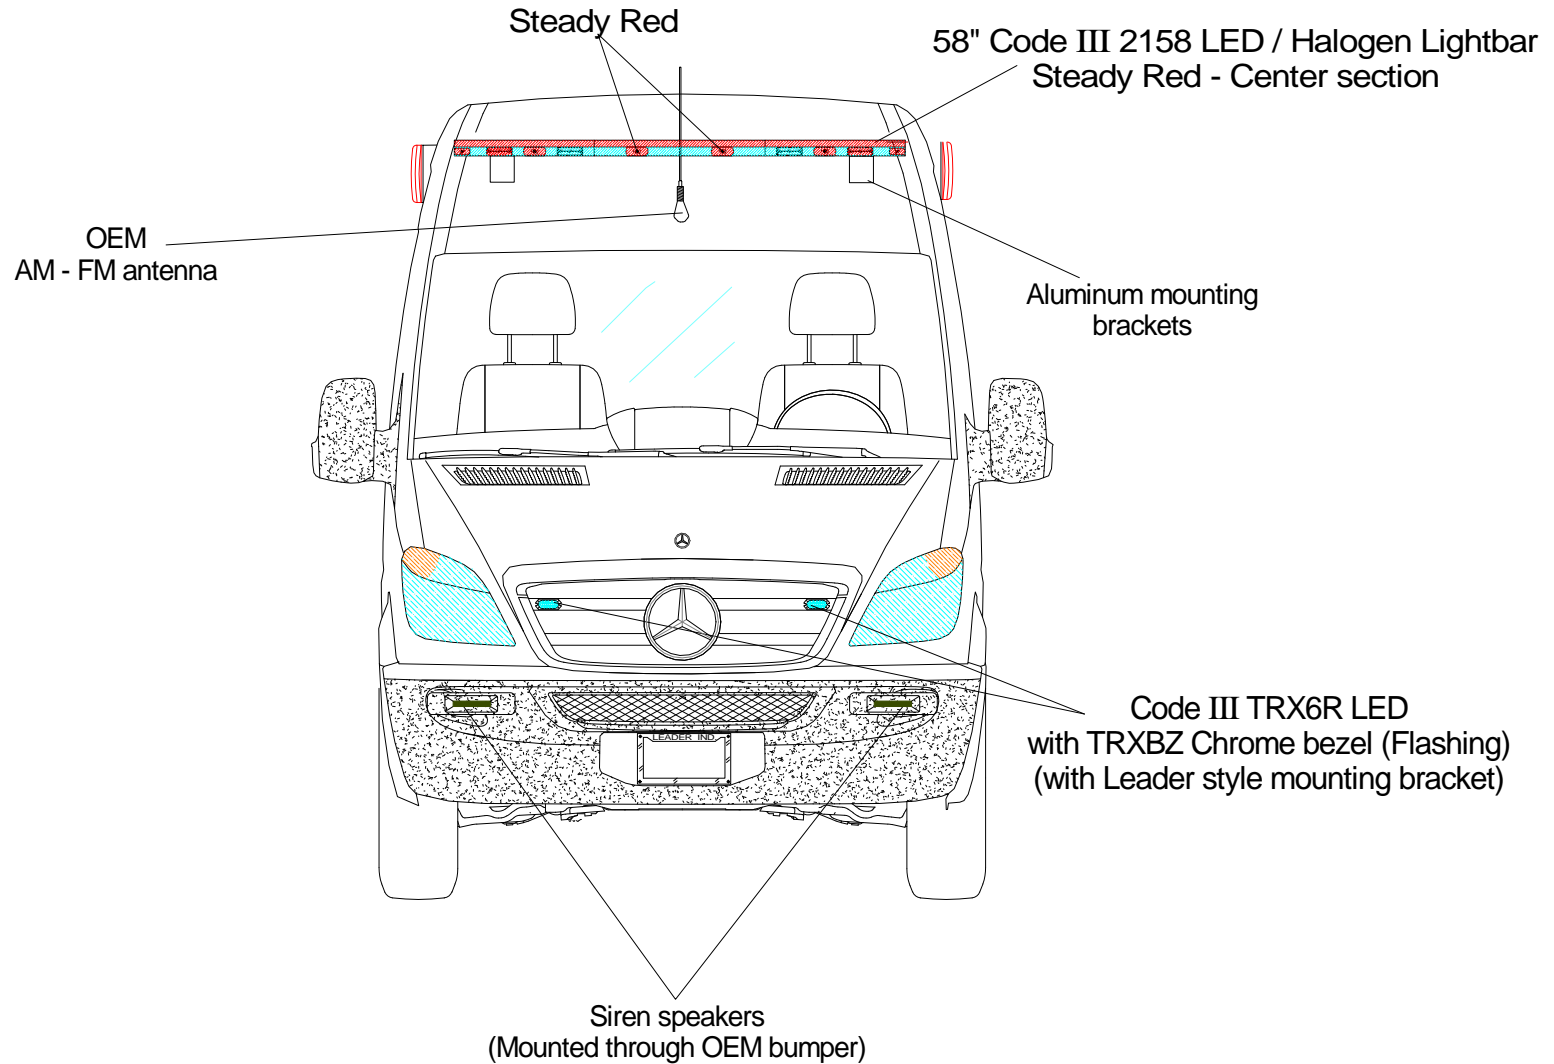

Note: All dimensions are approximate and subject to change.