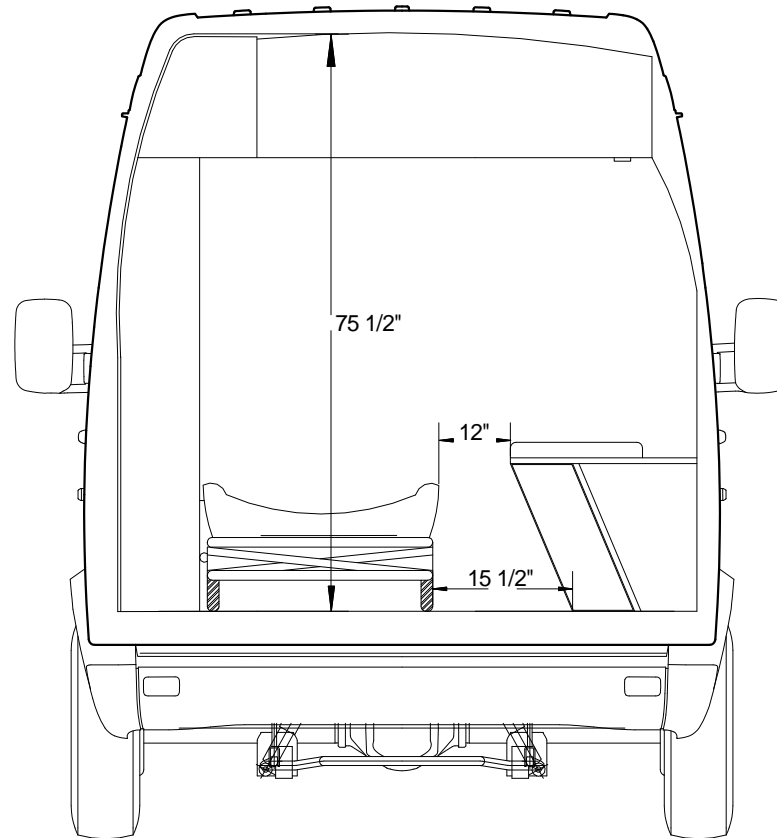

(5) Halogen Dome Lights
(High - Low)

Grab Rail 64"
Stainless Steel

Note: All dimensions are approximate and subject to change.

Note: All dimensions are approximate and subject to change.

Note: All dimensions are approximate and subject to change.

Antenna acces behind dome lights
(5) Dome lights

REAR

FRONT

Terminates

- 1) Behind driver seat
- 2) Behind driver seat
- 3) _____
- 4) _____
- 5) _____

Note: All dimensions are approximate and subject to change.