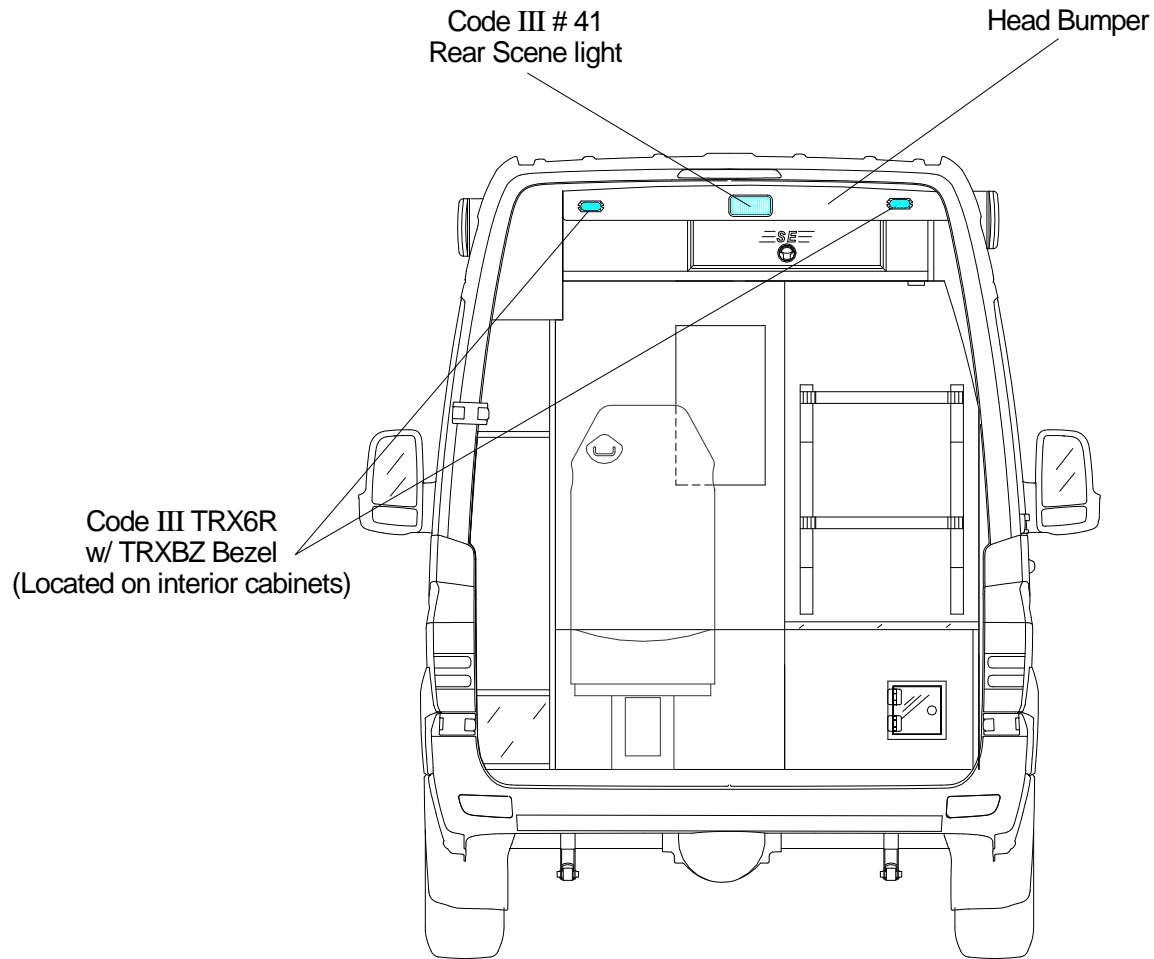

Note: All dimensions are approximate and subject to change.