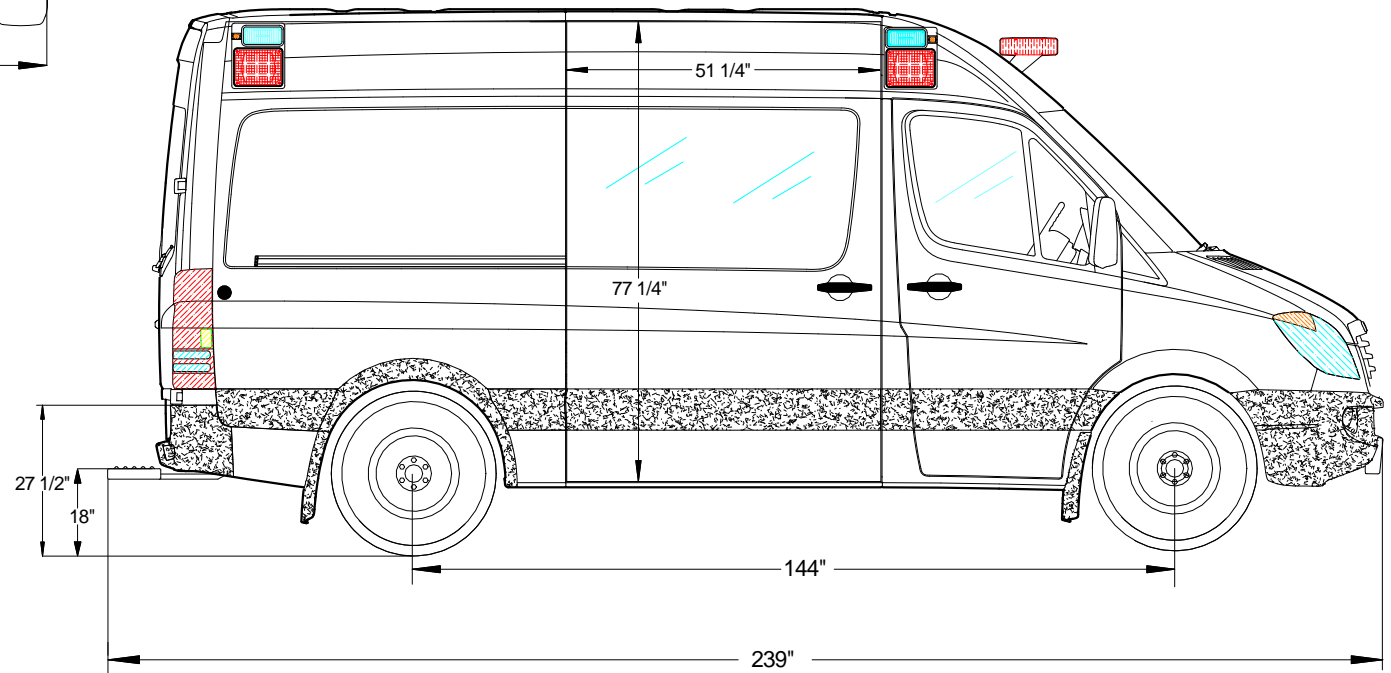

- K. BLANK
- L. INDICATOR LIGHT - LIT GREEN LED
MASTER ON

Black Finish

Whelen (Dual Mode) Remote Amp.
Siren # 295HFSA7 (W / Mic)

Note: All dimensions are approximate and subject to change.

Note: All dimensions are approximate and subject to change.

(5) Halogen Dome Lights
(High - Low)

Grab Rail 64"
Stainless Steel

Note: All dimensions are approximate and subject to change.

Note: All dimensions are approximate and subject to change.

Note: All dimensions are approximate and subject to change.

Antenna acces behind dome lights
(5) Dome lights

REAR

FRONT

Terminates

- 1) Behind driver seat
- 2) Behind driver seat
- 3) _____
- 4) _____
- 5) _____

Note: All dimensions are approximate and subject to change.