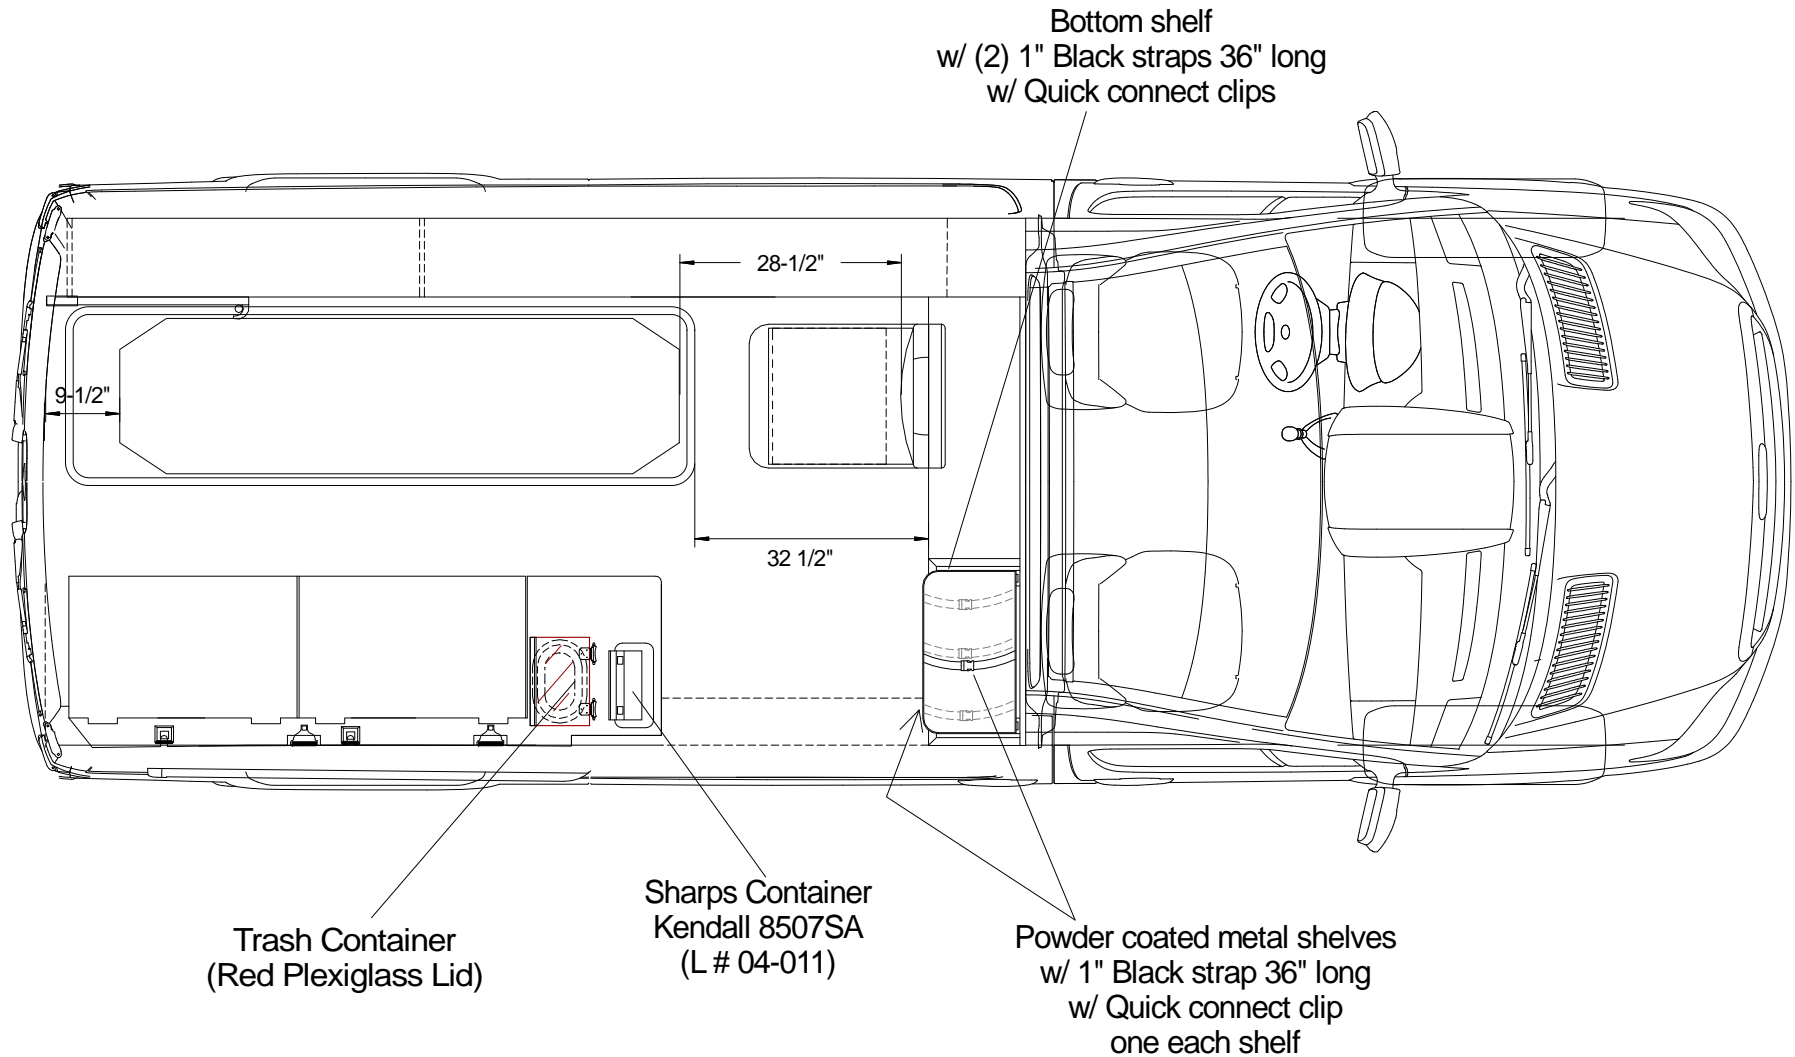

Note: All dimensions are approximate and subject to change.