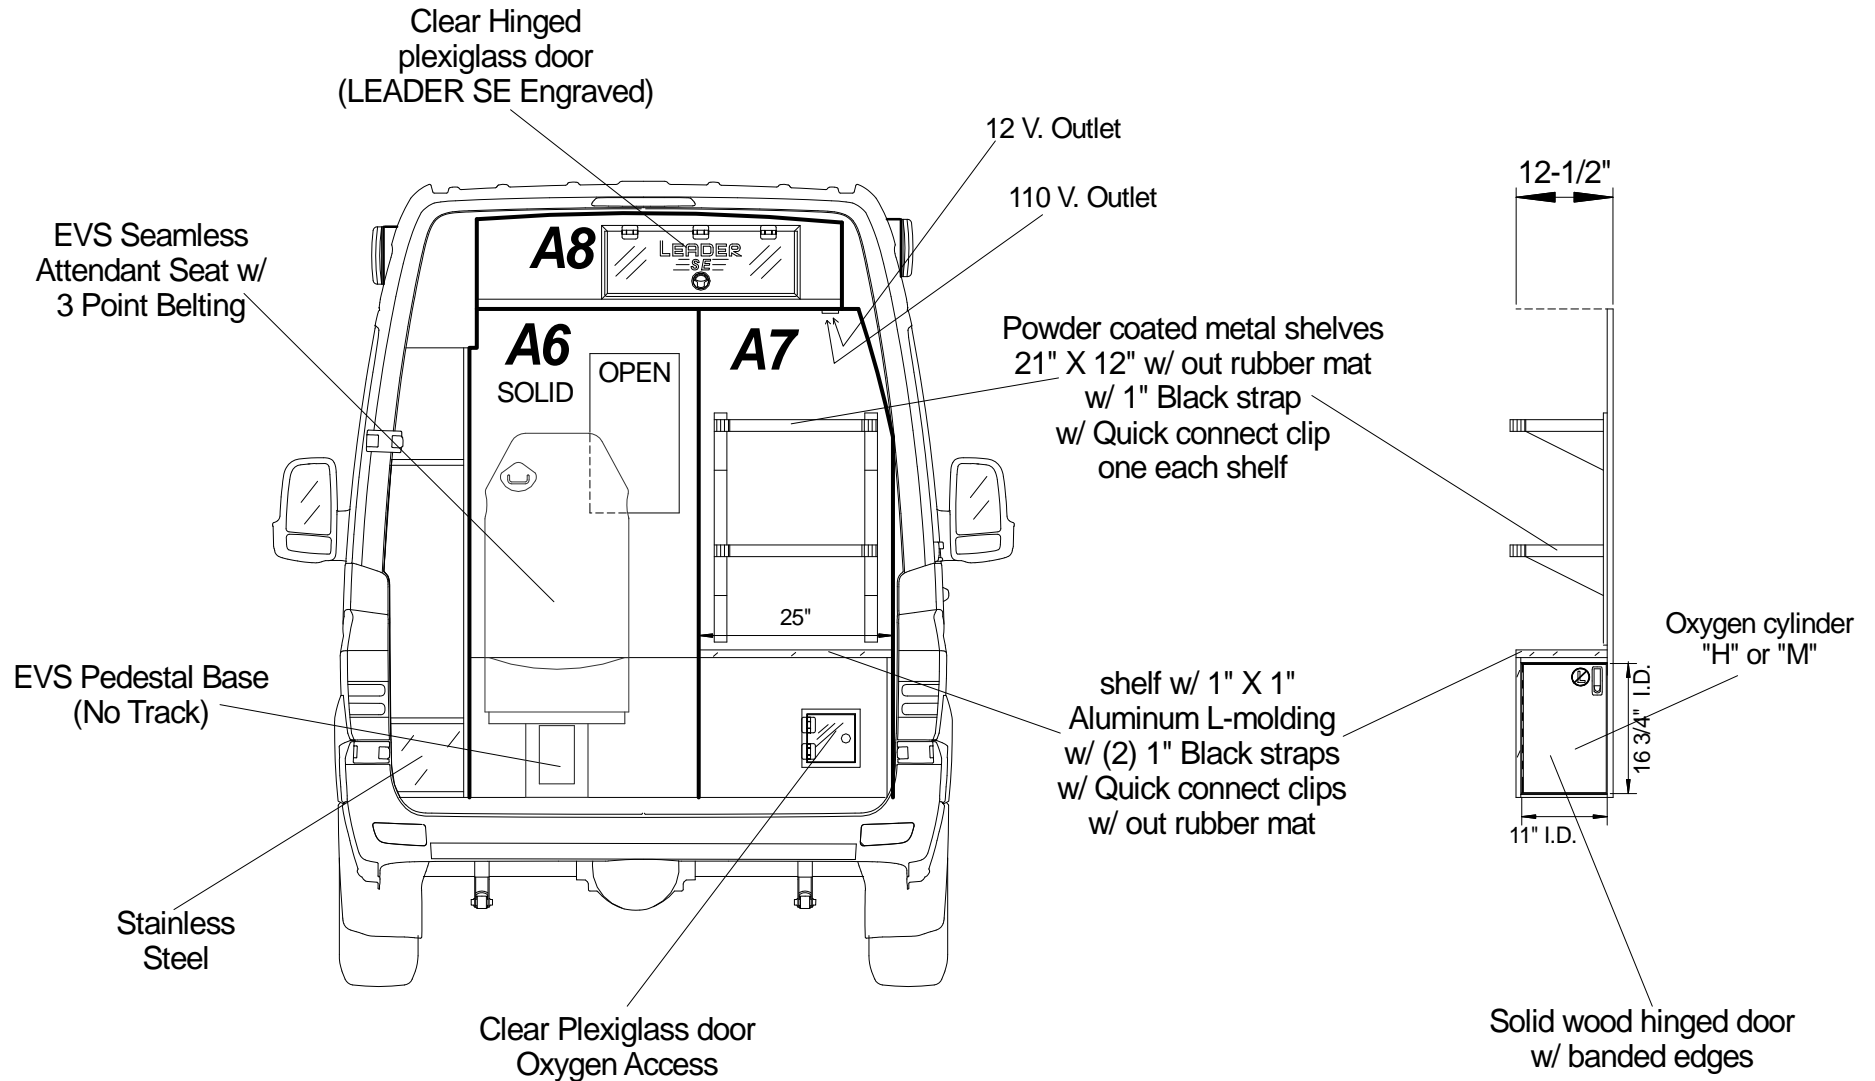

Note: All dimensions are approximate and subject to change.