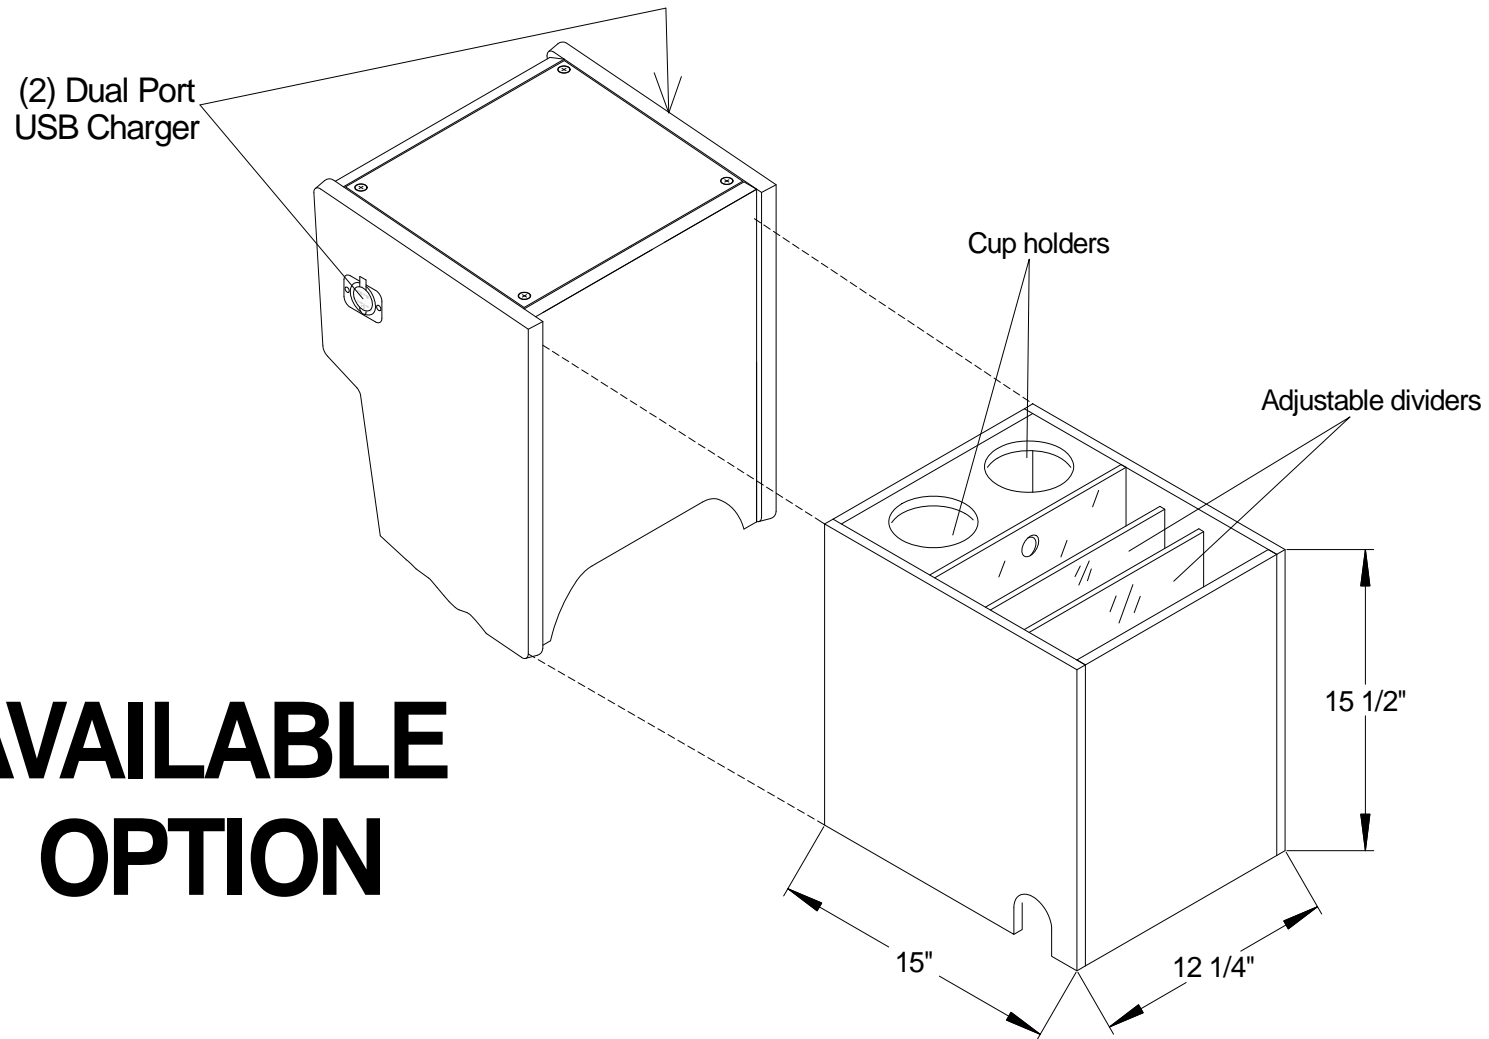

**AVAILABLE
OPTION**

Note: All dimensions are approximate and subject to change.

Note: All dimensions are approximate and subject to change.

- A. PRI-SEC - LIT RED / AMBER LED
- B. BLANK
- C. BLANK
- D. BACK UP ALARM - (NON LIT)
MOMENTARILY ON
- E. LEFT SCENE - LIT WHITE LED
- F. RIGHT SCENE - LIT WHITE LED
- G. PATIENT DOME 3 - WAY - LIT AMBER LED
- H. PATIENT A/C HEAT 3 - WAT - LIT BLUE LED
- I. MODULE DISCONNECT - LIT GREEN LED
- J. BLANK

(5) Halogen Dome Lights
(High - Low)

Grab Rail 64"
Stainless Steel

Note: All dimensions are approximate and subject to change.

Note: All dimensions are approximate and subject to change.

Note: All dimensions are approximate and subject to change.