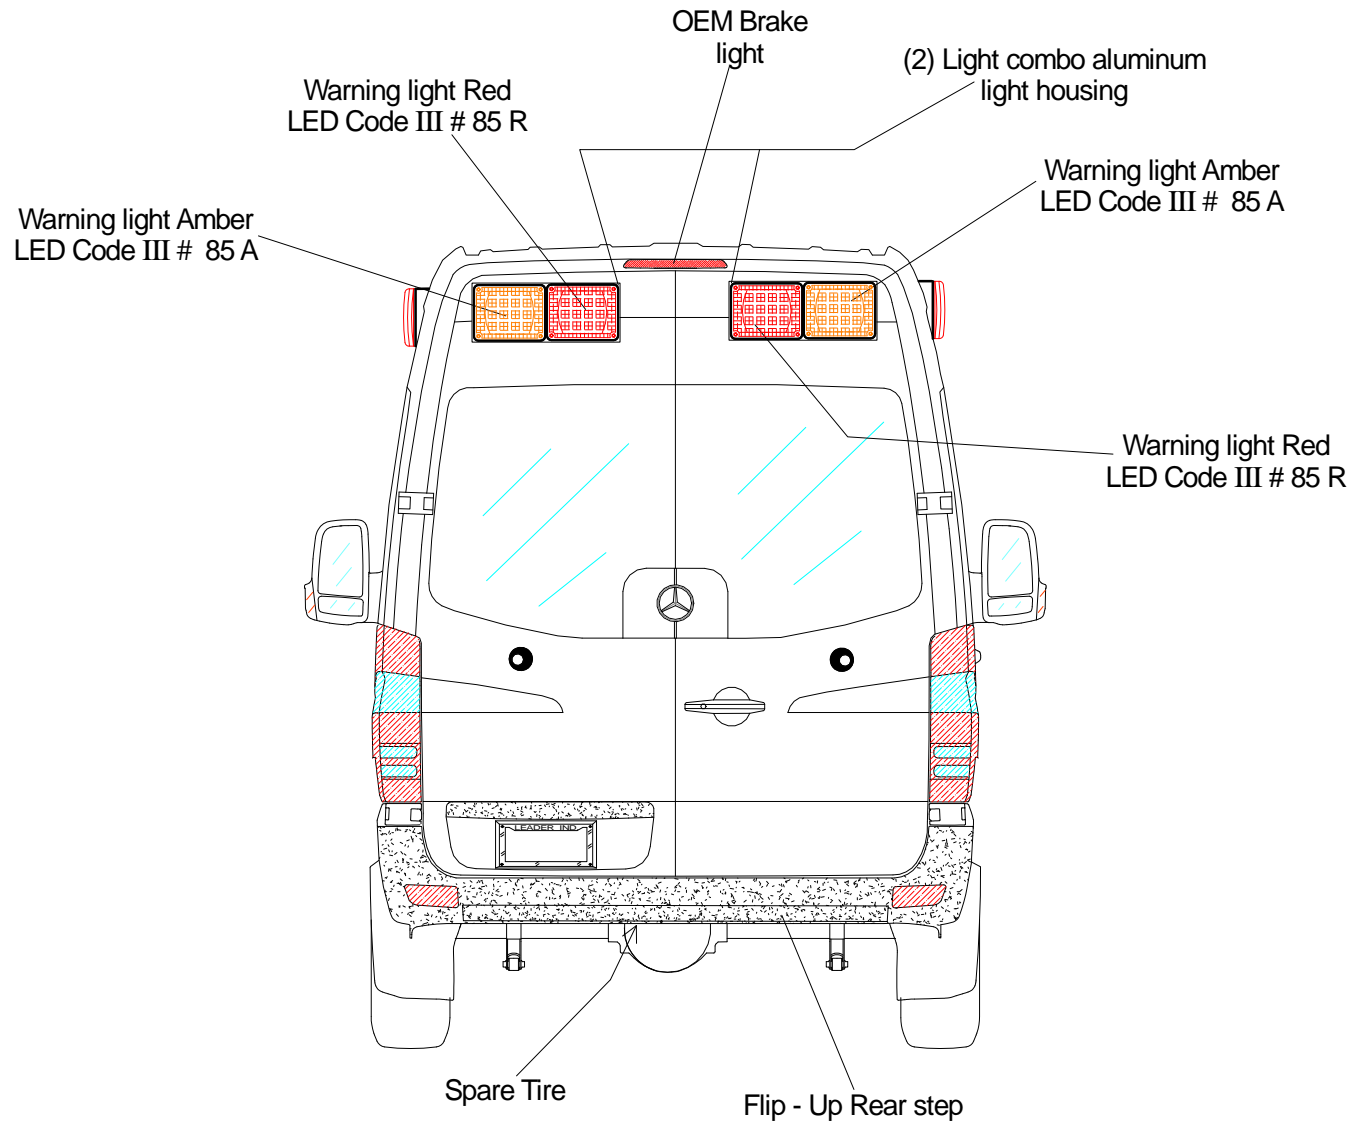

Note: All dimensions are approximate and subject to change.