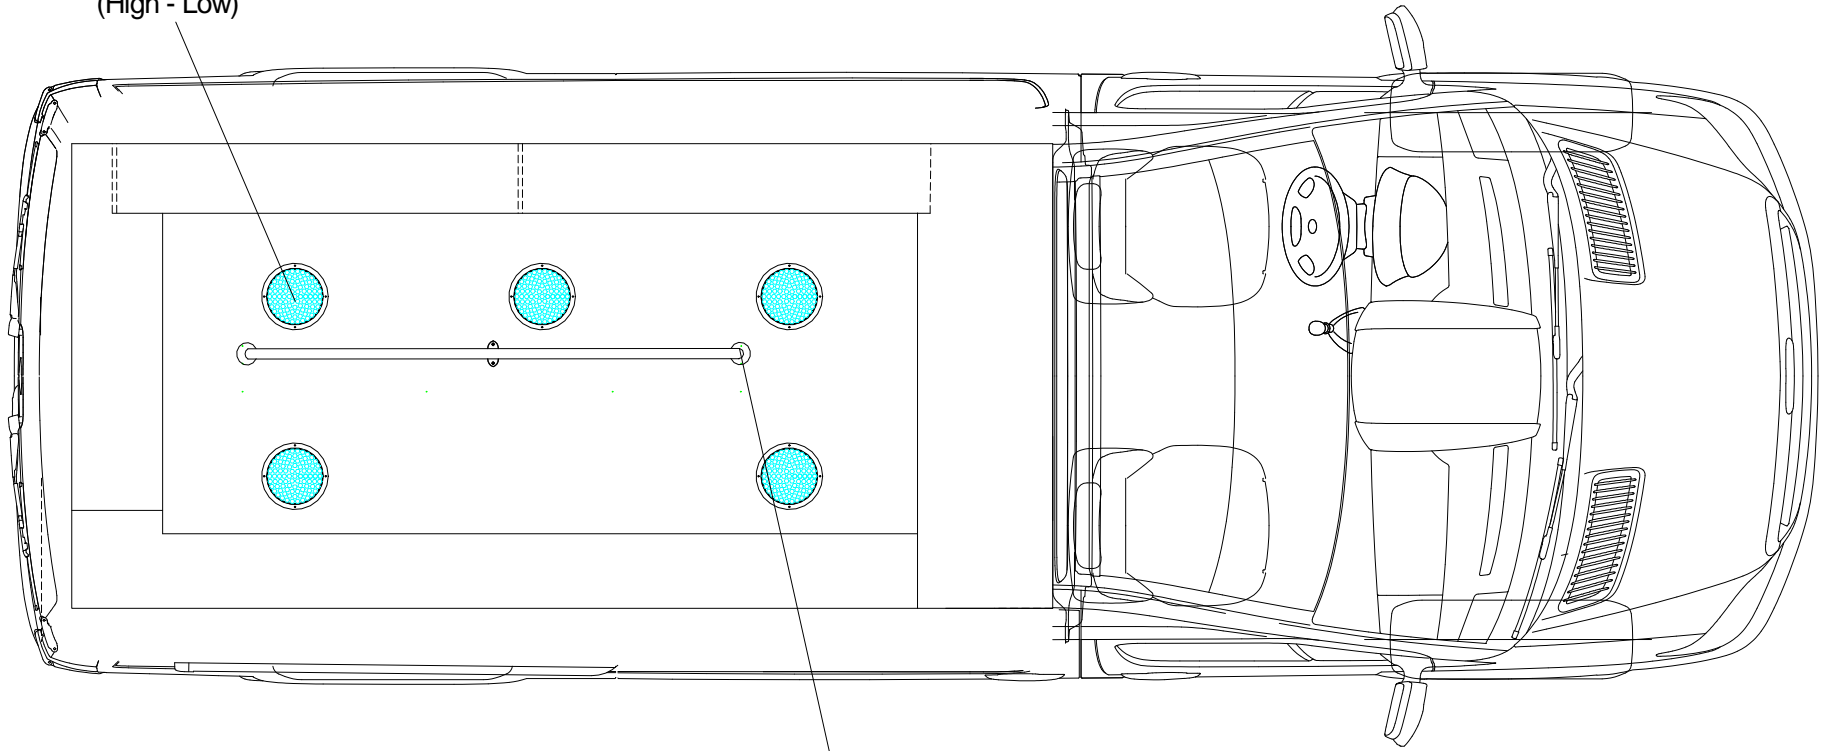

- K. BLANK
- L. INDICATOR LIGHT - LIT GREEN LED
MASTER ON

Black Finish

Whelen (Dual Mode) Remote Amp.
Siren # 295HFSA7 (W / Mic)

Note: All dimensions are approximate and subject to change.

Note: All dimensions are approximate and subject to change.

(5) Halogen Dome Lights
(High - Low)

Grab Rail 64"
Stainless Steel

Note: All dimensions are approximate and subject to change.

Note: All dimensions are approximate and subject to change.

Note: All dimensions are approximate and subject to change.

Antenna acces behind dome lights
(5) Dome lights

REAR

FRONT

Terminates

- 1) Behind driver seat
- 2) Behind driver seat
- 3) _____
- 4) _____
- 5) _____

Note: All dimensions are approximate and subject to change.