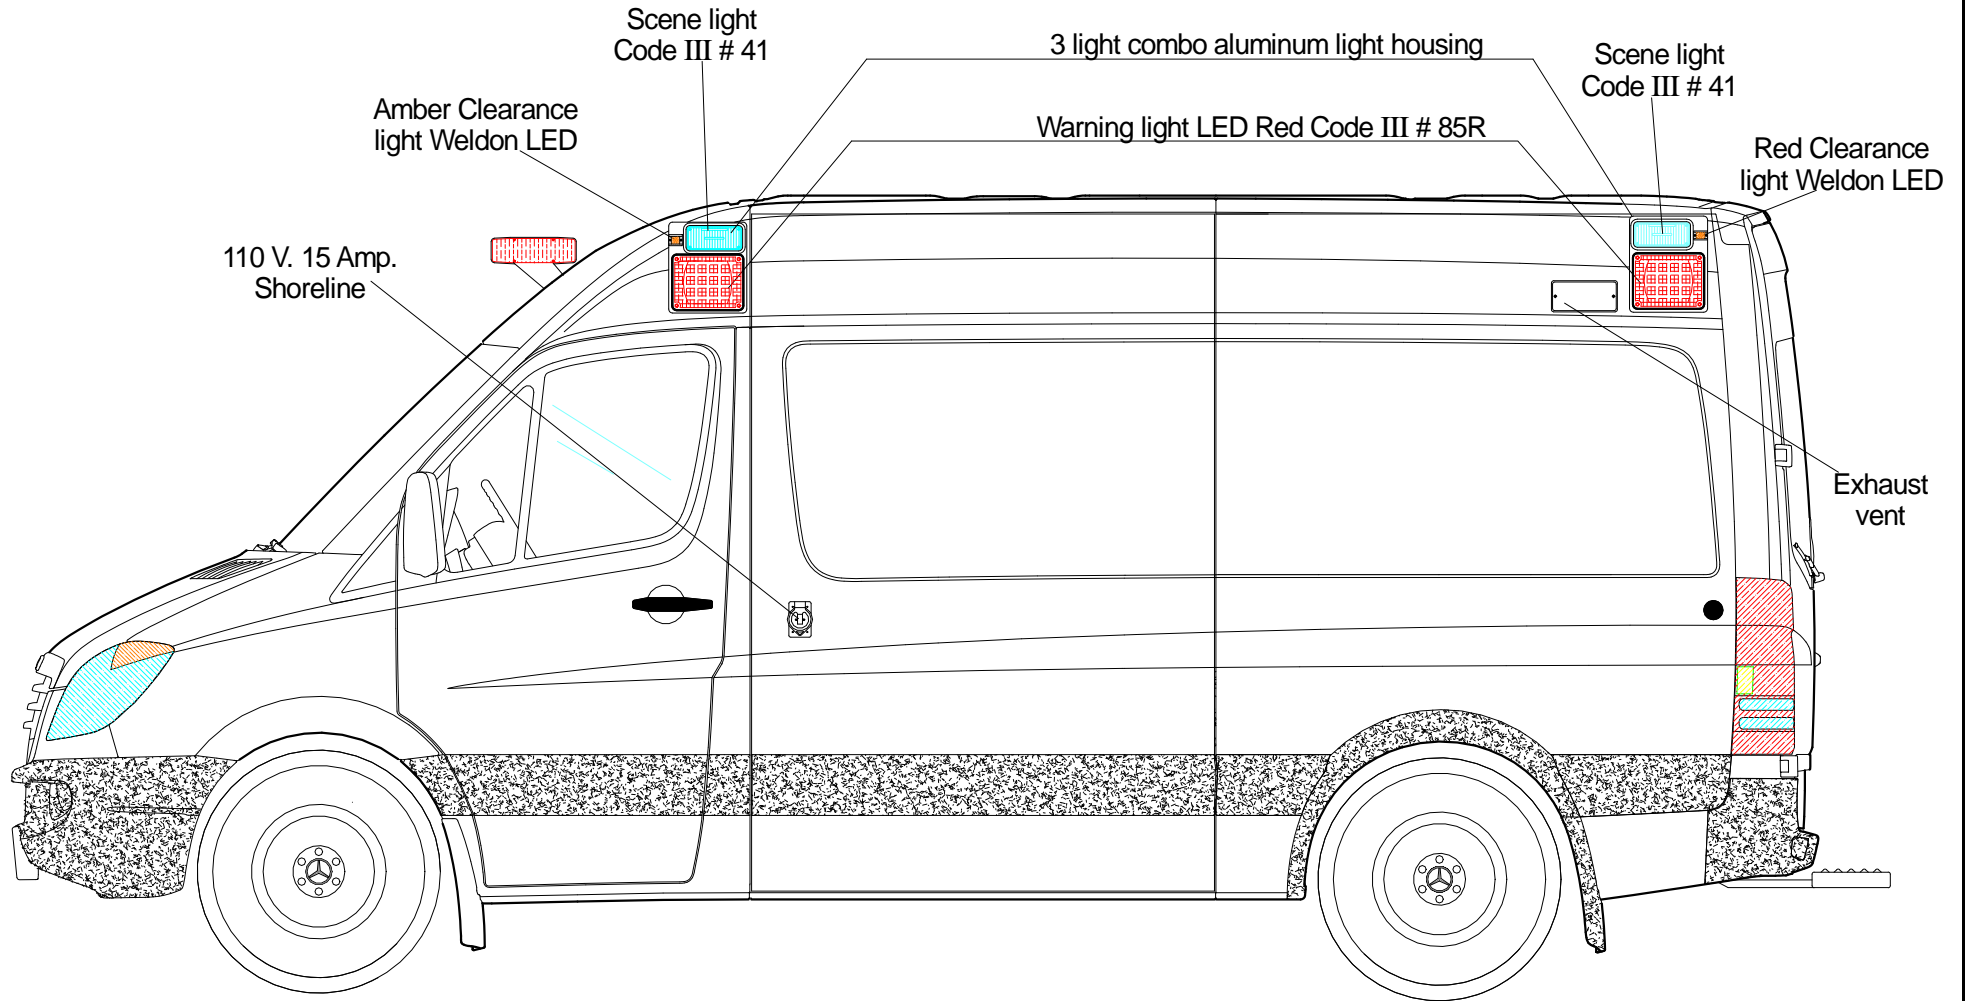

Note: All dimensions are approximate and subject to change.