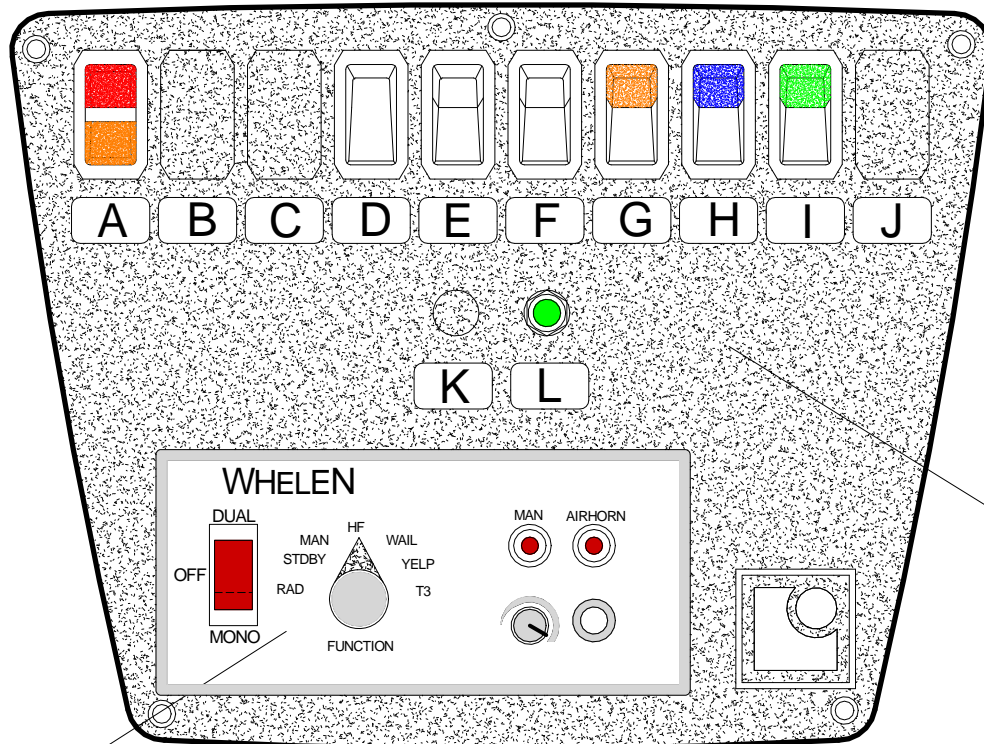

Note: All dimensions are approximate and subject to change.

Note: All dimensions are approximate and subject to change.

Note: All dimensions are approximate and subject to change.

Note: All dimensions are approximate and subject to change.

**AVAILABLE
OPTION**

Note: All dimensions are approximate and subject to change.

Note: All dimensions are approximate and subject to change.

- A. PRI-SEC - LIT RED / AMBER LED
- B. BLANK
- C. BLANK
- D. BACK UP ALARM - (NON LIT)
MOMENTARILY ON
- E. LEFT SCENE - LIT WHITE LED
- F. RIGHT SCENE - LIT WHITE LED
- G. PATIENT DOME 3 - WAY - LIT AMBER LED
- H. PATIENT A/C HEAT 3 - WAT - LIT BLUE LED
- I. MODULE DISCONNECT - LIT GREEN LED
- J. BLANK

- K. BLANK
- L. INDICATOR LIGHT - LIT GREEN LED
MASTER ON

Black Finish

Whelen (Dual Mode) Remote Amp.
Siren # 295HFSA7 (W / Mic)

Note: All dimensions are approximate and subject to change.

Note: All dimensions are approximate and subject to change.