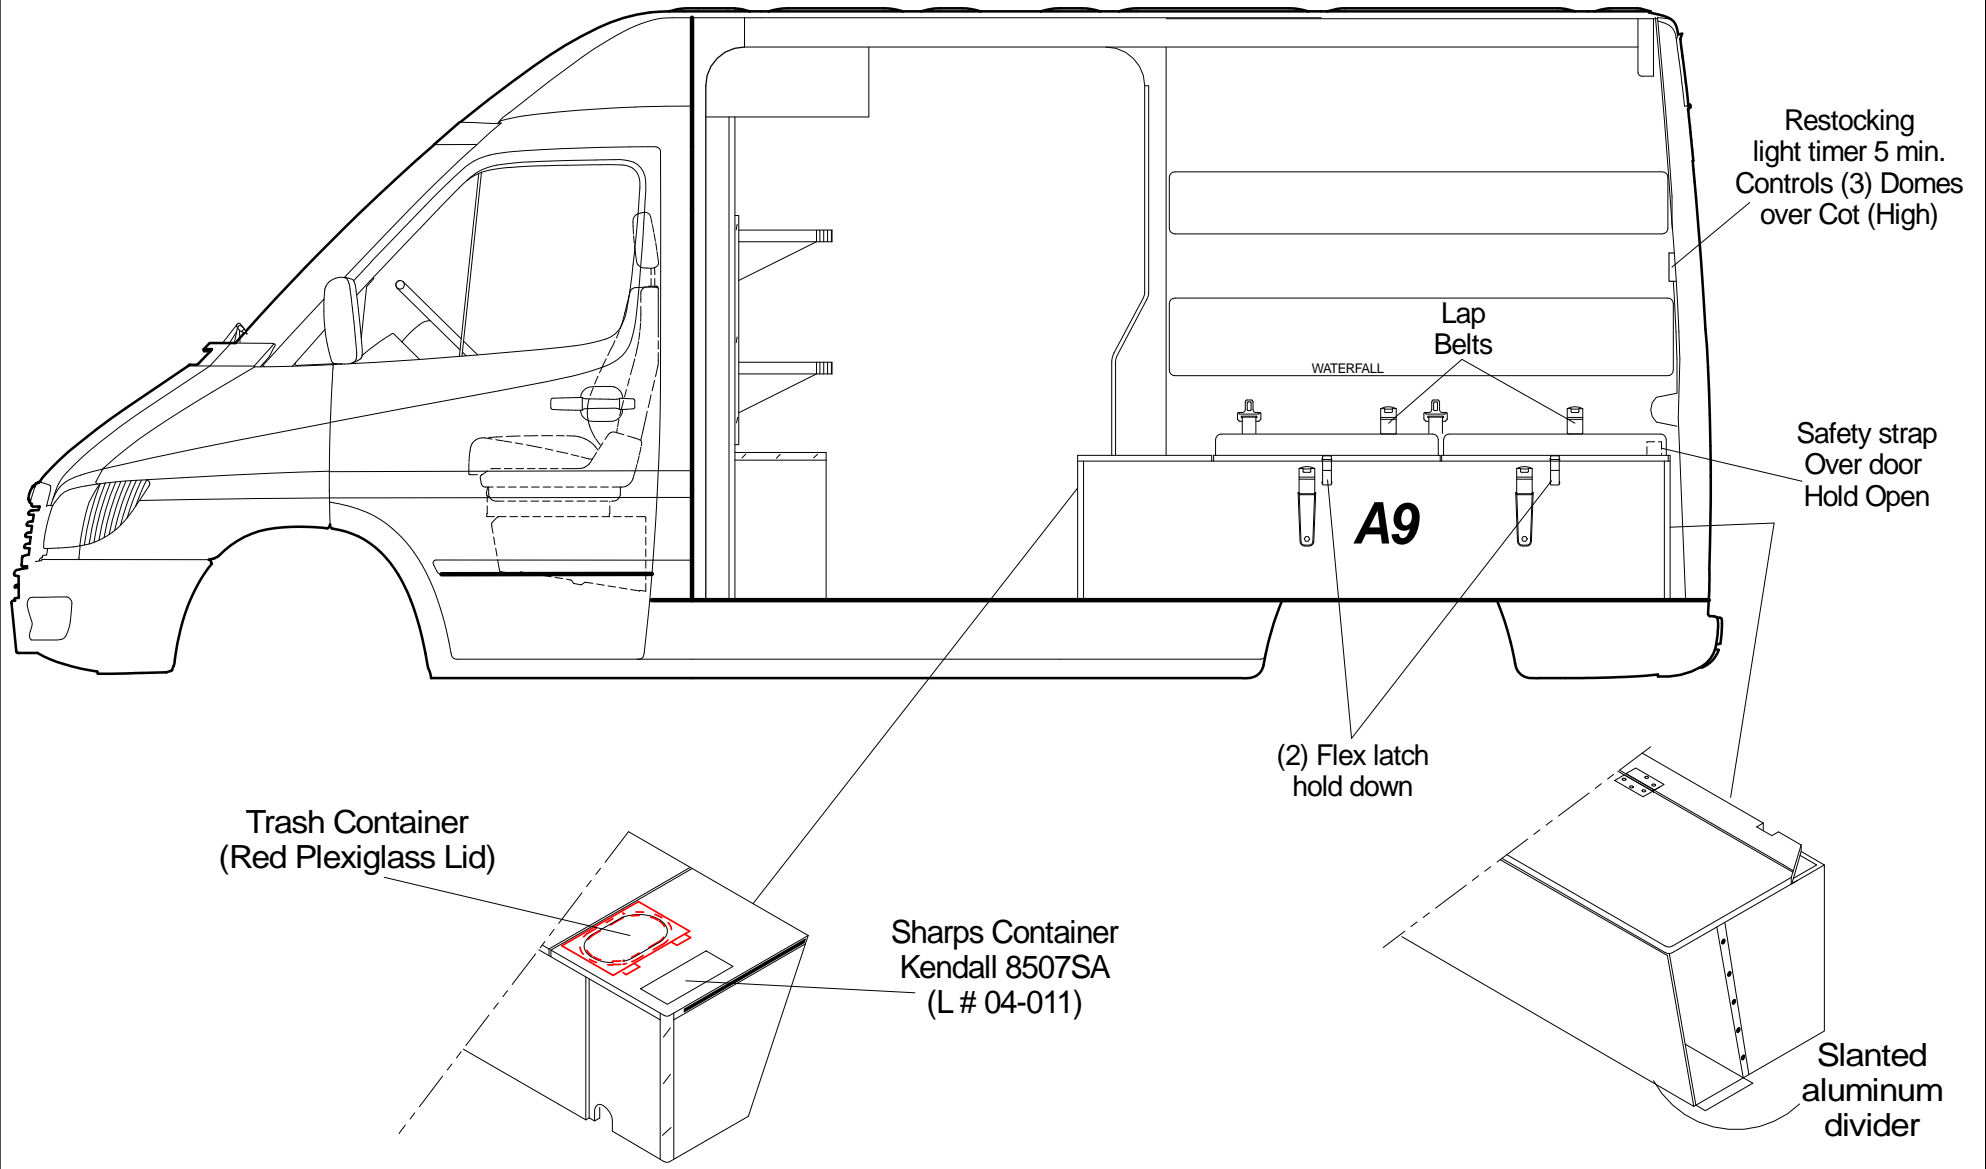

Note: All dimensions are approximate and subject to change.