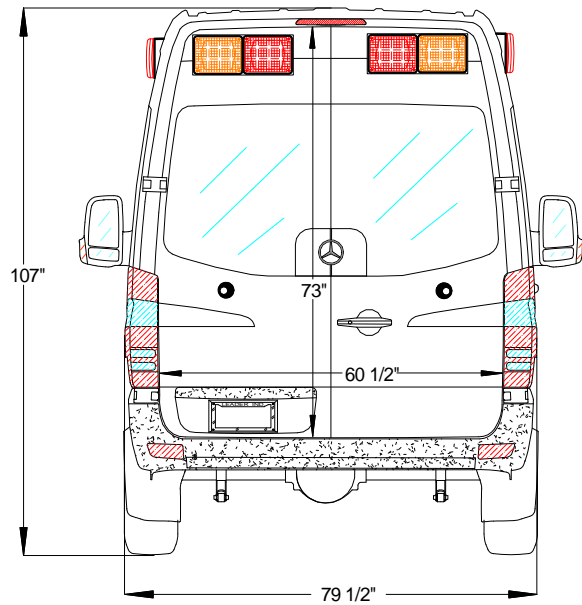

**AVAILABLE
OPTION**

Note: All dimensions are approximate and subject to change.

Note: All dimensions are approximate and subject to change.

- A. PRI-SEC - LIT RED / AMBER LED
- B. BLANK
- C. BLANK
- D. BACK UP ALARM - (NON LIT)
MOMENTARILY ON
- E. LEFT SCENE - LIT WHITE LED
- F. RIGHT SCENE - LIT WHITE LED
- G. PATIENT DOME 3 - WAY - LIT AMBER LED
- H. PATIENT A/C HEAT 3 - WAT - LIT BLUE LED
- I. MODULE DISCONNECT - LIT GREEN LED
- J. BLANK

- K. BLANK
- L. INDICATOR LIGHT - LIT GREEN LED
MASTER ON

Black Finish

Whelen (Dual Mode) Remote Amp.
Siren # 295HFSA7 (W / Mic)

Note: All dimensions are approximate and subject to change.

Note: All dimensions are approximate and subject to change.

(5) Halogen Dome Lights
(High - Low)

Grab Rail 64"
Stainless Steel

Note: All dimensions are approximate and subject to change.

Note: All dimensions are approximate and subject to change.

Note: All dimensions are approximate and subject to change.

Antenna acces behind dome lights
(5) Dome lights

REAR

FRONT

Terminates

- 1) Behind driver seat
- 2) Behind driver seat
- 3) _____
- 4) _____
- 5) _____

Note: All dimensions are approximate and subject to change.