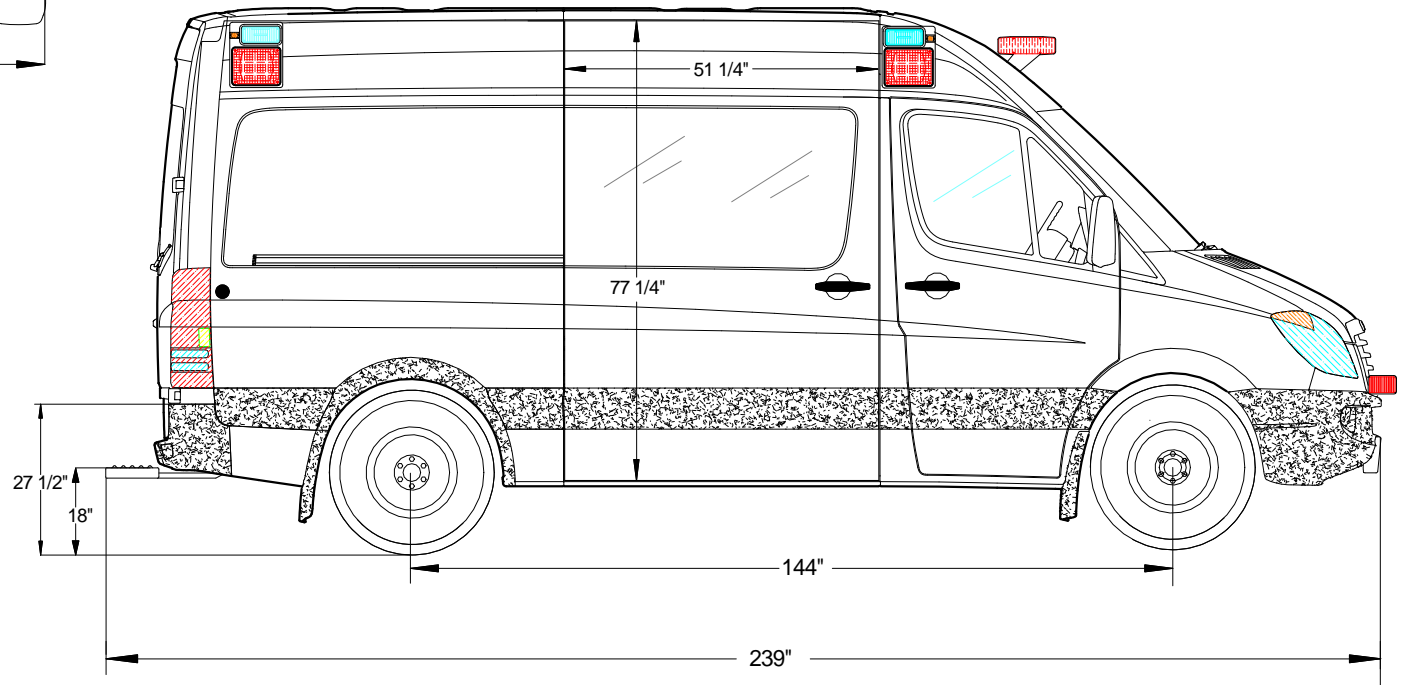

Leader Sprinter *LI* 2014

Mercedez - Benz 2500 Sprinter 144" W. B.

Note: All dimensions are approximate and subject to change.

VIEW: Exterior Dimensions

Drawn by: Jorge M.

DATE: Jan. - 2014

LE-12