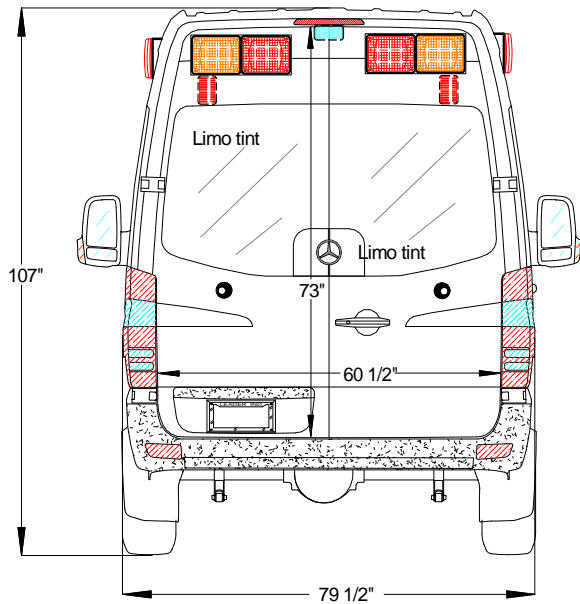

Leader Sprinter *LI* 2014

Mercedez - Benz 2500 Sprinter 144" W. B.

Note: All dimensions are approximate and subject to change.

VIEW: Exterior Dimensions

Drawn by: Jorge M.

DATE: Jan. - 2014

LE-12