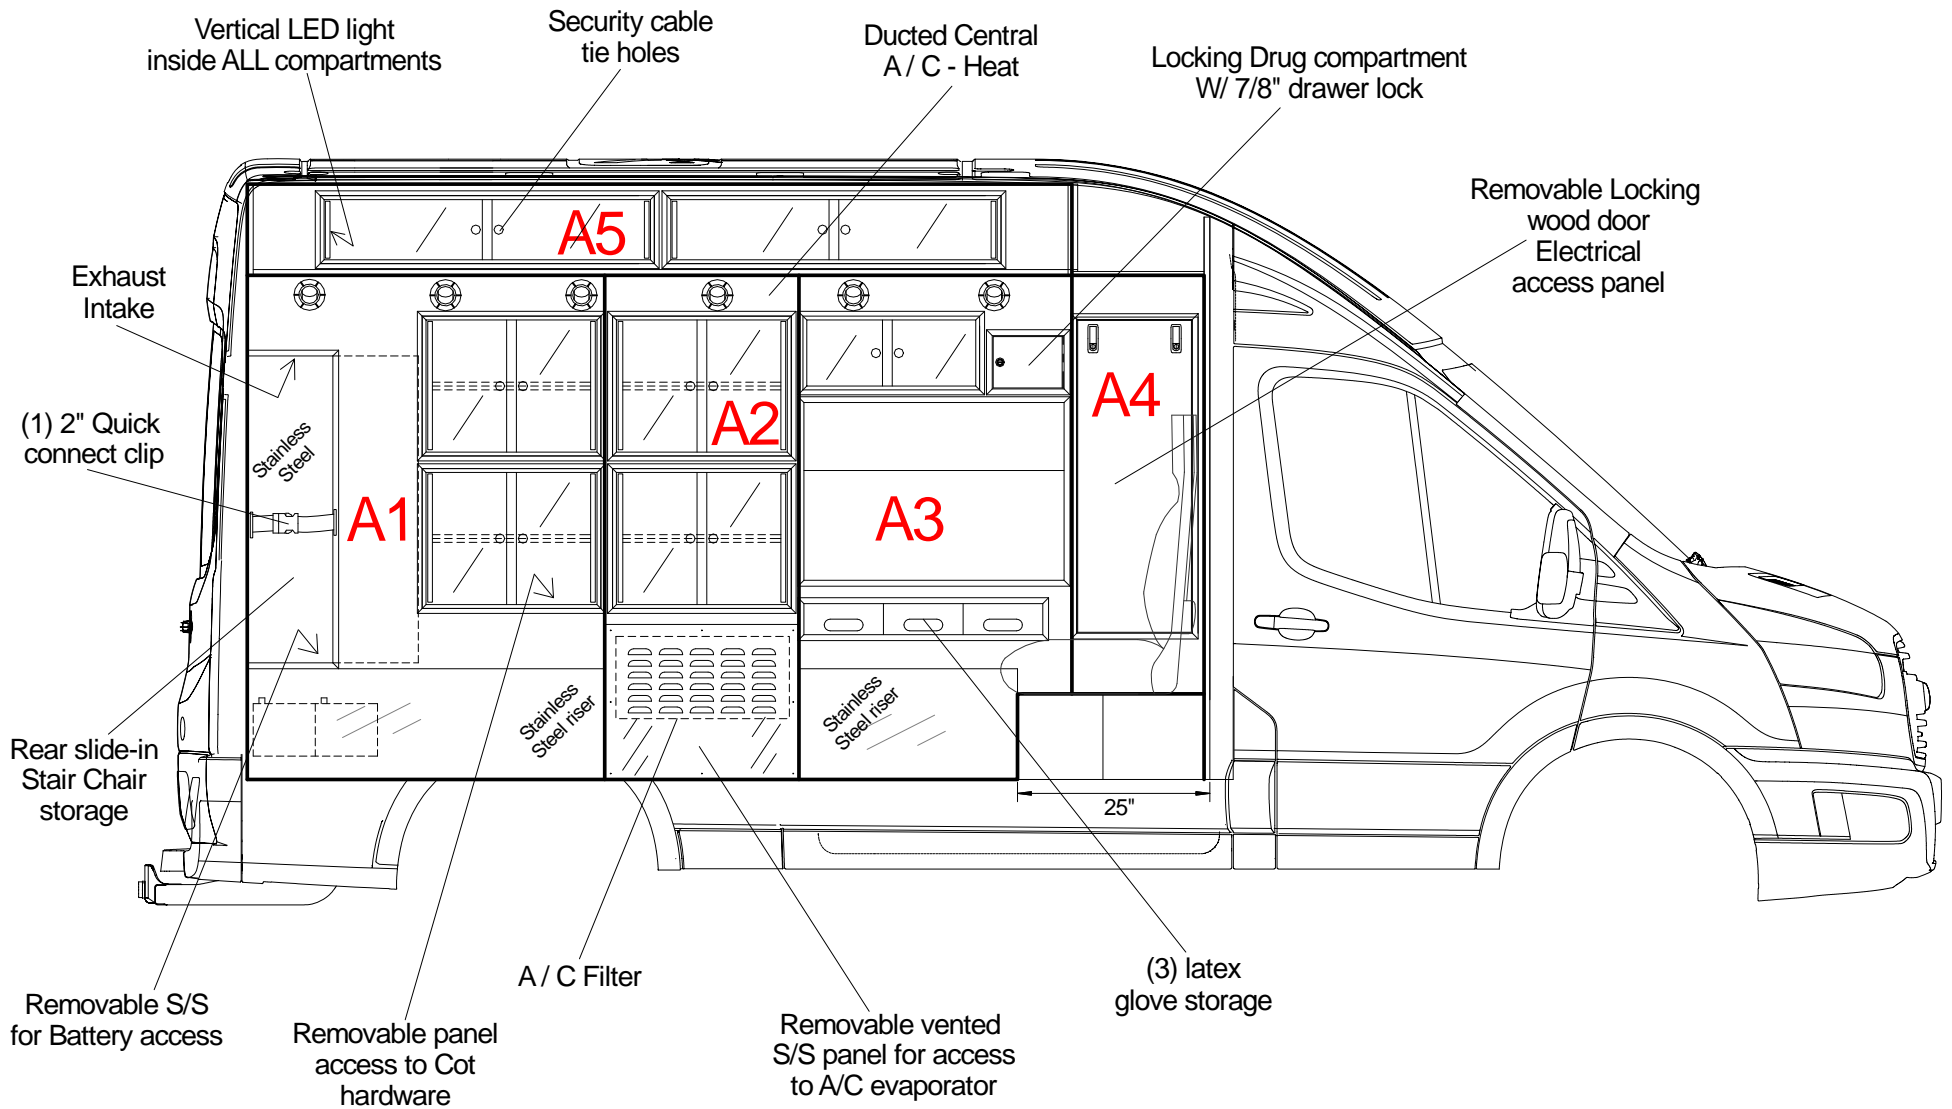

Leader Transit HR "LE" 2016

Ford Transit High Roof 148" W.B. 78" Headroom

Note: All dimensions are approximate and subject to change.

VIEW: Streetside Interior

Drawn by: Jorge M.

DATE: Feb. - 2016

LE-5